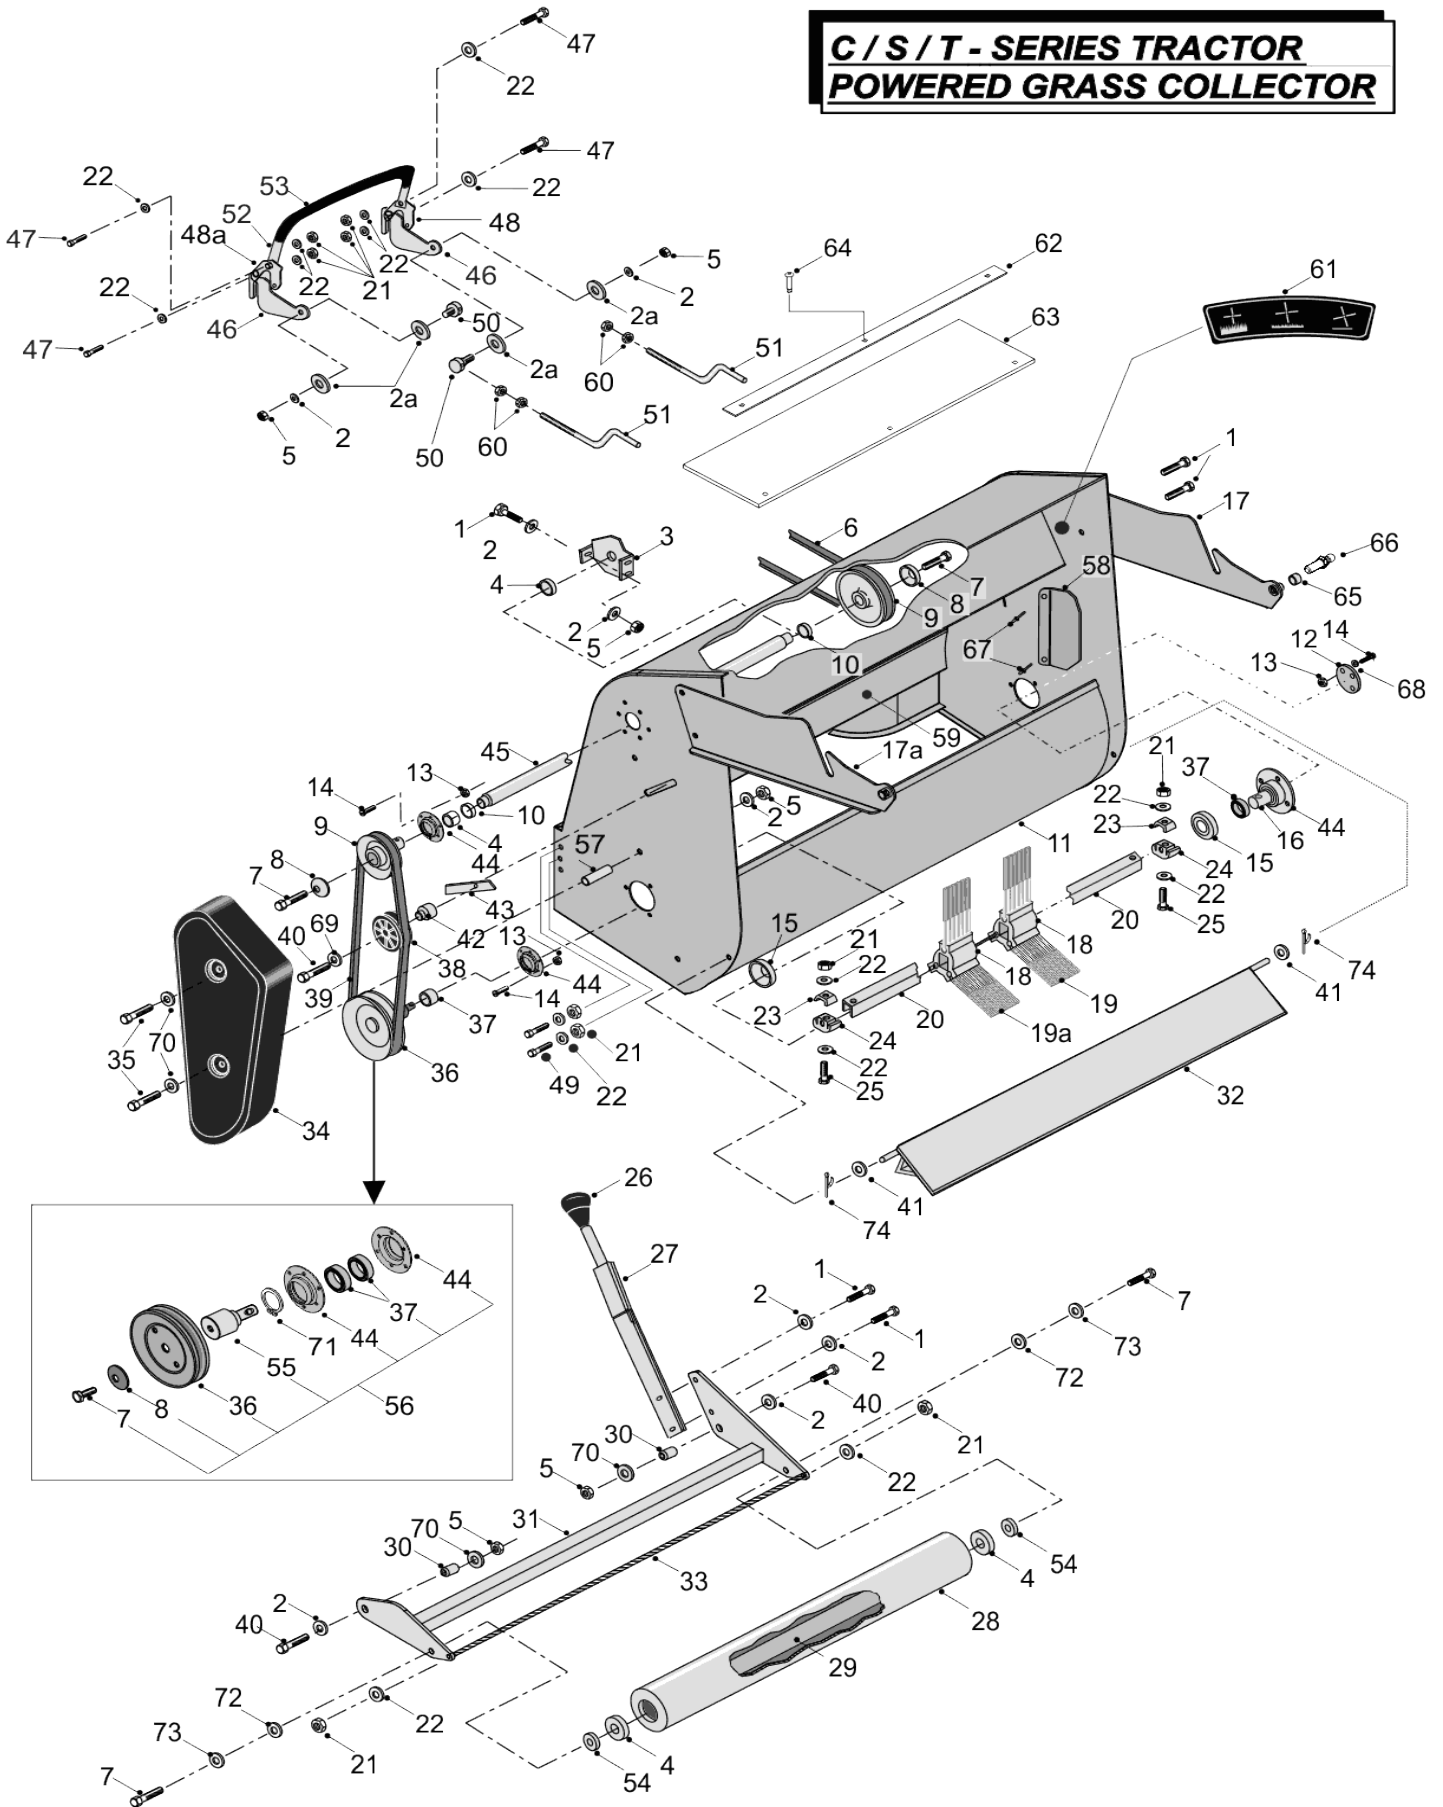

**C/S/T - SERIES TRACTOR  
POWERED GRASS COLLECTOR**

1	018001200	NEW PART NO: 01902600 ROOFING BOLT
2A	088002300	NYLON WASHER (FRICTION PLATE)
2	08819501	NEW PART NO: 08819500 WASHER ZINC PLATED
3	307025600	BRACKET
4	10811600	BEARING (PTO HOUSING)
5	04920100	M8 NYLOC NUT
6	22923400	NEW PART NO: 228001200 BELT
7	028002300	M10 X 25 SCREW BZP
8	08819900	DOME WASHER
9	32727600	3" PULLEY (NON KEYED)
10	31306200	PTO END SPACER
11	327172600	C SERIES SWEEPER MAIN BODY ASSY
12	30117500	SWEEPER BEARING CAP
13	04885900	M5 NYLOC NUT
14	02940500	M5 X 16MM POZI PAN HEAD ZINC PLATED
15	32121800	SLINGER
16	31323900	BRUSH STOCK SPINDLE (SHORT)
17	301057701	NEW PART NO: 327845100 BAG EAR WELD ASSY
17A	307025501	NEW PART NO: 327845200 BAG EAR WELD ASSY
18	14833000	BRISTLE BOSS
19A	14898101	YELLOW SWEEPER BRISTLES NON WEB - 10/03
19	14936301	WEBBED YELLOW PGC BRISTLE
20	17400202	NEW PART NO: 17400200 BRUSH STOCK
21	04920500	NUT M6 NYLOC
22	08942200	NYLOC NUT
23	14834100	BRUSH DRIVE MOULDING SMALL
24	14832900	BRUSH DRIVE MOULDING LARGE
25	018004000	M6 X 45MM HEX HEAD - BRIGHT ZINC PLATE
26	14804800	LEVER KNOB
27	327171800	SWEEP ROLLER HEIGHT HANDLE ASSY
28	32731900	ROLLER-PGC-C-SERIES
29	183024400	C SERIES SWEEPER 2000 INTERNAL SHAFT
30	31329200	C-SERIES ROLLER PLATE BUSH
31	327172401	NEW PART NO: 327172400 ROLLER CARRIER ASSY
32	327016500	C SERIES SWP - FLAP PLATE
33	528004400	NEW PART NO: 528004401 SWEEPER ROLLER SCRAPER CABLE
34	148005400	BELT GUARD, C & 20/5
35	028662700	BOLT M8X65MM
36	209044200	NEW PART NO: 209044100 (PULLEY) OR 32702600 WHICH FITS WITH BEARING PART NO: 10811600
37	10845500	BEARING 6203ZZ ALSO PART NO: 10811600
38	20811500	PTO JOCKEY PULLEY (CAPITOL)
39	22832800	BELT SWEEPER V-TYPE
40	018001800	BOLT M8 X 50MM
41	08819501	NEW PART NO: 08819500 WASHER ZINC PLATED
42	31350400	SWEEPER JOCKEY SPACER
43	30121900	BEARING SHIELD