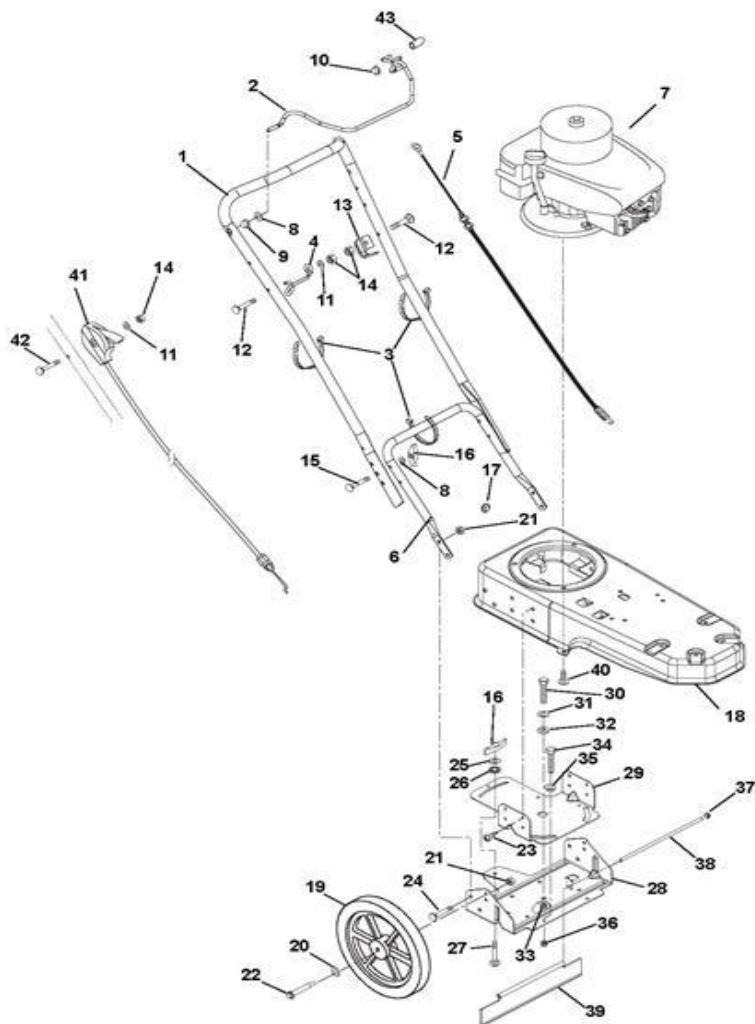

## Frame, Engine, Swivel & Wheels

Ref.	Part No.	Description	Qty.	Ref.	Part No.	Description	Qty.
1	A 4640451	Handlebar, Upper	1	23	A 7415400	Screw, Tapping	8
2	A 3809051	Bail, Clutch Control	1	24	A 6223900	Bolt	4
3	A 7517300	Cable, Tie	3	25	A 6435700	Washer, Flat Steel	1
4	A 4642100	Guide, Pullcord	1	26	A 6514900	NUT-PUSH	1
5	A 6944500	Cable, Control	1	27	A 6216100	Bolt	1
6	A 4640551	Handlebar, Lower	1	28	A 4640351	Bracket	1
7		Engine	1	29	A 4640251	Base, Swivel	1
8	A 6437200	Washer, Flat Steel	4	30	A 5947100	Bolt, Hex	1
9	A 5514500	Bushing, Flange	2	31	A 6442000	Washer, Flat Steel	1
10	A 2215300	Nut, Push	1	32	A 5532400	Spacer	1
11	A 6437300	Washer, Flat Steel	2	33	A 6536300	Nut, Locking	1
12	A 6220100	Bolt	2	34	A 5946900	Bolt, Hex	2
13	A 4642351	Cable, Anchor	1	35	A 5514800	Bushing, Flange	2
14	A 6529700	Nut, Locking	3	36	A 6529800	Nut, Locking	2
15	A 6225800	Bolt	2	37	A 7008200	Nut, Push	2
16	A 7500105	Knob, Wing	3	38	A 4641200	Rod	1
17	A 7532200	Grommet	1	39	A 7531500	Guard, Rear	1
18	A 4640059	Frame	1	40	A 7414100	Screw, Tapping	3
19	A 7153301	Wheel 14"	2	41	A 1286400	Cable, Throttle	1
20	A 6441100	Washer, Flat Steel	2	42	A 6209300	Bolt	1
21	A 6529600	Nut, Locking	6	43	A 7517000	Cap, Vinyl	1
22	A 7056800	Handlebar, Upper	2				

Brush Head, Spindel, Belt

Ref.	Part No.	Description	Qty.
1	HXP 046409	Bracket	1
2	HXP 046413	Shaft, Hex	1
3	HXP	Washer	11
4	HXP 400600	Pulley, V	1
5	HXP 400800	Head assy, incl.17,18,19	1
6	A 06446300	Washer, Flat Steel	1
7	A 06308600	Washer, Locking	1
8	HXP 046406	Housing, Bearing	1
9	HXP	Bolt	5
10	A 06542200	Nut, Lock	1
11	HXP 500947	Bolt, Hex	1
12	A 04640700	Shield, Dust	1
13	HXP 500378	Brush, Set 6 pcs.	1
14	HXP 400300	Nut, Stem	5
15	HXP 401000	Damper, Vib.	4
16	HXP 402000	Damper, Vib.	1
17			
18	HXP 400801	Pin, Locking Assy	6
19			
20	HXP 400500	Belt, V	1
21	HXP 400700	Tool, Quick release	1
22	HXP 074161	Nut, Cap	4