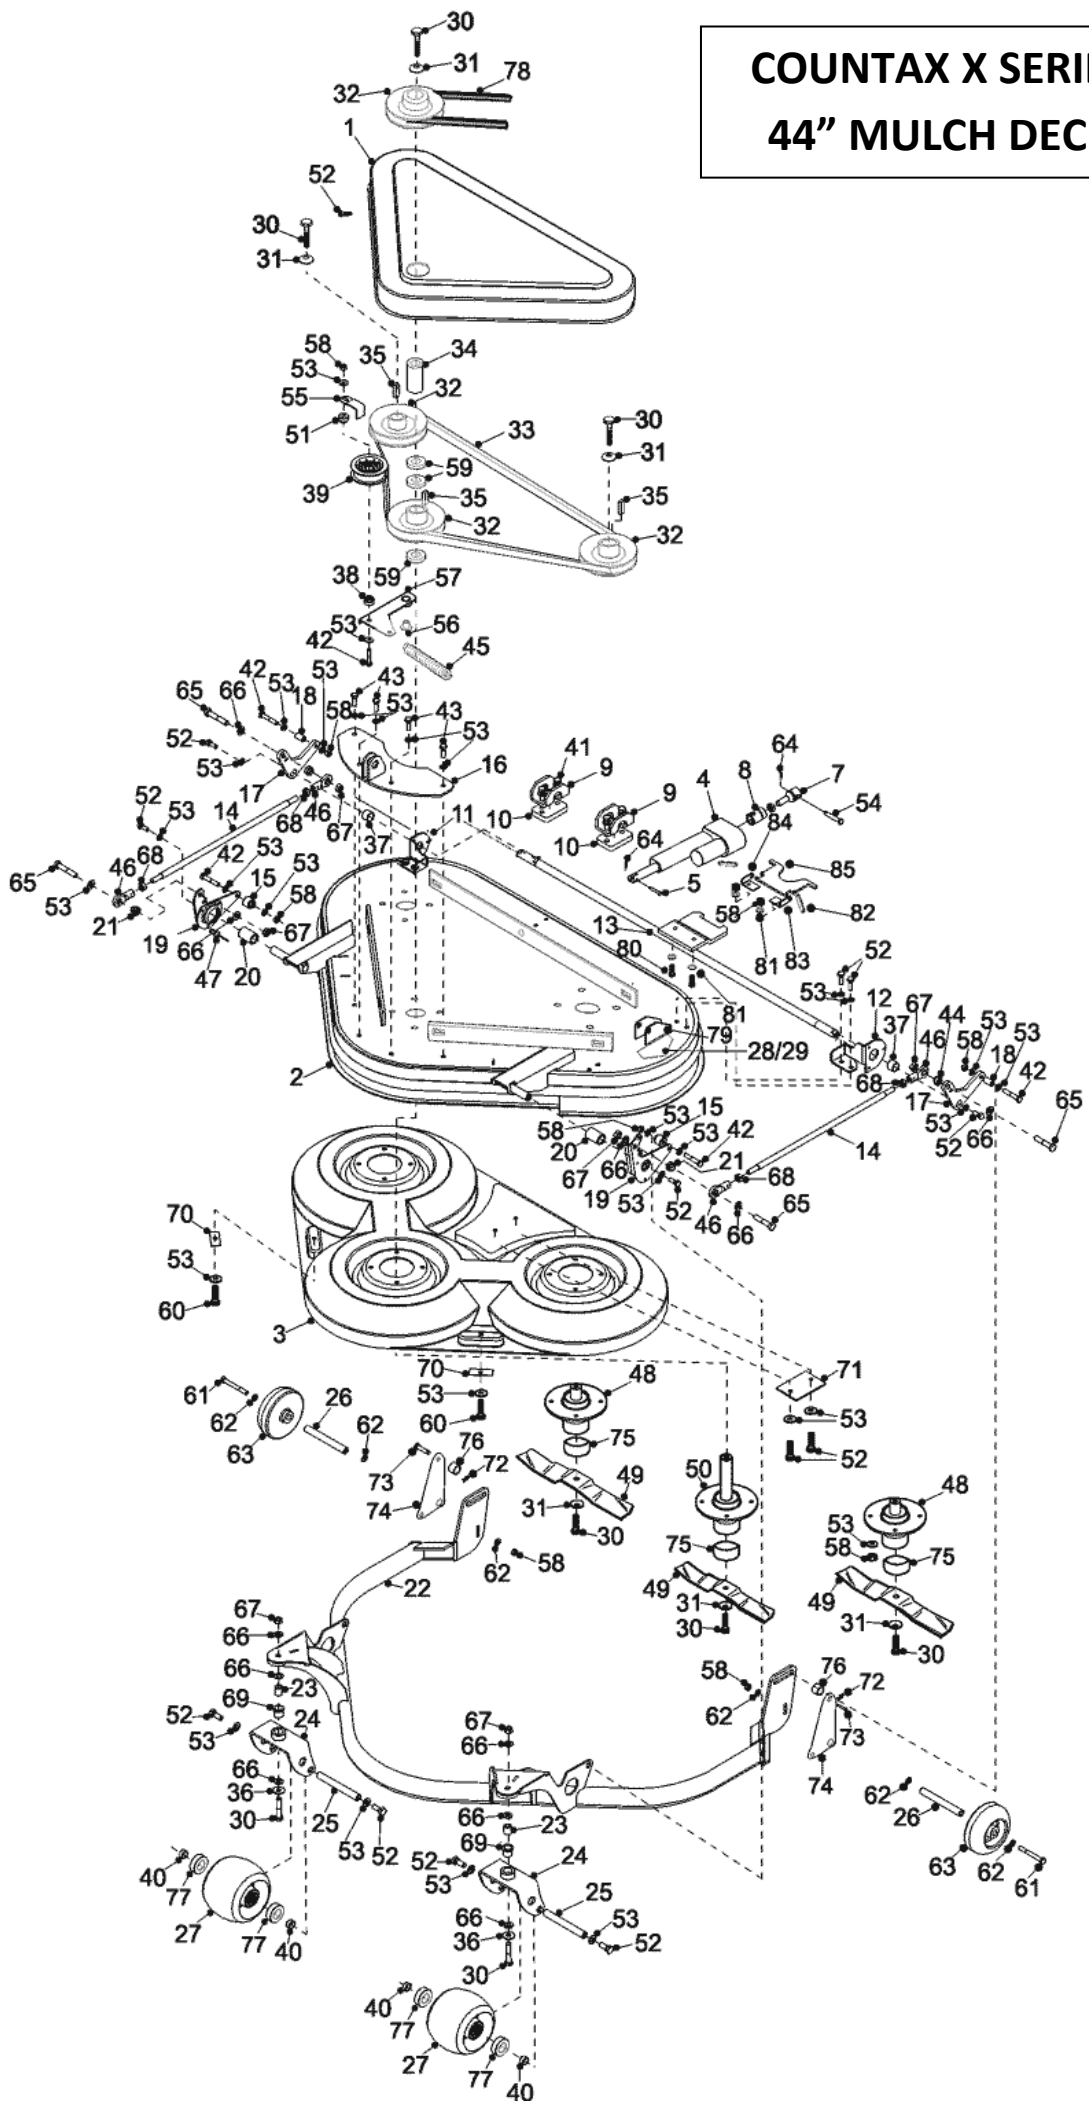

# COUNTAX X SERIES 44" MULCH DECK

1	149546000	44" MULCH DECK LID COVER
2	328962800	44" MULCH DECK ASSY
3	148003900	44" MULCH DECK LINER
4	449664100	HIWIN ACTUATOR
5	189504400	E SWEEPER ACTUATOR PIN
7	187189000	WW DECK LIFT ACTUATOR SCREW
8	188718900	WW ACTUATOR ATTACHMENT BODY S&T
9	301965900	DECK 17MM SHAFT CLAMP
10	307252800	SHAFT CLAMP 8MM PACKER SPACER
11	30837100	R/H REAR BEARING BRACKET
12	30837200	L/H REAR BEARING BRACKET
13	328962701	OBSOLETE
14	189510700	44" MULCH LINK ROD
15	18317401	NEW PART NO: 18317400 DECK HEIGHT PIVOT BOSS
16	328963900	44" PICKUP PLATE WELDED ASSY
17	307250200	38 / 44" PIVOT LINK PLATE
18	189502700	SPACER - 12.7OD/ 10.2 ID / 9MM LONG
19	301956900	38"/44"/50"FRONT PIVOT PLATE
19	301957000	38"/44"/50"FRONT PIVOT PLATE
20	189511500	DECK FRONT PIVOT SPACER
21	189513700	15MM ROSE JOINT SPACER
22	32955400	44 MULCH FRONT BAR
23	189510800	CASTER PIVOT SPACER
24	328962200	DECK CASTER BRACKET WELDED ASSEMBLY
25	189510900	CASTER AXLE
26	31337600	SCUFF WHEEL HUB/ BELT GUARD SPACER
27	148019400	FRONT DECK CASTOR WHEELS
30	02886000	NEW PART NO: 028892300 SCREW, HEX HEAD
31	08819900	DOME WASHER - 1.3/4OD X 3/8ID X 1/8DOME
32	20869502	5"INTERNAL PULLEY/KEYWAY
33	228000800	NEW PART NO: 228000801 BELT SUPER II
34	31328301	DECK DRIVE PULLEY SPACER
35	09830600	NEW PART NO: 09921900 KEY ROUNDED
36	088004500	M10 X 24 X 2 - WASHER
37	174003600	31350701 NEW PART NO: 31330002 ROLLER SHAFT SPACER
38	18831600	SPACER JOCKEY WHEEL
40	189511000	X/W SERIES CASTER WHEEL SPACER
41	02941200	M6 X 20 SOCKET BUTTON HEAD BZP SET SCREW
42	02941000	BOLT - M8 X 45MM