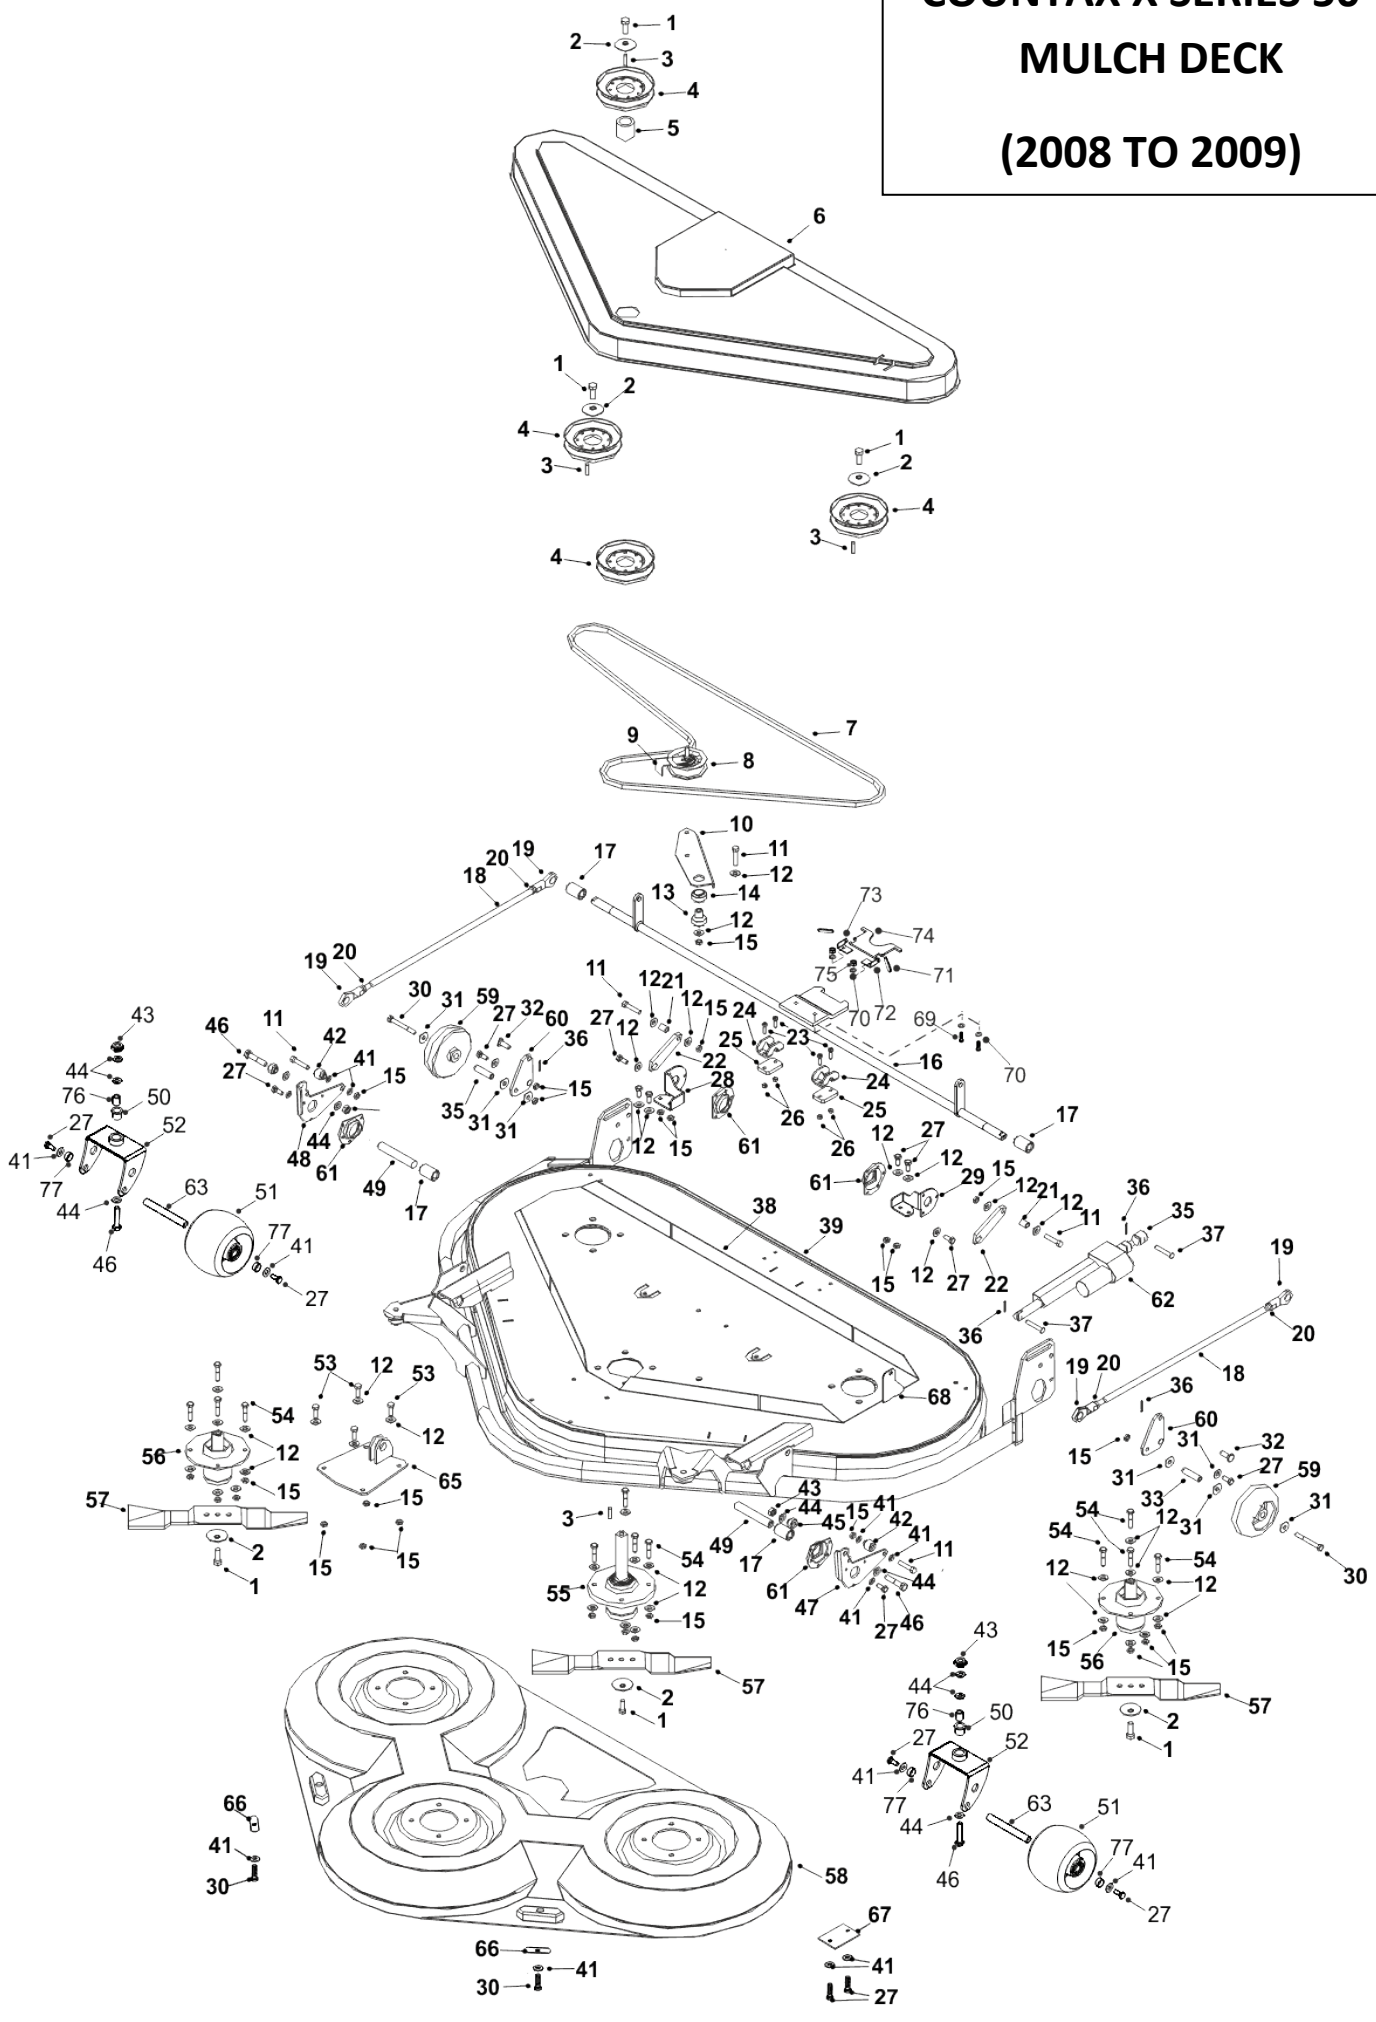

**COUNTAX X SERIES 50"
MULCH DECK
(2008 TO 2009)**

1	02886000	NEW PART NO: 028892300 SCREW, HEX HEAD
2	0881901	OSBOLETE
3	09830600	NEW PART NO: 09921900 KEY ROUNDED
4	20869500	NEW PART NO: 20869502 5" INTERNAL PULLEY/KEYWAY
5	31328300	NEW PART NO: 31328301 DECK DRIVE PULLEY SPACER
6	148005004	50"COMBI/MULCH COVER
7	22950700	BELT
8	20811500	PTO JOCKEY PULLEY
9	27105800	BELT RETAINING BRACKET
10	307191200	50" MULCH JOCKEY PULLEY PLATE
11	02941000	BOLT - M8 X 45MM
12	088003700	WASHER - M8 X 21 X 1.6
13	189498400	50" MULCH JOCKEY PLATE PIVOT SHAFT
14	183019500	PART OF PLATE, NO.10 ON DIAGRAM, PART NO: 307191200
15	04920100	M8 NYLOC NUT
16	328966201	50" MULCH DECK REAR SHAFT WELDED
17	189511500	DECK FRONT PIVOT SPACER
18	189514800	50" MULCH DECK LINK ROD
19	10872600	10MM ROD END
20	04872100	M10 LOCKNUT
21	183010800	UNIVERSAL PEDAL CASSETTE SPACER 21MM
22	307251000	44" REAR SHAFT BOLT ON BRACKET
23	02941200	M6 X 20 SOCKET BUTTON HEAD BZP SET SCREW
24	301965900	DECK 17MM SHAFT CLAMP
25	307252800	SHAFT CLAMP 8MM PACKER SPACER
26	048001000	NEW PART NO: 04920500 NUT M6 NYLOC
27	018001500	ROOFING BOLT M8 X 20MM
28	30837100	R/H REAR BEARING BRACKET
29	30837200	L/H REAR BEARING BRACKET
30	028663200	M8X70MM - HEX BOLT ZINC & CLEAR PASSIVATED
31	089418600	WASHER - M8 X 25 X 3 UNPLATED
32	313513100	CLEVIS PIN
33	31337600	SCUFF WHEEL HUB/ BELT GUARD SPACER
35	187189000	WW DECK LIFT ACTUATOR SCREW
36	06823300	SPLIT PIN 1 X 1/8
37	189504800	10MM ACTUATOR PIN
38	3072575600	50" MULCHER DECK STIFFNER
39	321226200	OBSOLETE
41	088000100	NEW PART NO: 089420400 M8 SPRING WASHER SINGLE COIL, FLAT