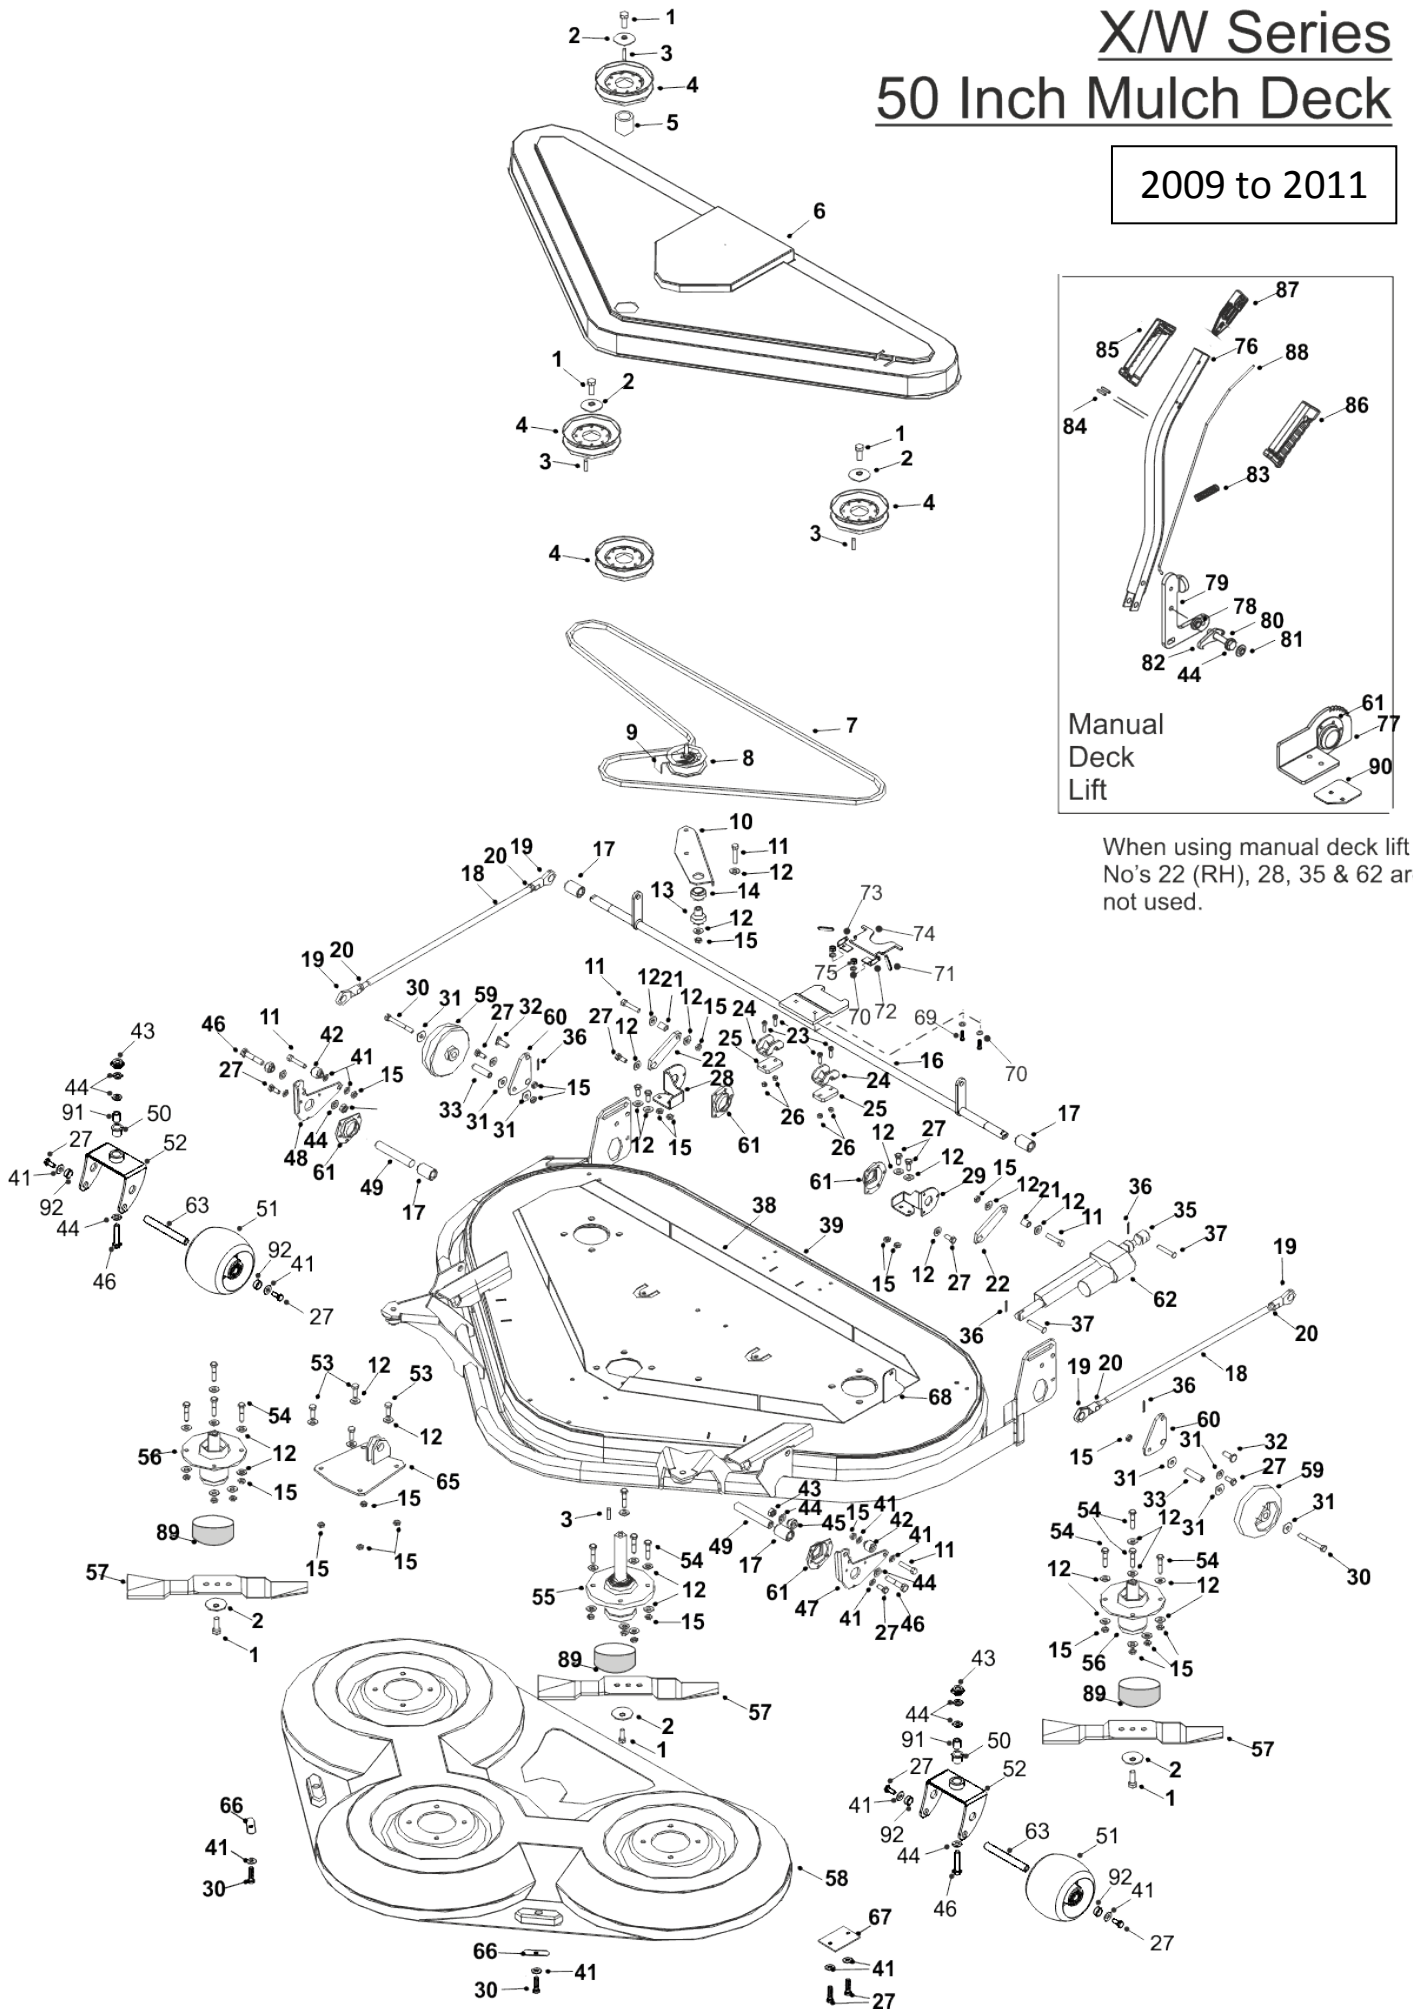

# X/W Series 50 Inch Mulch Deck

2009 to 2011

1	02886000	NEW PART NO: 028892300 SCREW, HEX HEAD
2	0881901	OBSOLETE
3	09830600	NEW PART NO: 09921900 KEY ROUNDED
4	20869500	NEW PART NO: 20869502 5" INTERNAL PULLEY/KEYWAY
5	31328300	NEW PART NO: 31328301 DECK DRIVE PULLEY SPACER
6	148005004	50"COMBI/MULCH COVER
7	22950700	BELT
8	20811500	PTO JOCKEY PULLEY
9	27105800	BELT RETAINING BRACKET
10	307191200	50" MULCH JOCKEY PULLEY PLATE
11	02941000	BOLT - M8 X 45MM
12	088003700	WASHER - M8 X 21 X 1.6
13	189498400	50" MULCH JOCKEY PLATE PIVOT SHAFT
14	183019500	PART OF PLATE, NO.10 ON DIAGRAM, PART NO: 307191200
15	04920100	M8 NYLOC NUT
16	328966201	50" MULCH DECK REAR SHAFT WELDED
17	189511500	DECK FRONT PIVOT SPACER
18	189514800	50" MULCH DECK LINK ROD
19	10872600	10MM ROD END
20	04872100	M10 LOCKNUT
21	183010800	UNIVERSAL PEDAL CASSETTE SPACER 21MM
22	307251000	REAR SHAFT BOLT ON BRACKET
23	02941200	M6 X 20 SOCKET BUTTON HEAD BZP SET SCREW
24	301965900	DECK 17MM SHAFT CLAMP
25	307252800	SHAFT CLAMP 8MM PACKER SPACER
26	048001000	NEW PART NO: 04920500 NUT M6 NYLOC
27	018001500	ROOFING BOLT M8 X 20MM
28	30837100	R/H REAR BEARING BRACKET
29	30837200	L/H REAR BEARING BRACKET
30	028663200	M8X70MM - HEX BOLT ZINC & CLEAR PASSIVATED
31	089418600	WASHER - M8 X 25 X 3 UNPLATED
32	313513100	CLEVIS PIN
33	31337600	SCUFF WHEEL HUB/ BELT GUARD SPACER
35	187189000	WW DECK LIFT ACTUATOR SCREW
36	06823300	SPLIT PIN 1 X 1/8
37	189504800	10MM ACTUATOR PIN
38	3072575600	50" MULCHER DECK STIFFNER
39	321226200	OBSOLETE