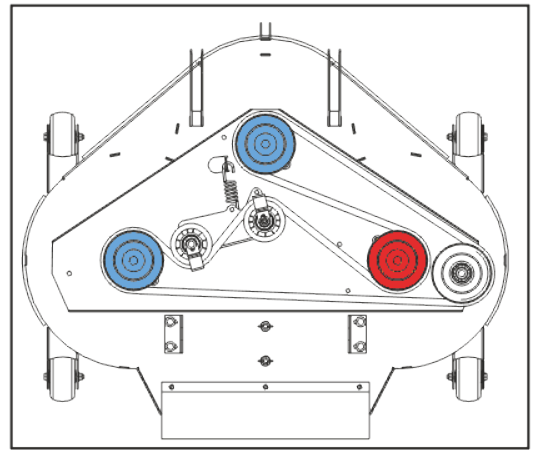

38 INCH XRD DECK REAR DISCHARGE OR MULCH DECK

Alternative MK3 Tractor Adapter Kit Part

MULCH PLUG ADAPTER KIT

Edition A
Parts List No. 366020200 A
Deck Part No. 20100029
Mulch Kit & MK3 Tractor Adapter Kit
June 2014

1	327401200	OBSOLETE
2	327400900	OBSOLETE
3	40503607	BEARING HOUSING ASSY SHORT SHAFT
4	16869001	NEW PART NO: 16869002 BLADE
5	16869201	NEW PART NO: 16869202 R/H BLADE 15"
6	08819901	OBSOLETE
7	14868900	RUBBER FLAP (T/AXLE DEFLECTOR)
8	541113000	SWEEPER & COMBI DECK FLAP STRIP
9	20869502	5"INTERNAL PULLEY/KEYWAY
10	30831500	DECK BEARING HOUSING SLINGER 2005
11	541039100	OBSOLETE
12	22869900	NEW PART NO: 22869901 BELT
13	16869102	BLADE
14	40503507	DECK BEARING HOUSING ASSY LONG SHAFT
15	358098300	OBSOLETE
16	183004200	TR D 98 IDLER PULLEY SPACER
17	18831602	NEW PART NO: 18831600 SPACER JOCKEY WHEEL
18	10811600	BEARING (PTO HOUSING)
19	209044601	OBSOLETE
20	31351101	NEW PART NO: 31351100 SWEEPER JOCKEY CAP
21	20811500	PTO JOCKEY PULLEY (CAPITOL)
22	183853800	UNIVERSAL JOCKEY PIVOT SPACER
23	301123800	JOGGLED BELT RETAINING PULLEY BRACKET
24	183530500	36",38",42"HGM DECK DRIVE PULLEY
25	20870202	7" DECK DRIVE PULLEY
26	7320	ANTI SCALP WHEEL
27	32731000	BELT TENSION PLATE 96
28	179550400	OBSOLETE
29	088003700	WASHER - M8 X 21 X 1.6
30	12860100	RIVET 4.8 X 16MM ALLOY POP 1031-4816
31	09853401	KEY-1/4SQ X 1 1/4 AMERICAN SPEC ROUNDED
32	04920100	M8 NYLOC NUT
33	07847600	CIRCLIP 40MM
34	52936700	OILITE BUSH - 5/8OD X 1/2ID X 1/2LONG
35	27111200	DECK PAN TAB WASHER
36	088003800	M8 INTERNALLY SERRATED SHAKEPROOF WASHER
37	02825900	BOLT, M8 X 20MM
38	02886000	M10 X 30 S/SCREW BZP
39	028662600	BOLT M8 X 55
40	018000600	BOLT M8 X 60MM