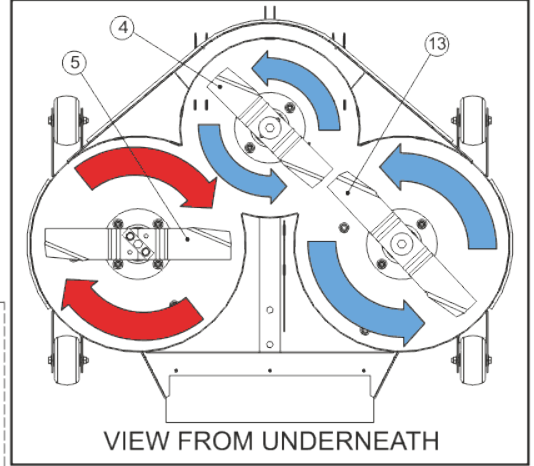

38 INCH XRD DECK REAR DISCHARGE OR MULCH DECK

Alternative MK3 Tractor Adapter Kit Part

MULCH PLUG ADAPTER KIT

Edition A
Parts List No. 366020200 A
Deck Part No. 20100029
Mulch Kit & MK3 Tractor Adapter Kit
June 2014

1	327401200	OBSOLETE
2	327400900	OBSOLETE
3	40503607	BEARING HOUSING ASSY SHORT SHAFT
4	16869001	NEW PART NO: 16869002 BLADE
5	16869201	NEW PART NO: 16869202 R/H BLADE 15"
6	08819901	OBSOLETE
7	14868900	RUBBER FLAP (T/AXLE DEFLECTOR)
8	541113000	SWEEPER & COMBI DECK FLAP STRIP
9	20869502	5"INTERNAL PULLEY/KEYWAY
10	30831500	DECK BEARING HOUSING SLINGER 2005
11	541039100	OBSOLETE
12	22869900	NEW PART NO: 22869901 BELT
13	16869102	BLADE
14	40503507	DECK BEARING HOUSING ASSY LONG SHAFT
15	358098300	OBSOLETE
16	183004200	TR D 98 IDLER PULLEY SPACER
17	18831602	NEW PART NO: 18831600 SPACER JOCKEY WHEEL
18	10811600	BEARING (PTO HOUSING)
19	209044601	OBSOLETE
20	31351101	NEW PART NO: 31351100 SWEEPER JOCKEY CAP
21	20811500	PTO JOCKEY PULLEY (CAPITOL)
22	183853800	UNIVERSAL JOCKEY PIVOT SPACER
23	301123800	JOGGLED BELT RETAINING PULLEY BRACKET
24	183530500	36",38",42"HGM DECK DRIVE PULLEY
25	20870202	7" DECK DRIVE PULLEY
26	7320	ANTI SCALP WHEEL
27	32731000	BELT TENSION PLATE 96
28	179550400	OBSOLETE
29	088003700	WASHER - M8 X 21 X 1.6
30	12860100	RIVET 4.8 X 16MM ALLOY POP 1031-4816
31	09853401	KEY-1/4SQ X 1 1/4 AMERICAN SPEC ROUNDED
32	04920100	M8 NYLOC NUT
33	07847600	CIRCLIP 40MM
34	52936700	OILITE BUSH - 5/8OD X 1/2ID X 1/2LONG
35	27111200	DECK PAN TAB WASHER
36	088003800	M8 INTERNALLY SERRATED SHAKEPROOF WASHER
37	02825900	BOLT, M8 X 20MM
38	02886000	M10 X 30 S/SCREW BZP
39	028662600	BOLT M8 X 55
40	018000600	BOLT M8 X 60MM