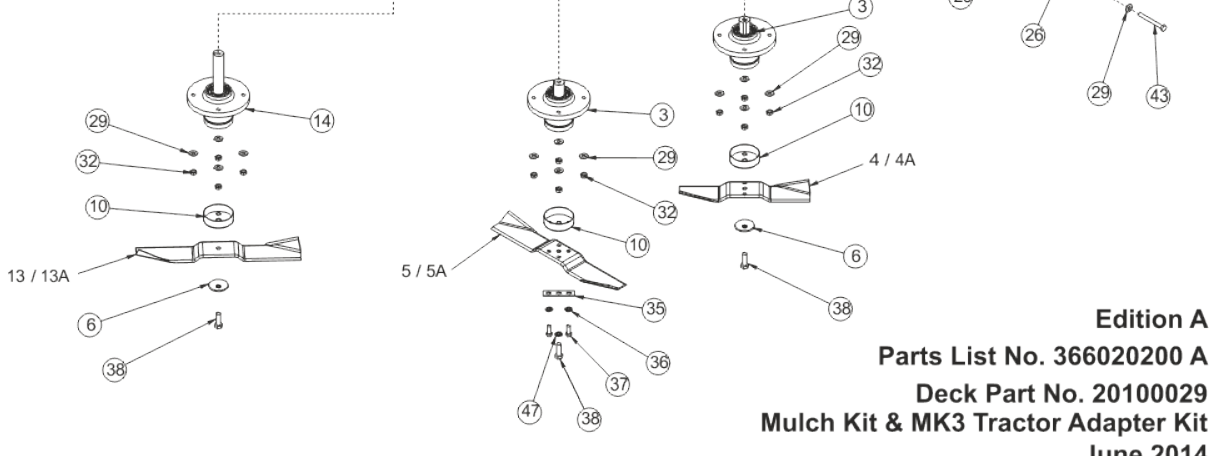

38 INCH XRD DECK REAR DISCHARGE OR MULCH DECK

Alternative MK3 Tractor Adapter Kit Part

MULCH PLUG ADAPTER KIT

Edition A
Parts List No. 366020200 A
Deck Part No. 20100029
Mulch Kit & MK3 Tractor Adapter Kit
June 2014

1	327401200	OBSOLETE
2	327400900	OBSOLETE
3	40503607	BEARING HOUSING ASSY SHORT SHAFT
4	16869001	NEW PART NO: 16869002 BLADE
5	16869201	NEW PART NO: 16869202 R/H BLADE 15"
6	08819901	OBSOLETE
7	14868900	RUBBER FLAP (T/AXLE DEFLECTOR)
8	541113000	SWEEPER & COMBI DECK FLAP STRIP
9	20869502	5"INTERNAL PULLEY/KEYWAY
10	30831500	DECK BEARING HOUSING SLINGER 2005
11	541039100	OBSOLETE
12	22869900	NEW PART NO: 22869901 BELT
13	16869102	BLADE
14	40503507	DECK BEARING HOUSING ASSY LONG SHAFT
15	358098300	OBSOLETE
16	183004200	TR D 98 IDLER PULLEY SPACER
17	18831602	NEW PART NO: 18831600 SPACER JOCKEY WHEEL
18	10811600	BEARING (PTO HOUSING)
19	209044601	OBSOLETE
20	31351101	NEW PART NO: 31351100 SWEEPER JOCKEY CAP
21	20811500	PTO JOCKEY PULLEY (CAPITOL)
22	183853800	UNIVERSAL JOCKEY PIVOT SPACER
23	301123800	JOGGLED BELT RETAINING PULLEY BRACKET
24	183530500	36",38",42"HGM DECK DRIVE PULLEY
25	20870202	7" DECK DRIVE PULLEY
26	7320	ANTI SCALP WHEEL
27	32731000	BELT TENSION PLATE 96
28	179550400	OBSOLETE
29	088003700	WASHER - M8 X 21 X 1.6
30	12860100	RIVET 4.8 X 16MM ALLOY POP 1031-4816
31	09853401	KEY-1/4SQ X 1 1/4 AMERICAN SPEC ROUNDED
32	04920100	M8 NYLOC NUT
33	07847600	CIRCLIP 40MM
34	52936700	OILITE BUSH - 5/8OD X 1/2ID X 1/2LONG
35	27111200	DECK PAN TAB WASHER
36	088003800	M8 INTERNALLY SERRATED SHAKEPROOF WASHER
37	02825900	BOLT, M8 X 20MM
38	02886000	M10 X 30 S/SCREW BZP
39	028662600	BOLT M8 X 55
40	018000600	BOLT M8 X 60MM