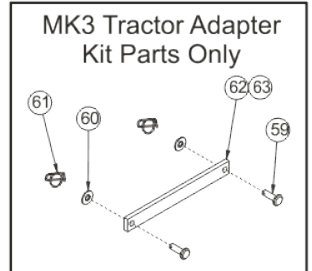

38 INCH XRD DECK REAR DISCHARGE OR MULCH DECK

Alternative MK3 Tractor Adapter Kit Part

MULCH PLUG ADAPTER KIT

Edition A
Parts List No. 366020200 A
Deck Part No. 20100029
Mulch Kit & MK3 Tractor Adapter Kit
June 2014

1	327401200	OBSOLETE
2	327400900	OBSOLETE
3	40503607	BEARING HOUSING ASSY SHORT SHAFT
4	16869001	NEW PART NO: 16869002 BLADE
5	16869201	NEW PART NO: 16869202 R/H BLADE 15"
6	08819901	OBSOLETE
7	14868900	RUBBER FLAP (T/AXLE DEFLECTOR)
8	541113000	SWEEPER & COMBI DECK FLAP STRIP
9	20869502	5"INTERNAL PULLEY/KEYWAY
10	30831500	DECK BEARING HOUSING SLINGER 2005
11	541039100	OBSOLETE
12	22869900	NEW PART NO: 22869901 BELT
13	16869102	BLADE
14	40503507	DECK BEARING HOUSING ASSY LONG SHAFT
15	358098300	OBSOLETE
16	183004200	TR D 98 IDLER PULLEY SPACER
17	18831602	NEW PART NO: 18831600 SPACER JOCKEY WHEEL
18	10811600	BEARING (PTO HOUSING)
19	209044601	OBSOLETE
20	31351101	NEW PART NO: 31351100 SWEEPER JOCKEY CAP
21	20811500	PTO JOCKEY PULLEY (CAPITOL)
22	183853800	UNIVERSAL JOCKEY PIVOT SPACER
23	301123800	JOGGLED BELT RETAINING PULLEY BRACKET
24	183530500	36",38",42"HGM DECK DRIVE PULLEY
25	20870202	7" DECK DRIVE PULLEY
26	7320	ANTI SCALP WHEEL
27	32731000	BELT TENSION PLATE 96
28	179550400	OBSOLETE
29	088003700	WASHER - M8 X 21 X 1.6
30	12860100	RIVET 4.8 X 16MM ALLOY POP 1031-4816
31	09853401	KEY-1/4SQ X 1 1/4 AMERICAN SPEC ROUNDED
32	04920100	M8 NYLOC NUT
33	07847600	CIRCLIP 40MM
34	52936700	OILITE BUSH - 5/8OD X 1/2ID X 1/2LONG
35	27111200	DECK PAN TAB WASHER
36	088003800	M8 INTERNALLY SERRATED SHAKEPROOF WASHER
37	02825900	BOLT, M8 X 20MM
38	02886000	M10 X 30 S/SCREW BZP
39	028662600	BOLT M8 X 55
40	018000600	BOLT M8 X 60MM