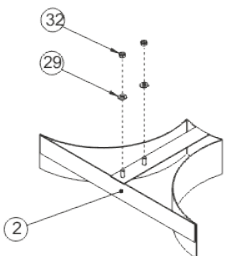

MULCH PLUG ADAPTER KIT

Edition A
Parts List No. 366020200 A
Deck Part No. 20100029
Mulch Kit & MK3 Tractor Adapter Kit
June 2014