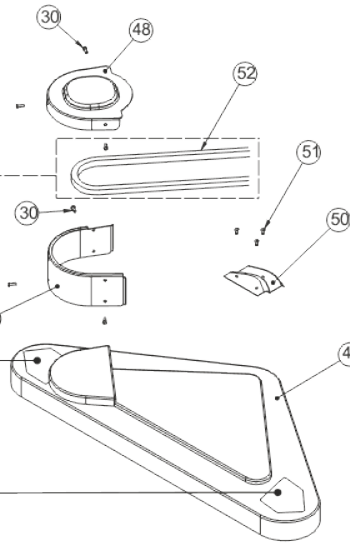

38 INCH XRD DECK REAR DISCHARGE OR MULCH DECK

Alternative MK3 Tractor Adapter Kit Part

MULCH PLUG ADAPTER KIT

Edition A
Parts List No. 366020200 A
Deck Part No. 20100029
Mulch Kit & MK3 Tractor Adapter Kit
June 2014

41	018001700	NEW PART NO: 018003200 ZINC PLATE BOLT
42	018001600	NEW PART NO: 01935700 BOLT
43	018005600	NEW PART NO: 028003200 HEX BOLT ZINC PLATED
44	25906200	DECK TENSION SPRING
45	302012400	OBSOLETE
46	148002302	DECK LID COVER 38"
47	088002100	10MM STARLOCK WASHER
48	149497400	UNIVERSAL DECK PULLEY COVER 2001
49	307183100	36,38,42,48 IBS/38,44 D/PULLEY GUARD, 02
50	301205000	OBSOLETE
51	12824400	POP RIVET 5MM X 10MM
52	22871200	B57 BELT
53	35803300	RIDER DECK DANGER DECAL
54	049384100	OBSOLETE
55	10872600	10MM ROD END
56	189546600	OBSOLETE
57	04872100	M10 LOCKNUT
58	189546300	OBSOLETE
59	31338200	DECK PUSH ROD PIN
60	088004500	M10 X 24 X 2 TL WASHER
61	11836700	RUE CLIP
62	29203700	MULCH DECK TENSION BAR 38"
63	298123800	42 IBS & 38 MULCH 4WD DECK TENSION BAR
64	22940200	B55 BELT DAYCO SUPER 2