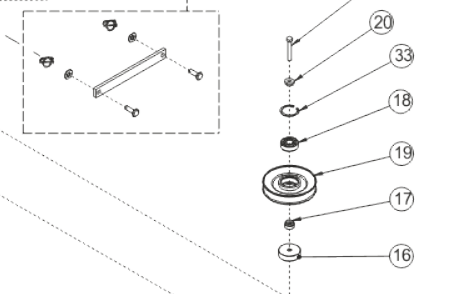

38 INCH XRD DECK REAR DISCHARGE OR MULCH DECK

Alternative MK3 Tractor Adapter Kit Part

MULCH PLUG ADAPTER KIT

Edition A
Parts List No. 366020200 A
Deck Part No. 20100029
Mulch Kit & MK3 Tractor Adapter Kit
June 2014

1	327401200	OBSOLETE
2	327400900	OBSOLETE
3	40503607	BEARING HOUSING ASSY SHORT SHAFT
4	16869001	NEW PART NO: 16869002 BLADE
5	16869201	NEW PART NO: 16869202 R/H BLADE 15"
6	08819901	OBSOLETE
7	14868900	RUBBER FLAP (T/AXLE DEFLECTOR)
8	541113000	SWEEPER & COMBI DECK FLAP STRIP
9	20869502	5"INTERNAL PULLEY/KEYWAY
10	30831500	DECK BEARING HOUSING SLINGER 2005
11	541039100	OBSOLETE
12	22869900	NEW PART NO: 22869901 BELT
13	16869102	BLADE
14	40503507	DECK BEARING HOUSING ASSY LONG SHAFT
15	358098300	OBSOLETE
16	183004200	TR D 98 IDLER PULLEY SPACER
17	18831602	NEW PART NO: 18831600 SPACER JOCKEY WHEEL
18	10811600	BEARING (PTO HOUSING)
19	209044601	OBSOLETE
20	31351101	NEW PART NO: 31351100 SWEEPER JOCKEY CAP
21	20811500	PTO JOCKEY PULLEY (CAPITOL)
22	183853800	UNIVERSAL JOCKEY PIVOT SPACER
23	301123800	JOGGLED BELT RETAINING PULLEY BRACKET
24	183530500	36",38",42"HGM DECK DRIVE PULLEY
25	20870202	7" DECK DRIVE PULLEY
26	7320	ANTI SCALP WHEEL
27	32731000	BELT TENSION PLATE 96
28	179550400	OBSOLETE
29	088003700	WASHER - M8 X 21 X 1.6
30	12860100	RIVET 4.8 X 16MM ALLOY POP 1031-4816
31	09853401	KEY-1/4SQ X 1 1/4 AMERICAN SPEC ROUNDED
32	04920100	M8 NYLOC NUT
33	07847600	CIRCLIP 40MM
34	52936700	OILITE BUSH - 5/8OD X 1/2ID X 1/2LONG
35	27111200	DECK PAN TAB WASHER
36	088003800	M8 INTERNALLY SERRATED SHAKEPROOF WASHER
37	02825900	BOLT, M8 X 20MM
38	02886000	M10 X 30 S/SCREW BZP
39	028662600	BOLT M8 X 55
40	018000600	BOLT M8 X 60MM