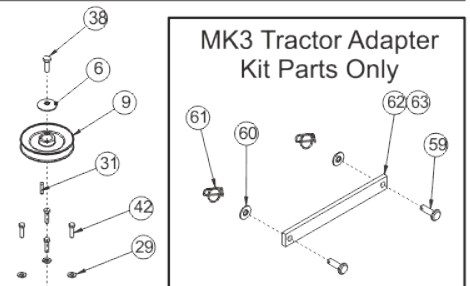

38 INCH XRD DECK REAR DISCHARGE OR MULCH DECK

Alternative MK3 Tractor Adapter Kit Part

MULCH PLUG ADAPTER KIT

Edition A
Parts List No. 366020200 A
Deck Part No. 20100029
Mulch Kit & MK3 Tractor Adapter Kit
June 2014

1	327401200	OBSOLETE
2	327400900	OBSOLETE
3	40503607	BEARING HOUSING ASSY SHORT SHAFT
4	16869001	NEW PART NO: 16869002 BLADE
5	16869201	NEW PART NO: 16869202 R/H BLADE 15"
6	08819901	OBSOLETE
7	14868900	RUBBER FLAP (T/AXLE DEFLECTOR)
8	541113000	SWEEPER & COMBI DECK FLAP STRIP
9	20869502	5"INTERNAL PULLEY/KEYWAY
10	30831500	DECK BEARING HOUSING SLINGER 2005
11	541039100	OBSOLETE
12	22869900	NEW PART NO: 22869901 BELT
13	16869102	BLADE
14	40503507	DECK BEARING HOUSING ASSY LONG SHAFT
15	358098300	OBSOLETE
16	183004200	TR D 98 IDLER PULLEY SPACER
17	18831602	NEW PART NO: 18831600 SPACER JOCKEY WHEEL
18	10811600	BEARING (PTO HOUSING)
19	209044601	OBSOLETE
20	31351101	NEW PART NO: 31351100 SWEEPER JOCKEY CAP
21	20811500	PTO JOCKEY PULLEY (CAPITOL)
22	183853800	UNIVERSAL JOCKEY PIVOT SPACER
23	301123800	JOGGLED BELT RETAINING PULLEY BRACKET
24	183530500	36",38",42"HGM DECK DRIVE PULLEY
25	20870202	7" DECK DRIVE PULLEY
26	7320	ANTI SCALP WHEEL
27	32731000	BELT TENSION PLATE 96
28	179550400	OBSOLETE
29	088003700	WASHER - M8 X 21 X 1.6
30	12860100	RIVET 4.8 X 16MM ALLOY POP 1031-4816
31	09853401	KEY-1/4SQ X 1 1/4 AMERICAN SPEC ROUNDED
32	04920100	M8 NYLOC NUT
33	07847600	CIRCLIP 40MM
34	52936700	OILITE BUSH - 5/8OD X 1/2ID X 1/2LONG
35	27111200	DECK PAN TAB WASHER
36	088003800	M8 INTERNALLY SERRATED SHAKEPROOF WASHER
37	02825900	BOLT, M8 X 20MM
38	02886000	M10 X 30 S/SCREW BZP
39	028662600	BOLT M8 X 55
40	018000600	BOLT M8 X 60MM