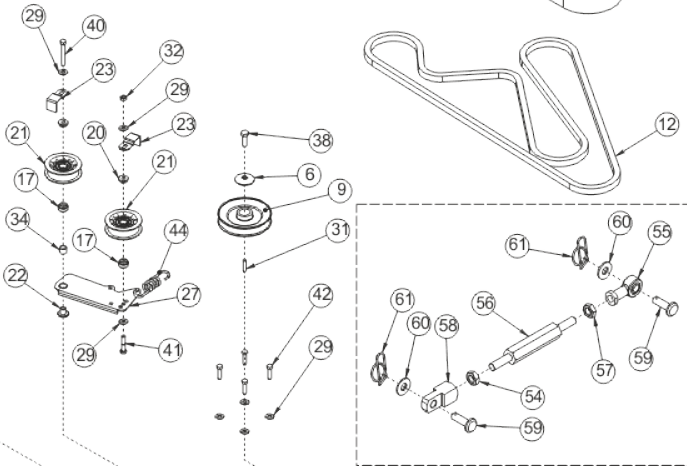

38 INCH XRD DECK REAR DISCHARGE OR MULCH DECK

Alternative MK3 Tractor Adapter Kit Part

MULCH PLUG ADAPTER KIT

Edition A
Parts List No. 366020200 A
Deck Part No. 20100029
Mulch Kit & MK3 Tractor Adapter Kit
June 2014

1	327401200	OBSOLETE
2	327400900	OBSOLETE
3	40503607	BEARING HOUSING ASSY SHORT SHAFT
4	16869001	NEW PART NO: 16869002 BLADE
5	16869201	NEW PART NO: 16869202 R/H BLADE 15"
6	08819901	OBSOLETE
7	14868900	RUBBER FLAP (T/AXLE DEFLECTOR)
8	541113000	SWEEPER & COMBI DECK FLAP STRIP
9	20869502	5"INTERNAL PULLEY/KEYWAY
10	30831500	DECK BEARING HOUSING SLINGER 2005
11	541039100	OBSOLETE
12	22869900	NEW PART NO: 22869901 BELT
13	16869102	BLADE
14	40503507	DECK BEARING HOUSING ASSY LONG SHAFT
15	358098300	OBSOLETE
16	183004200	TR D 98 IDLER PULLEY SPACER
17	18831602	NEW PART NO: 18831600 SPACER JOCKEY WHEEL
18	10811600	BEARING (PTO HOUSING)
19	209044601	OBSOLETE
20	31351101	NEW PART NO: 31351100 SWEEPER JOCKEY CAP
21	20811500	PTO JOCKEY PULLEY (CAPITOL)
22	183853800	UNIVERSAL JOCKEY PIVOT SPACER
23	301123800	JOGGLED BELT RETAINING PULLEY BRACKET
24	183530500	36",38",42"HGM DECK DRIVE PULLEY
25	20870202	7" DECK DRIVE PULLEY
26	7320	ANTI SCALP WHEEL
27	32731000	BELT TENSION PLATE 96
28	179550400	OBSOLETE
29	088003700	WASHER - M8 X 21 X 1.6
30	12860100	RIVET 4.8 X 16MM ALLOY POP 1031-4816
31	09853401	KEY-1/4SQ X 1 1/4 AMERICAN SPEC ROUNDED
32	04920100	M8 NYLOC NUT
33	07847600	CIRCLIP 40MM
34	52936700	OILITE BUSH - 5/8OD X 1/2ID X 1/2LONG
35	27111200	DECK PAN TAB WASHER
36	088003800	M8 INTERNALLY SERRATED SHAKEPROOF WASHER
37	02825900	BOLT, M8 X 20MM
38	02886000	M10 X 30 S/SCREW BZP
39	028662600	BOLT M8 X 55
40	018000600	BOLT M8 X 60MM