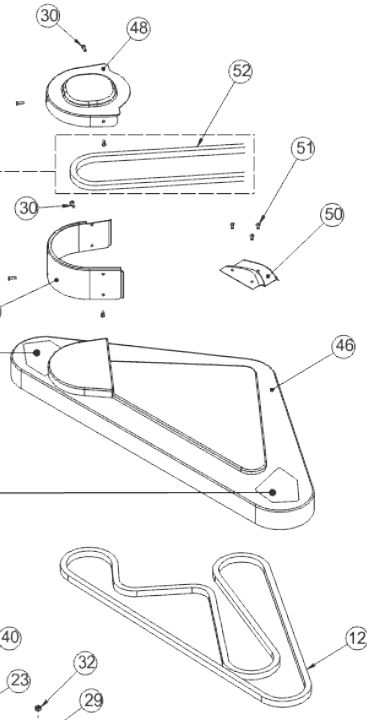

**42 INCH XRD DECK
REAR DISCHARGE OR MULCH DECK**

Alternative MK3 Tractor Adapter Kit Part