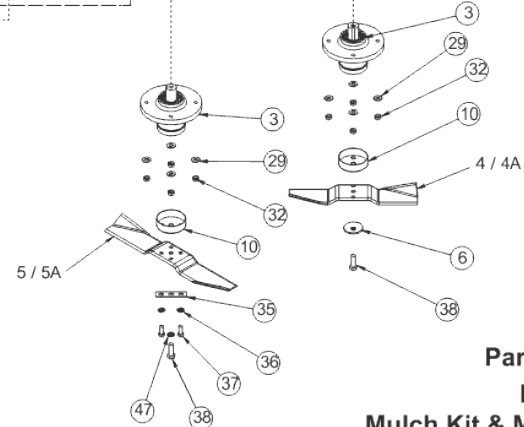

**42 INCH XRD DECK
REAR DISCHARGE OR MULCH DECK**

Alternative MK3 Tractor Adapter Kit Part

VIEW FROM UNDERNEATH

**Edition -
Parts List No. 366020300 -
Deck Part No. 20100030
Mulch Kit & MK3 Tractor Adapter Kit
February 2014**

1	327401400	OBSOLETE
2	327401500	OBSOLETE
3	40503607	BEARING HOUSING ASSY SHORT SHAFT
4	16869102	BLADE
4A	TBC	TBC
5	16869201	NEW PART NO: 16869202 BLADE
5A	TBC	TBC
6	08819901	OBSOLETE
7	14868900	RUBBER FLAP (T/AXLE DEFLECTOR)
8	541113000	SWEEPER & COMBI DECK FLAP STRIP
9	20869502	5"INTERNAL PULLEY/KEYWAY
10	30831500	DECK BEARING HOUSING SLINGER 2005
11	541039100	OBSOLETE
12	22870000	AA120 BELT
13	16869102	BLADE
13A	TBC	TBC
14	40503507	DECK BEARING HOUSING ASSY LONG SHAFT
15	541036000	DECK HANGING BRACKET ADAPTER PLATE
16	183004200	TR D 98 IDLER PULLEY SPACER
17	18831602	NEW PART NO: 18831600 SPACER JOCKEY WHEEL
18	10811600	BEARING (PTO HOUSING)
19	209044601	OBSOLETE
20	31351101	NEW PART NO: 31351100 SWEEPER JOCKEY CAP
21	20811500	PTO JOCKEY PULLEY (CAPITOL)
22	183853800	UNIVERSAL JOCKEY PIVOT SPACER
23	301123800	JOGGLED BELT RETAINING PULLEY BRACKET
24	183530500	36",38",42"HGM DECK DRIVE PULLEY
25	20870202	7" DECK DRIVE PULLEY
26	7320	ANTI SCALP WHEEL
27	32731000	BELT TENSION PLATE 96
28	179550400	OBSOLETE
29	088003700	WASHER - M8 X 21 X 1.6
30	12860100	RIVET 4.8 X 16MM ALLOY POP 1031-4816
31	09853401	KEY-1/4SQ X 1 1/4 AMERICAN SPEC ROUNDED
32	04920100	M8 NYLOC NUT
33	07847600	CIRCLIP 40MM
34	52936700	OILITE BUSH - 5/8OD X 1/2ID X 1/2LONG
35	27111200	DECK PAN TAB WASHER
36	088003800	M8 INTERNALLY SERRATED SHAKEPROOF WASHER