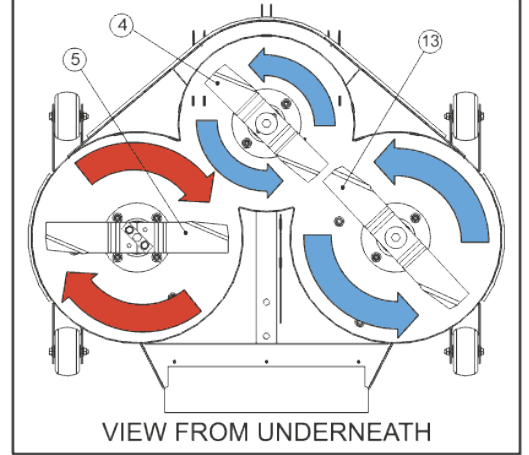

**42 INCH XRD DECK
REAR DISCHARGE OR MULCH DECK**

Alternative MK3 Tractor Adapter Kit Part

VIEW FROM UNDERNEATH

**Edition -
Parts List No. 366020300 -
Deck Part No. 20100030
Mulch Kit & MK3 Tractor Adapter Kit
February 2014**

1	327401400	OBSOLETE
2	327401500	OBSOLETE
3	40503607	BEARING HOUSING ASSY SHORT SHAFT
4	16869102	BLADE
4A	TBC	TBC
5	16869201	NEW PART NO: 16869202 BLADE
5A	TBC	TBC
6	08819901	OBSOLETE
7	14868900	RUBBER FLAP (T/AXLE DEFLECTOR)
8	541113000	SWEEPER & COMBI DECK FLAP STRIP
9	20869502	5"INTERNAL PULLEY/KEYWAY
10	30831500	DECK BEARING HOUSING SLINGER 2005
11	541039100	OBSOLETE
12	22870000	AA120 BELT
13	16869102	BLADE
13A	TBC	TBC
14	40503507	DECK BEARING HOUSING ASSY LONG SHAFT
15	541036000	DECK HANGING BRACKET ADAPTER PLATE
16	183004200	TR D 98 IDLER PULLEY SPACER
17	18831602	NEW PART NO: 18831600 SPACER JOCKEY WHEEL
18	10811600	BEARING (PTO HOUSING)
19	209044601	OBSOLETE
20	31351101	NEW PART NO: 31351100 SWEEPER JOCKEY CAP
21	20811500	PTO JOCKEY PULLEY (CAPITOL)
22	183853800	UNIVERSAL JOCKEY PIVOT SPACER
23	301123800	JOGGLED BELT RETAINING PULLEY BRACKET
24	183530500	36",38",42"HGM DECK DRIVE PULLEY
25	20870202	7" DECK DRIVE PULLEY
26	7320	ANTI SCALP WHEEL
27	32731000	BELT TENSION PLATE 96
28	179550400	OBSOLETE
29	088003700	WASHER - M8 X 21 X 1.6
30	12860100	RIVET 4.8 X 16MM ALLOY POP 1031-4816
31	09853401	KEY-1/4SQ X 1 1/4 AMERICAN SPEC ROUNDED
32	04920100	M8 NYLOC NUT
33	07847600	CIRCLIP 40MM
34	52936700	OILITE BUSH - 5/8OD X 1/2ID X 1/2LONG
35	27111200	DECK PAN TAB WASHER
36	088003800	M8 INTERNALLY SERRATED SHAKEPROOF WASHER