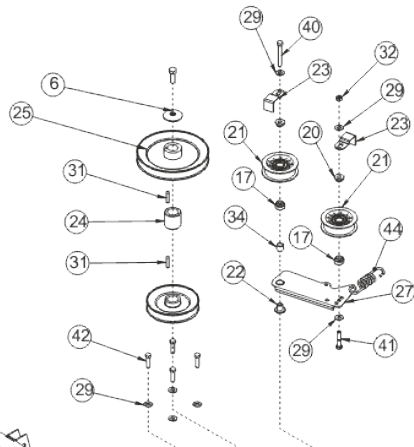

**42 INCH XRD DECK
REAR DISCHARGE OR MULCH DECK**

Alternative MK3 Tractor Adapter Kit Part