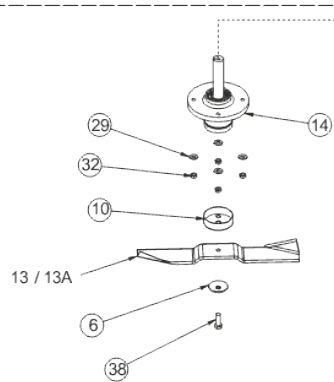

**Edition -
Parts List No. 366020300 -
Deck Part No. 20100030
Mulch Kit & MK3 Tractor Adapter Kit
February 2014**