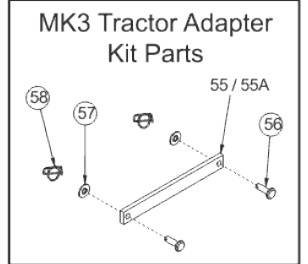

**42 INCH XRD DECK
REAR DISCHARGE OR MULCH DECK**

Alternative MK3 Tractor Adapter Kit Part

VIEW FROM UNDERNEATH

**Edition -
Parts List No. 366020300 -
Deck Part No. 20100030
Mulch Kit & MK3 Tractor Adapter Kit
February 2014**

1	327401400	OBSOLETE
2	327401500	OBSOLETE
3	40503607	BEARING HOUSING ASSY SHORT SHAFT
4	16869102	BLADE
4A	TBC	TBC
5	16869201	NEW PART NO: 16869202 BLADE
5A	TBC	TBC
6	08819901	OBSOLETE
7	14868900	RUBBER FLAP (T/AXLE DEFLECTOR)
8	541113000	SWEEPER & COMBI DECK FLAP STRIP
9	20869502	5"INTERNAL PULLEY/KEYWAY
10	30831500	DECK BEARING HOUSING SLINGER 2005
11	541039100	OBSOLETE
12	22870000	AA120 BELT
13	16869102	BLADE
13A	TBC	TBC
14	40503507	DECK BEARING HOUSING ASSY LONG SHAFT
15	541036000	DECK HANGING BRACKET ADAPTER PLATE
16	183004200	TR D 98 IDLER PULLEY SPACER
17	18831602	NEW PART NO: 18831600 SPACER JOCKEY WHEEL
18	10811600	BEARING (PTO HOUSING)
19	209044601	OBSOLETE
20	31351101	NEW PART NO: 31351100 SWEEPER JOCKEY CAP
21	20811500	PTO JOCKEY PULLEY (CAPITOL)
22	183853800	UNIVERSAL JOCKEY PIVOT SPACER
23	301123800	JOGGLED BELT RETAINING PULLEY BRACKET
24	183530500	36",38",42"HGM DECK DRIVE PULLEY
25	20870202	7" DECK DRIVE PULLEY
26	7320	ANTI SCALP WHEEL
27	32731000	BELT TENSION PLATE 96
28	179550400	OBSOLETE
29	088003700	WASHER - M8 X 21 X 1.6
30	12860100	RIVET 4.8 X 16MM ALLOY POP 1031-4816
31	09853401	KEY-1/4SQ X 1 1/4 AMERICAN SPEC ROUNDED
32	04920100	M8 NYLOC NUT
33	07847600	CIRCLIP 40MM
34	52936700	OILITE BUSH - 5/8OD X 1/2ID X 1/2LONG
35	27111200	DECK PAN TAB WASHER
36	088003800	M8 INTERNALLY SERRATED SHAKEPROOF WASHER