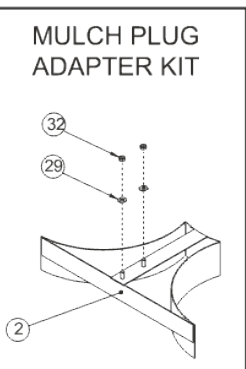

**42 INCH XRD DECK
REAR DISCHARGE OR MULCH DECK**

Alternative MK3 Tractor Adapter Kit Part

VIEW FROM UNDERNEATH

**Edition -
Parts List No. 366020300 -
Deck Part No. 20100030
Mulch Kit & MK3 Tractor Adapter Kit
February 2014**

1	327401400	OBSOLETE
2	327401500	OBSOLETE
3	40503607	BEARING HOUSING ASSY SHORT SHAFT
4	16869102	BLADE
4A	TBC	TBC
5	16869201	NEW PART NO: 16869202 BLADE
5A	TBC	TBC
6	08819901	OBSOLETE
7	14868900	RUBBER FLAP (T/AXLE DEFLECTOR)
8	541113000	SWEEPER & COMBI DECK FLAP STRIP
9	20869502	5"INTERNAL PULLEY/KEYWAY
10	30831500	DECK BEARING HOUSING SLINGER 2005
11	541039100	OBSOLETE
12	22870000	AA120 BELT
13	16869102	BLADE
13A	TBC	TBC
14	40503507	DECK BEARING HOUSING ASSY LONG SHAFT
15	541036000	DECK HANGING BRACKET ADAPTER PLATE
16	183004200	TR D 98 IDLER PULLEY SPACER
17	18831602	NEW PART NO: 18831600 SPACER JOCKEY WHEEL
18	10811600	BEARING (PTO HOUSING)
19	209044601	OBSOLETE
20	31351101	NEW PART NO: 31351100 SWEEPER JOCKEY CAP
21	20811500	PTO JOCKEY PULLEY (CAPITOL)
22	183853800	UNIVERSAL JOCKEY PIVOT SPACER
23	301123800	JOGGLED BELT RETAINING PULLEY BRACKET
24	183530500	36",38",42"HGM DECK DRIVE PULLEY
25	20870202	7" DECK DRIVE PULLEY
26	7320	ANTI SCALP WHEEL
27	32731000	BELT TENSION PLATE 96
28	179550400	OBSOLETE
29	088003700	WASHER - M8 X 21 X 1.6
30	12860100	RIVET 4.8 X 16MM ALLOY POP 1031-4816
31	09853401	KEY-1/4SQ X 1 1/4 AMERICAN SPEC ROUNDED
32	04920100	M8 NYLOC NUT
33	07847600	CIRCLIP 40MM
34	52936700	OILITE BUSH - 5/8OD X 1/2ID X 1/2LONG
35	27111200	DECK PAN TAB WASHER
36	088003800	M8 INTERNALLY SERRATED SHAKEPROOF WASHER