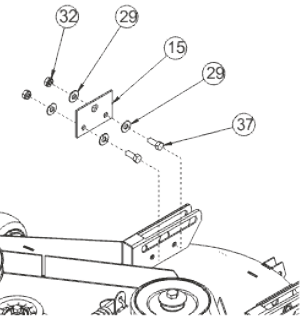

**42 INCH XRD DECK
REAR DISCHARGE OR MULCH DECK**

Alternative MK3 Tractor Adapter Kit Part

VIEW FROM UNDERNEATH

**Edition -
Parts List No. 366020300 -
Deck Part No. 20100030
Mulch Kit & MK3 Tractor Adapter Kit
February 2014**

1	327401400	OBSOLETE
2	327401500	OBSOLETE
3	40503607	BEARING HOUSING ASSY SHORT SHAFT
4	16869102	BLADE
4A	TBC	TBC
5	16869201	NEW PART NO: 16869202 BLADE
5A	TBC	TBC
6	08819901	OBSOLETE
7	14868900	RUBBER FLAP (T/AXLE DEFLECTOR)
8	541113000	SWEEPER & COMBI DECK FLAP STRIP
9	20869502	5"INTERNAL PULLEY/KEYWAY
10	30831500	DECK BEARING HOUSING SLINGER 2005
11	541039100	OBSOLETE
12	22870000	AA120 BELT
13	16869102	BLADE
13A	TBC	TBC
14	40503507	DECK BEARING HOUSING ASSY LONG SHAFT
15	541036000	DECK HANGING BRACKET ADAPTER PLATE
16	183004200	TR D 98 IDLER PULLEY SPACER
17	18831602	NEW PART NO: 18831600 SPACER JOCKEY WHEEL
18	10811600	BEARING (PTO HOUSING)
19	209044601	OBSOLETE
20	31351101	NEW PART NO: 31351100 SWEEPER JOCKEY CAP
21	20811500	PTO JOCKEY PULLEY (CAPITOL)
22	183853800	UNIVERSAL JOCKEY PIVOT SPACER
23	301123800	JOGGLED BELT RETAINING PULLEY BRACKET
24	183530500	36",38",42"HGM DECK DRIVE PULLEY
25	20870202	7" DECK DRIVE PULLEY
26	7320	ANTI SCALP WHEEL
27	32731000	BELT TENSION PLATE 96
28	179550400	OBSOLETE
29	088003700	WASHER - M8 X 21 X 1.6
30	12860100	RIVET 4.8 X 16MM ALLOY POP 1031-4816
31	09853401	KEY-1/4SQ X 1 1/4 AMERICAN SPEC ROUNDED
32	04920100	M8 NYLOC NUT
33	07847600	CIRCLIP 40MM
34	52936700	OILITE BUSH - 5/8OD X 1/2ID X 1/2LONG
35	27111200	DECK PAN TAB WASHER
36	088003800	M8 INTERNALLY SERRATED SHAKEPROOF WASHER