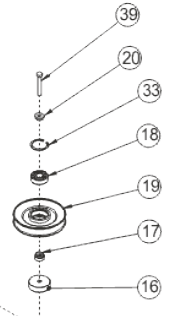

**42 INCH XRD DECK
REAR DISCHARGE OR MULCH DECK**

Alternative MK3 Tractor Adapter Kit Part

VIEW FROM UNDERNEATH

**Edition -
Parts List No. 366020300 -
Deck Part No. 20100030
Mulch Kit & MK3 Tractor Adapter Kit
February 2014**

37	02825900	BOLT, M8 X 20MM
38	02886000	M10 X 30 S/SCREW BZP
39	028662600	BOLT M8 X 55
40	018000600	BOLT M8 X 60MM
41	018001700	NEW PART NO: 018003200 ZINC PLATED BOLT
42	018001600	NEW PART NO: 01935700 BOLT
43	018005600	NEW PART NO: 028003200 HEX BOLT ZINC PLATED
44	25906200	DECK TENSION SPRING
45	302012500	OBSOLETE
46	148002402	DECK LID COVER 42" IBS
47	088002100	10MM STARLOCK WASHER
48	149497400	UNIVERSAL DECK PULLEY COVER 2001
49	307183100	36,38,42,48 IBS/38,44 D/PULLEY GUARD, 02
50	301205000	OBSOLETE
51	12824400	POP RIVET 5MM X 10MM
52	22949900	B59 BELT
53	35803300	RIDER DECK DANGER DECAL
54	358098300	OBSOLETE
55	29203800	48" DECK BAR
55A	298123900	48 IBS 44 & 36 HGM 4WD DECK TENSION BAR
56	31338202	OBSOLETE
57	088004500	M10 X 24 X 2 TL WASHER
58	11836700	RUE CLIP
59	22871200	B57 BELT