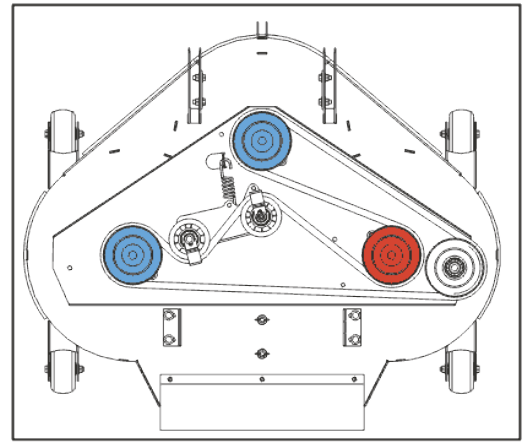

**42 INCH XRD DECK
REAR DISCHARGE OR MULCH DECK**

Alternative MK3 Tractor Adapter Kit Part

VIEW FROM UNDERNEATH

**Edition -
Parts List No. 366020300 -
Deck Part No. 20100030
Mulch Kit & MK3 Tractor Adapter Kit
February 2014**

1	327401400	OBSOLETE
2	327401500	OBSOLETE
3	40503607	BEARING HOUSING ASSY SHORT SHAFT
4	16869102	BLADE
4A	TBC	TBC
5	16869201	NEW PART NO: 16869202 BLADE
5A	TBC	TBC
6	08819901	OBSOLETE
7	14868900	RUBBER FLAP (T/AXLE DEFLECTOR)
8	541113000	SWEEPER & COMBI DECK FLAP STRIP
9	20869502	5"INTERNAL PULLEY/KEYWAY
10	30831500	DECK BEARING HOUSING SLINGER 2005
11	541039100	OBSOLETE
12	22870000	AA120 BELT
13	16869102	BLADE
13A	TBC	TBC
14	40503507	DECK BEARING HOUSING ASSY LONG SHAFT
15	541036000	DECK HANGING BRACKET ADAPTER PLATE
16	183004200	TR D 98 IDLER PULLEY SPACER
17	18831602	NEW PART NO: 18831600 SPACER JOCKEY WHEEL
18	10811600	BEARING (PTO HOUSING)
19	209044601	OBSOLETE
20	31351101	NEW PART NO: 31351100 SWEEPER JOCKEY CAP
21	20811500	PTO JOCKEY PULLEY (CAPITOL)
22	183853800	UNIVERSAL JOCKEY PIVOT SPACER
23	301123800	JOGGLED BELT RETAINING PULLEY BRACKET
24	183530500	36",38",42"HGM DECK DRIVE PULLEY
25	20870202	7" DECK DRIVE PULLEY
26	7320	ANTI SCALP WHEEL
27	32731000	BELT TENSION PLATE 96
28	179550400	OBSOLETE
29	088003700	WASHER - M8 X 21 X 1.6
30	12860100	RIVET 4.8 X 16MM ALLOY POP 1031-4816
31	09853401	KEY-1/4SQ X 1 1/4 AMERICAN SPEC ROUNDED
32	04920100	M8 NYLOC NUT
33	07847600	CIRCLIP 40MM
34	52936700	OILITE BUSH - 5/8OD X 1/2ID X 1/2LONG
35	27111200	DECK PAN TAB WASHER
36	088003800	M8 INTERNALLY SERRATED SHAKEPROOF WASHER