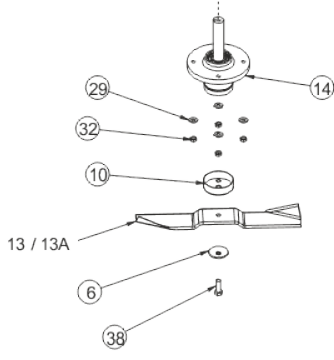

MK3 Tractor Adapter Kit Parts Only