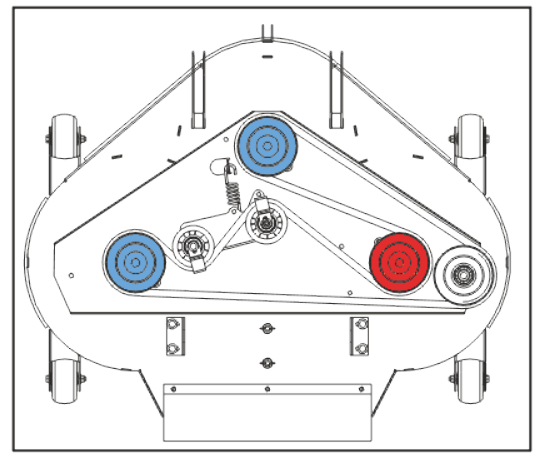

**42 INCH XRD DECK
REAR DISCHARGE OR MULCH DECK**

Alternative MK3 Tractor Adapter Kit Part

VIEW FROM UNDERNEATH

MK3 Tractor Adapter Kit Parts Only

1	327401400	OBSOLETE
2	327401500	OBSOLETE
3	40503607	BEARING HOUSING ASSY SHORT SHAFT
4	16869102	BLADE
5	16869201	NEW PART NO: 16869202 R/H BLADE 15"
6	08819901	OBSOLETE
7	14868900	RUBBER FLAP (T/AXLE DEFLECTOR)
8	541113000	SWEEPER & COMBI DECK FLAP STRIP
9	20869502	5"INTERNAL PULLEY/KEYWA
10	30831500	DECK BEARING HOUSING SLINGER 2005
11	541039100	OBSOLETE
12	22870000	AA120 BELT
13	16869102	BLADE
14	40503507	DECK BEARING HOUSING ASSY LONG SHAFT
15	358098300	OBSOLETE
16	183004200	TR D 98 IDLER PULLEY SPACER
17	18831602	NEW PART NO: 18831600 SPACER JOCKEY WHEEL
18	10811600	BEARING (PTO HOUSING)
19	209044601	OBSOLETE
20	31351101	NEW PART NO: 31351100 SWEEPER JOCKEY CAP
21	20811500	PTO JOCKEY PULLEY (CAPITOL)
22	183853800	UNIVERSAL JOCKEY PIVOT SPACER
23	301123800	JOGGLED BELT RETAINING PULLEY BRACKET
24	183530500	36",38",42"HGM DECK DRIVE PULLEY
25	20870202	7" DECK DRIVE PULLEY
26	7320	ANTI SCALP WHEEL
27	32731000	BELT TENSION PLATE 96
28	179550400	OBSOLETE
29	088003700	WASHER - M8 X 21 X 1.6
30	12860100	RIVET 4.8 X 16MM ALLOY POP 1031-4816
31	09853401	KEY-1/4SQ X 1 1/4 AMERICAN SPEC ROUNDED
32	04920100	M8 NYLOC NUT
33	07847600	CIRCLIP 40MM
34	52936700	OILITE BUSH - 5/8OD X 1/2ID X 1/2LONG
35	27111200	DECK PAN TAB WASHER
36	088003800	M8 INTERNALLY SERRATED SHAKEPROOF WASHER
37	02825900	BOLT, M8 X 20MM
38	02886000	M10 X 30 S/SCREW BZP
39	028662600	BOLT M8 X 55