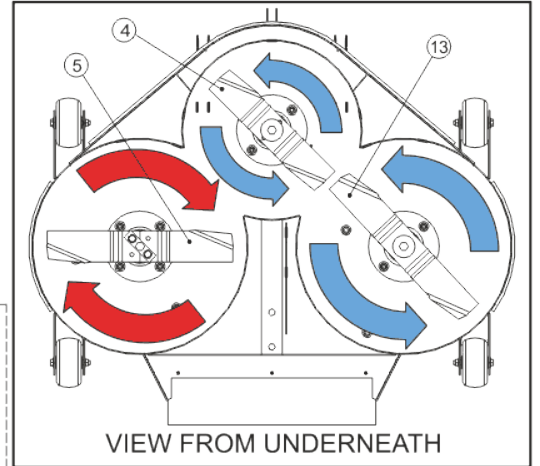

**42 INCH XRD DECK
REAR DISCHARGE OR MULCH DECK**

Alternative MK3 Tractor Adapter Kit Part

VIEW FROM UNDERNEATH

MK3 Tractor Adapter Kit Parts Only

1	327401400	OBSOLETE
2	327401500	OBSOLETE
3	40503607	BEARING HOUSING ASSY SHORT SHAFT
4	16869102	BLADE
5	16869201	NEW PART NO: 16869202 R/H BLADE 15"
6	08819901	OBSOLETE
7	14868900	RUBBER FLAP (T/AXLE DEFLECTOR)
8	541113000	SWEEPER & COMBI DECK FLAP STRIP
9	20869502	5"INTERNAL PULLEY/KEYWA
10	30831500	DECK BEARING HOUSING SLINGER 2005
11	541039100	OBSOLETE
12	22870000	AA120 BELT
13	16869102	BLADE
14	40503507	DECK BEARING HOUSING ASSY LONG SHAFT
15	358098300	OBSOLETE
16	183004200	TR D 98 IDLER PULLEY SPACER
17	18831602	NEW PART NO: 18831600 SPACER JOCKEY WHEEL
18	10811600	BEARING (PTO HOUSING)
19	209044601	OBSOLETE
20	31351101	NEW PART NO: 31351100 SWEEPER JOCKEY CAP
21	20811500	PTO JOCKEY PULLEY (CAPITOL)
22	183853800	UNIVERSAL JOCKEY PIVOT SPACER
23	301123800	JOGGLED BELT RETAINING PULLEY BRACKET
24	183530500	36",38",42"HGM DECK DRIVE PULLEY
25	20870202	7" DECK DRIVE PULLEY
26	7320	ANTI SCALP WHEEL
27	32731000	BELT TENSION PLATE 96
28	179550400	OBSOLETE
29	088003700	WASHER - M8 X 21 X 1.6
30	12860100	RIVET 4.8 X 16MM ALLOY POP 1031-4816
31	09853401	KEY-1/4SQ X 1 1/4 AMERICAN SPEC ROUNDED
32	04920100	M8 NYLOC NUT
33	07847600	CIRCLIP 40MM
34	52936700	OILITE BUSH - 5/8OD X 1/2ID X 1/2LONG
35	27111200	DECK PAN TAB WASHER
36	088003800	M8 INTERNALLY SERRATED SHAKEPROOF WASHER
37	02825900	BOLT, M8 X 20MM
38	02886000	M10 X 30 S/SCREW BZP
39	028662600	BOLT M8 X 55