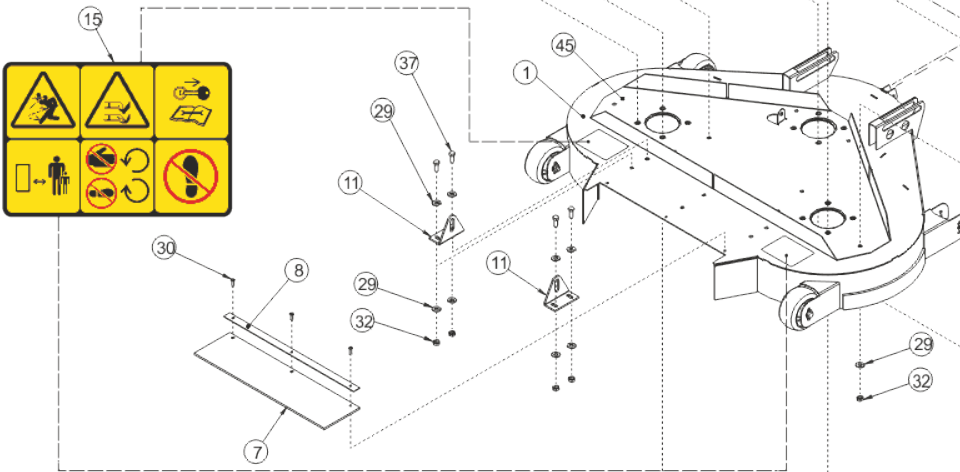

**42 INCH XRD DECK
REAR DISCHARGE OR MULCH DECK**

Alternative MK3 Tractor Adapter Kit Part

VIEW FROM UNDERNEATH

MK3 Tractor Adapter Kit Parts Only

1	327401400	OBSOLETE
2	327401500	OBSOLETE
3	40503607	BEARING HOUSING ASSY SHORT SHAFT
4	16869102	BLADE
5	16869201	NEW PART NO: 16869202 R/H BLADE 15"
6	08819901	OBSOLETE
7	14868900	RUBBER FLAP (T/AXLE DEFLECTOR)
8	541113000	SWEEPER & COMBI DECK FLAP STRIP
9	20869502	5"INTERNAL PULLEY/KEYWA
10	30831500	DECK BEARING HOUSING SLINGER 2005
11	541039100	OBSOLETE
12	22870000	AA120 BELT
13	16869102	BLADE
14	40503507	DECK BEARING HOUSING ASSY LONG SHAFT
15	358098300	OBSOLETE
16	183004200	TR D 98 IDLER PULLEY SPACER
17	18831602	NEW PART NO: 18831600 SPACER JOCKEY WHEEL
18	10811600	BEARING (PTO HOUSING)
19	209044601	OBSOLETE
20	31351101	NEW PART NO: 31351100 SWEEPER JOCKEY CAP
21	20811500	PTO JOCKEY PULLEY (CAPITOL)
22	183853800	UNIVERSAL JOCKEY PIVOT SPACER
23	301123800	JOGGLED BELT RETAINING PULLEY BRACKET
24	183530500	36",38",42"HGM DECK DRIVE PULLEY
25	20870202	7" DECK DRIVE PULLEY
26	7320	ANTI SCALP WHEEL
27	32731000	BELT TENSION PLATE 96
28	179550400	OBSOLETE
29	088003700	WASHER - M8 X 21 X 1.6
30	12860100	RIVET 4.8 X 16MM ALLOY POP 1031-4816
31	09853401	KEY-1/4SQ X 1 1/4 AMERICAN SPEC ROUNDED
32	04920100	M8 NYLOC NUT
33	07847600	CIRCLIP 40MM
34	52936700	OILITE BUSH - 5/8OD X 1/2ID X 1/2LONG
35	27111200	DECK PAN TAB WASHER
36	088003800	M8 INTERNALLY SERRATED SHAKEPROOF WASHER
37	02825900	BOLT, M8 X 20MM
38	02886000	M10 X 30 S/SCREW BZP
39	028662600	BOLT M8 X 55