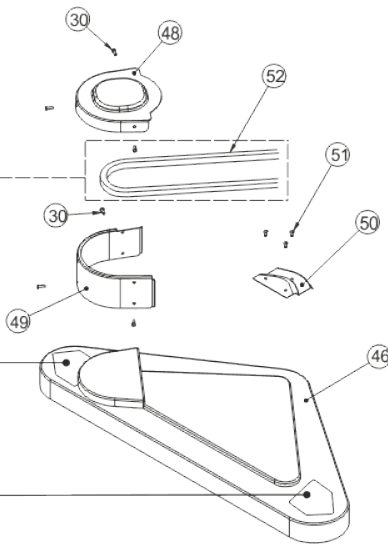

**42 INCH XRD DECK
REAR DISCHARGE OR MULCH DECK**

Alternative MK3 Tractor Adapter Kit Part

VIEW FROM UNDERNEATH

MK3 Tractor Adapter Kit Parts Only

1	327401400	OBSOLETE
2	327401500	OBSOLETE
3	40503607	BEARING HOUSING ASSY SHORT SHAFT
4	16869102	BLADE
5	16869201	NEW PART NO: 16869202 R/H BLADE 15"
6	08819901	OBSOLETE
7	14868900	RUBBER FLAP (T/AXLE DEFLECTOR)
8	541113000	SWEEPER & COMBI DECK FLAP STRIP
9	20869502	5"INTERNAL PULLEY/KEYWA
10	30831500	DECK BEARING HOUSING SLINGER 2005
11	541039100	OBSOLETE
12	22870000	AA120 BELT
13	16869102	BLADE
14	40503507	DECK BEARING HOUSING ASSY LONG SHAFT
15	358098300	OBSOLETE
16	183004200	TR D 98 IDLER PULLEY SPACER
17	18831602	NEW PART NO: 18831600 SPACER JOCKEY WHEEL
18	10811600	BEARING (PTO HOUSING)
19	209044601	OBSOLETE
20	31351101	NEW PART NO: 31351100 SWEEPER JOCKEY CAP
21	20811500	PTO JOCKEY PULLEY (CAPITOL)
22	183853800	UNIVERSAL JOCKEY PIVOT SPACER
23	301123800	JOGGLED BELT RETAINING PULLEY BRACKET
24	183530500	36",38",42"HGM DECK DRIVE PULLEY
25	20870202	7" DECK DRIVE PULLEY
26	7320	ANTI SCALP WHEEL
27	32731000	BELT TENSION PLATE 96
28	179550400	OBSOLETE
29	088003700	WASHER - M8 X 21 X 1.6
30	12860100	RIVET 4.8 X 16MM ALLOY POP 1031-4816
31	09853401	KEY-1/4SQ X 1 1/4 AMERICAN SPEC ROUNDED
32	04920100	M8 NYLOC NUT
33	07847600	CIRCLIP 40MM
34	52936700	OILITE BUSH - 5/8OD X 1/2ID X 1/2LONG
35	27111200	DECK PAN TAB WASHER
36	088003800	M8 INTERNALLY SERRATED SHAKEPROOF WASHER
37	02825900	BOLT, M8 X 20MM
38	02886000	M10 X 30 S/SCREW BZP
39	028662600	BOLT M8 X 55