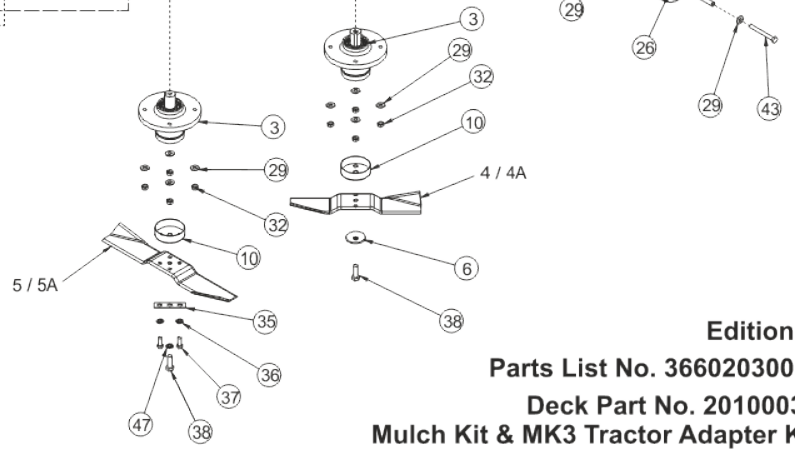

**42 INCH XRD DECK
REAR DISCHARGE OR MULCH DECK**

Alternative MK3 Tractor Adapter Kit Part

VIEW FROM UNDERNEATH

MK3 Tractor Adapter Kit Parts Only

1	327401400	OBSOLETE
2	327401500	OBSOLETE
3	40503607	BEARING HOUSING ASSY SHORT SHAFT
4	16869102	BLADE
5	16869201	NEW PART NO: 16869202 R/H BLADE 15"
6	08819901	OBSOLETE
7	14868900	RUBBER FLAP (T/AXLE DEFLECTOR)
8	541113000	SWEEPER & COMBI DECK FLAP STRIP
9	20869502	5"INTERNAL PULLEY/KEYWA
10	30831500	DECK BEARING HOUSING SLINGER 2005
11	541039100	OBSOLETE
12	22870000	AA120 BELT
13	16869102	BLADE
14	40503507	DECK BEARING HOUSING ASSY LONG SHAFT
15	358098300	OBSOLETE
16	183004200	TR D 98 IDLER PULLEY SPACER
17	18831602	NEW PART NO: 18831600 SPACER JOCKEY WHEEL
18	10811600	BEARING (PTO HOUSING)
19	209044601	OBSOLETE
20	31351101	NEW PART NO: 31351100 SWEEPER JOCKEY CAP
21	20811500	PTO JOCKEY PULLEY (CAPITOL)
22	183853800	UNIVERSAL JOCKEY PIVOT SPACER
23	301123800	JOGGLED BELT RETAINING PULLEY BRACKET
24	183530500	36",38",42"HGM DECK DRIVE PULLEY
25	20870202	7" DECK DRIVE PULLEY
26	7320	ANTI SCALP WHEEL
27	32731000	BELT TENSION PLATE 96
28	179550400	OBSOLETE
29	088003700	WASHER - M8 X 21 X 1.6
30	12860100	RIVET 4.8 X 16MM ALLOY POP 1031-4816
31	09853401	KEY-1/4SQ X 1 1/4 AMERICAN SPEC ROUNDED
32	04920100	M8 NYLOC NUT
33	07847600	CIRCLIP 40MM
34	52936700	OILITE BUSH - 5/8OD X 1/2ID X 1/2LONG
35	27111200	DECK PAN TAB WASHER
36	088003800	M8 INTERNALLY SERRATED SHAKEPROOF WASHER
37	02825900	BOLT, M8 X 20MM
38	02886000	M10 X 30 S/SCREW BZP
39	028662600	BOLT M8 X 55