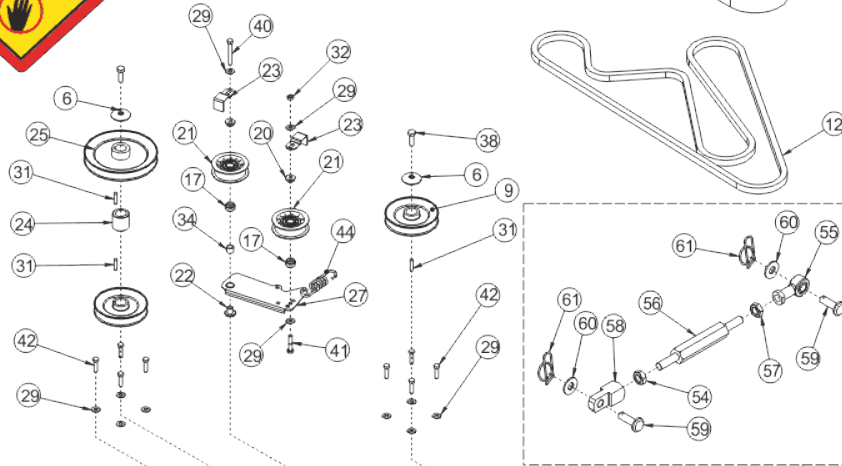

**42 INCH XRD DECK
REAR DISCHARGE OR MULCH DECK**

Alternative MK3 Tractor Adapter Kit Part

VIEW FROM UNDERNEATH