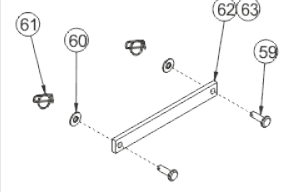

**42 INCH XRD DECK
REAR DISCHARGE OR MULCH DECK**

Alternative MK3 Tractor Adapter Kit Part

VIEW FROM UNDERNEATH

MK3 Tractor Adapter Kit Parts Only

1	327401400	OBSOLETE
2	327401500	OBSOLETE
3	40503607	BEARING HOUSING ASSY SHORT SHAFT
4	16869102	BLADE
5	16869201	NEW PART NO: 16869202 R/H BLADE 15"
6	08819901	OBSOLETE
7	14868900	RUBBER FLAP (T/AXLE DEFLECTOR)
8	541113000	SWEEPER & COMBI DECK FLAP STRIP
9	20869502	5"INTERNAL PULLEY/KEYWA
10	30831500	DECK BEARING HOUSING SLINGER 2005
11	541039100	OBSOLETE
12	22870000	AA120 BELT
13	16869102	BLADE
14	40503507	DECK BEARING HOUSING ASSY LONG SHAFT
15	358098300	OBSOLETE
16	183004200	TR D 98 IDLER PULLEY SPACER
17	18831602	NEW PART NO: 18831600 SPACER JOCKEY WHEEL
18	10811600	BEARING (PTO HOUSING)
19	209044601	OBSOLETE
20	31351101	NEW PART NO: 31351100 SWEEPER JOCKEY CAP
21	20811500	PTO JOCKEY PULLEY (CAPITOL)
22	183853800	UNIVERSAL JOCKEY PIVOT SPACER
23	301123800	JOGGLED BELT RETAINING PULLEY BRACKET
24	183530500	36",38",42"HGM DECK DRIVE PULLEY
25	20870202	7" DECK DRIVE PULLEY
26	7320	ANTI SCALP WHEEL
27	32731000	BELT TENSION PLATE 96
28	179550400	OBSOLETE
29	088003700	WASHER - M8 X 21 X 1.6
30	12860100	RIVET 4.8 X 16MM ALLOY POP 1031-4816
31	09853401	KEY-1/4SQ X 1 1/4 AMERICAN SPEC ROUNDED
32	04920100	M8 NYLOC NUT
33	07847600	CIRCLIP 40MM
34	52936700	OILITE BUSH - 5/8OD X 1/2ID X 1/2LONG
35	27111200	DECK PAN TAB WASHER
36	088003800	M8 INTERNALLY SERRATED SHAKEPROOF WASHER
37	02825900	BOLT, M8 X 20MM
38	02886000	M10 X 30 S/SCREW BZP
39	028662600	BOLT M8 X 55