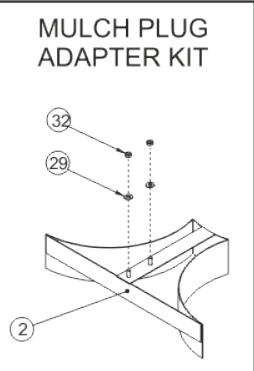

**42 INCH XRD DECK
REAR DISCHARGE OR MULCH DECK**

Alternative MK3 Tractor Adapter Kit Part

VIEW FROM UNDERNEATH

MK3 Tractor Adapter Kit Parts Only

1	327401400	OBSOLETE
2	327401500	OBSOLETE
3	40503607	BEARING HOUSING ASSY SHORT SHAFT
4	16869102	BLADE
5	16869201	NEW PART NO: 16869202 R/H BLADE 15"
6	08819901	OBSOLETE
7	14868900	RUBBER FLAP (T/AXLE DEFLECTOR)
8	541113000	SWEEPER & COMBI DECK FLAP STRIP
9	20869502	5"INTERNAL PULLEY/KEYWA
10	30831500	DECK BEARING HOUSING SLINGER 2005
11	541039100	OBSOLETE
12	22870000	AA120 BELT
13	16869102	BLADE
14	40503507	DECK BEARING HOUSING ASSY LONG SHAFT
15	358098300	OBSOLETE
16	183004200	TR D 98 IDLER PULLEY SPACER
17	18831602	NEW PART NO: 18831600 SPACER JOCKEY WHEEL
18	10811600	BEARING (PTO HOUSING)
19	209044601	OBSOLETE
20	31351101	NEW PART NO: 31351100 SWEEPER JOCKEY CAP
21	20811500	PTO JOCKEY PULLEY (CAPITOL)
22	183853800	UNIVERSAL JOCKEY PIVOT SPACER
23	301123800	JOGGLED BELT RETAINING PULLEY BRACKET
24	183530500	36",38",42"HGM DECK DRIVE PULLEY
25	20870202	7" DECK DRIVE PULLEY
26	7320	ANTI SCALP WHEEL
27	32731000	BELT TENSION PLATE 96
28	179550400	OBSOLETE
29	088003700	WASHER - M8 X 21 X 1.6
30	12860100	RIVET 4.8 X 16MM ALLOY POP 1031-4816
31	09853401	KEY-1/4SQ X 1 1/4 AMERICAN SPEC ROUNDED
32	04920100	M8 NYLOC NUT
33	07847600	CIRCLIP 40MM
34	52936700	OILITE BUSH - 5/8OD X 1/2ID X 1/2LONG
35	27111200	DECK PAN TAB WASHER
36	088003800	M8 INTERNALLY SERRATED SHAKEPROOF WASHER
37	02825900	BOLT, M8 X 20MM
38	02886000	M10 X 30 S/SCREW BZP
39	028662600	BOLT M8 X 55