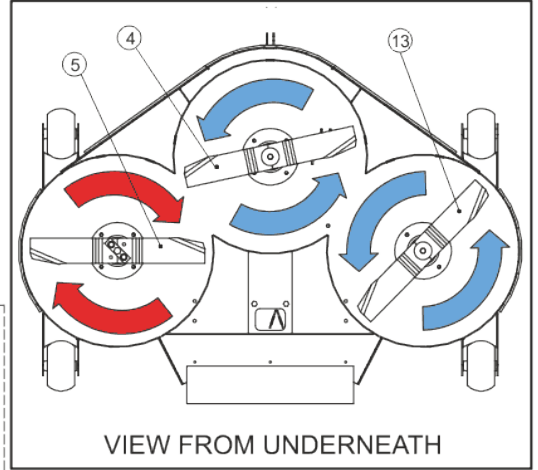

**48 INCH XRD DECK
REAR DISCHARGE OR MULCH DECK**

Alternative MK3 Tractor Adapter Kit Part

VIEW FROM UNDERNEATH

1	327401600	OBSOLETE
2	327401700	OBSOLETE
3	40503607	BEARING HOUSING ASSY SHORT SHAFT
4	16928900	17.5" LEFT HAND BLADE 1 HOLE
5	16929000	17.5" R H BLADE
6	08819901	OBSOLETE
7	14868900	RUBBER FLAP (T/AXLE DEFLECTOR)
8	541113000	SWEEPER & COMBI DECK FLAP STRIP
9	20869502	5"INTERNAL PULLEY/KEYWAY
10	30831500	DECK BEARING HOUSING SLINGER 2005
11	541039100	OBSOLETE
12	22928800	GATES BB-136 BELT
13	16928900	17.5" LEFT HAND BLADE 1 HOLE
14	40503507	DECK BEARING HOUSING ASSY LONG SHAFT
15	358098300	OBSOLETE
16	183004200	TR D 98 IDLER PULLEY SPACER
17	18831602	NEW PART NO: 18831600 SPACER JOCKEY WHEEL
18	10811600	BEARING (PTO HOUSING)
19	209044601	OBSOLETE
20	31351101	NEW PART NO: 31351100 SWEEPER JOCKEY CAP
21	20811500	PTO JOCKEY PULLEY (CAPITOL)
22	183853800	UNIVERSAL JOCKEY PIVOT SPACER
23	301123800	JOGGLED BELT RETAINING PULLEY BRACKET
24	183530500	36",38",42"HGM DECK DRIVE PULLEY SPA
25	20870202	7" DECK DRIVE PULLEY
26	149554900	50" DECK DIESEL ANTI SCALP WHEEL ARIEN
27	32731000	BELT TENSION PLATE 96
28	183856000	OBSOLETE
29	088003700	WASHER - M8 X 21 X 1.6
30	12860100	RIVET 4.8 X 16MM ALLOY POP 1031-4816
31	09853401	KEY-1/4SQ X 1 1/4 AMERICAN SPEC ROUNDED
32	04920100	M8 NYLOC NUT
33	07847600	CIRCLIP 40MM
34	52936700	OILITE BUSH - 5/8OD X 1/2ID X 1/2LONG
35	27111200	DECK PAN TAB WASHER
36	088003800	M8 INTERNALLY SERRATED SHAKEPROOF WASHER
37	02825900	BOLT, M8 X 20MM
38	02886000	M10 X 30 S/SCREW BZP
39	028662600	BOLT M8 X 55