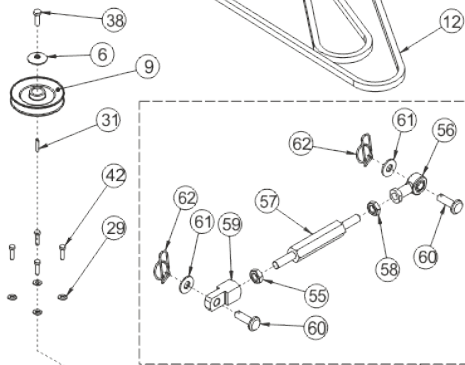

**48 INCH XRD DECK
REAR DISCHARGE OR MULCH DECK**

Alternative MK3 Tractor Adapter Kit Part