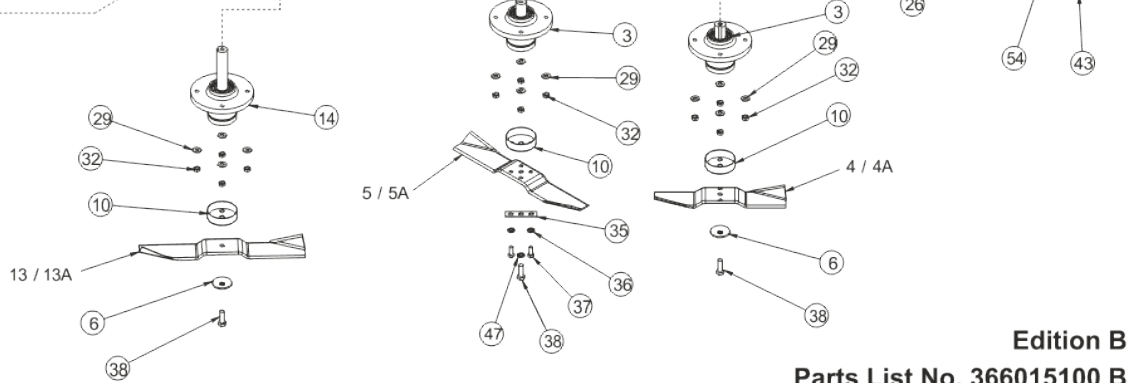

**48 INCH XRD DECK
REAR DISCHARGE OR MULCH DECK**

Alternative MK3 Tractor Adapter Kit Part

VIEW FROM UNDERNEATH