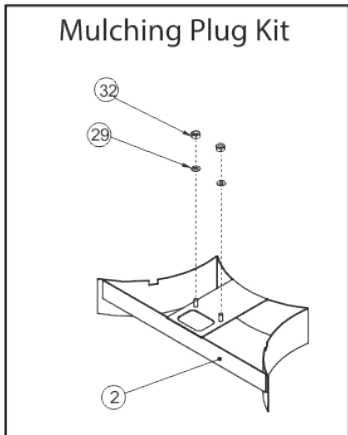

**48 INCH XRD DECK
REAR DISCHARGE OR MULCH DECK**

Alternative MK3 Tractor Adapter Kit Part

VIEW FROM UNDERNEATH

1	327401600	OBSOLETE
2	327401700	OBSOLETE
3	40503607	BEARING HOUSING ASSY SHORT SHAFT
4	16928900	17.5" LEFT HAND BLADE 1 HOLE
5	16929000	17.5" R H BLADE
6	08819901	OBSOLETE
7	14868900	RUBBER FLAP (T/AXLE DEFLECTOR)
8	541113000	SWEEPER & COMBI DECK FLAP STRIP
9	20869502	5"INTERNAL PULLEY/KEYWAY
10	30831500	DECK BEARING HOUSING SLINGER 2005
11	541039100	OBSOLETE
12	22928800	GATES BB-136 BELT
13	16928900	17.5" LEFT HAND BLADE 1 HOLE
14	40503507	DECK BEARING HOUSING ASSY LONG SHAFT
15	358098300	OBSOLETE
16	183004200	TR D 98 IDLER PULLEY SPACER
17	18831602	NEW PART NO: 18831600 SPACER JOCKEY WHEEL
18	10811600	BEARING (PTO HOUSING)
19	209044601	OBSOLETE
20	31351101	NEW PART NO: 31351100 SWEEPER JOCKEY CAP
21	20811500	PTO JOCKEY PULLEY (CAPITOL)
22	183853800	UNIVERSAL JOCKEY PIVOT SPACER
23	301123800	JOGGLED BELT RETAINING PULLEY BRACKET
24	183530500	36",38",42"HGM DECK DRIVE PULLEY SPA
25	20870202	7" DECK DRIVE PULLEY
26	149554900	50" DECK DIESEL ANTI SCALP WHEEL ARIEN
27	32731000	BELT TENSION PLATE 96
28	183856000	OBSOLETE
29	088003700	WASHER - M8 X 21 X 1.6
30	12860100	RIVET 4.8 X 16MM ALLOY POP 1031-4816
31	09853401	KEY-1/4SQ X 1 1/4 AMERICAN SPEC ROUNDED
32	04920100	M8 NYLOC NUT
33	07847600	CIRCLIP 40MM
34	52936700	OILITE BUSH - 5/8OD X 1/2ID X 1/2LONG
35	27111200	DECK PAN TAB WASHER
36	088003800	M8 INTERNALLY SERRATED SHAKEPROOF WASHER
37	02825900	BOLT, M8 X 20MM
38	02886000	M10 X 30 S/SCREW BZP
39	028662600	BOLT M8 X 55