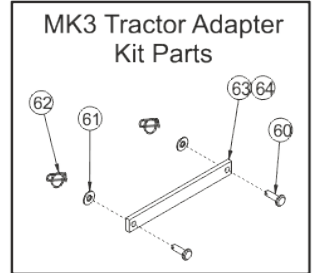

**48 INCH XRD DECK
REAR DISCHARGE OR MULCH DECK**

Alternative MK3 Tractor Adapter Kit Part

VIEW FROM UNDERNEATH

1	327401600	OBSOLETE
2	327401700	OBSOLETE
3	40503607	BEARING HOUSING ASSY SHORT SHAFT
4	16928900	17.5" LEFT HAND BLADE 1 HOLE
5	16929000	17.5" R H BLADE
6	08819901	OBSOLETE
7	14868900	RUBBER FLAP (T/AXLE DEFLECTOR)
8	541113000	SWEEPER & COMBI DECK FLAP STRIP
9	20869502	5"INTERNAL PULLEY/KEYWAY
10	30831500	DECK BEARING HOUSING SLINGER 2005
11	541039100	OBSOLETE
12	22928800	GATES BB-136 BELT
13	16928900	17.5" LEFT HAND BLADE 1 HOLE
14	40503507	DECK BEARING HOUSING ASSY LONG SHAFT
15	358098300	OBSOLETE
16	183004200	TR D 98 IDLER PULLEY SPACER
17	18831602	NEW PART NO: 18831600 SPACER JOCKEY WHEEL
18	10811600	BEARING (PTO HOUSING)
19	209044601	OBSOLETE
20	31351101	NEW PART NO: 31351100 SWEEPER JOCKEY CAP
21	20811500	PTO JOCKEY PULLEY (CAPITOL)
22	183853800	UNIVERSAL JOCKEY PIVOT SPACER
23	301123800	JOGGLED BELT RETAINING PULLEY BRACKET
24	183530500	36",38",42"HGM DECK DRIVE PULLEY SPA
25	20870202	7" DECK DRIVE PULLEY
26	149554900	50" DECK DIESEL ANTI SCALP WHEEL ARIEN
27	32731000	BELT TENSION PLATE 96
28	183856000	OBSOLETE
29	088003700	WASHER - M8 X 21 X 1.6
30	12860100	RIVET 4.8 X 16MM ALLOY POP 1031-4816
31	09853401	KEY-1/4SQ X 1 1/4 AMERICAN SPEC ROUNDED
32	04920100	M8 NYLOC NUT
33	07847600	CIRCLIP 40MM
34	52936700	OILITE BUSH - 5/8OD X 1/2ID X 1/2LONG
35	27111200	DECK PAN TAB WASHER
36	088003800	M8 INTERNALLY SERRATED SHAKEPROOF WASHER
37	02825900	BOLT, M8 X 20MM
38	02886000	M10 X 30 S/SCREW BZP
39	028662600	BOLT M8 X 55