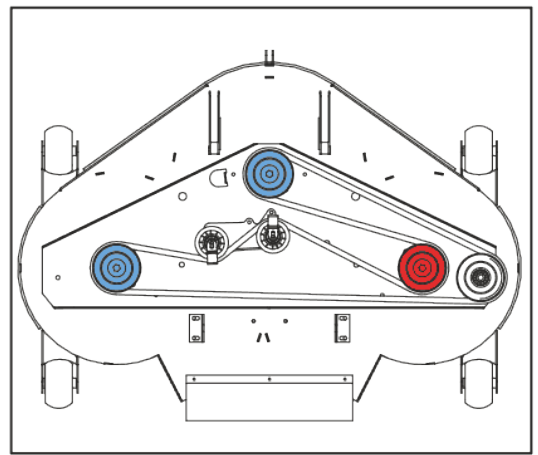

**48 INCH XRD DECK
REAR DISCHARGE OR MULCH DECK**

Alternative MK3 Tractor Adapter Kit Part

VIEW FROM UNDERNEATH

1	327401600	OBSOLETE
2	327401700	OBSOLETE
3	40503607	BEARING HOUSING ASSY SHORT SHAFT
4	16928900	17.5" LEFT HAND BLADE 1 HOLE
5	16929000	17.5" R H BLADE
6	08819901	OBSOLETE
7	14868900	RUBBER FLAP (T/AXLE DEFLECTOR)
8	541113000	SWEEPER & COMBI DECK FLAP STRIP
9	20869502	5"INTERNAL PULLEY/KEYWAY
10	30831500	DECK BEARING HOUSING SLINGER 2005
11	541039100	OBSOLETE
12	22928800	GATES BB-136 BELT
13	16928900	17.5" LEFT HAND BLADE 1 HOLE
14	40503507	DECK BEARING HOUSING ASSY LONG SHAFT
15	358098300	OBSOLETE
16	183004200	TR D 98 IDLER PULLEY SPACER
17	18831602	NEW PART NO: 18831600 SPACER JOCKEY WHEEL
18	10811600	BEARING (PTO HOUSING)
19	209044601	OBSOLETE
20	31351101	NEW PART NO: 31351100 SWEEPER JOCKEY CAP
21	20811500	PTO JOCKEY PULLEY (CAPITOL)
22	183853800	UNIVERSAL JOCKEY PIVOT SPACER
23	301123800	JOGGLED BELT RETAINING PULLEY BRACKET
24	183530500	36",38",42"HGM DECK DRIVE PULLEY SPA
25	20870202	7" DECK DRIVE PULLEY
26	149554900	50" DECK DIESEL ANTI SCALP WHEEL ARIEN
27	32731000	BELT TENSION PLATE 96
28	183856000	OBSOLETE
29	088003700	WASHER - M8 X 21 X 1.6
30	12860100	RIVET 4.8 X 16MM ALLOY POP 1031-4816
31	09853401	KEY-1/4SQ X 1 1/4 AMERICAN SPEC ROUNDED
32	04920100	M8 NYLOC NUT
33	07847600	CIRCLIP 40MM
34	52936700	OILITE BUSH - 5/8OD X 1/2ID X 1/2LONG
35	27111200	DECK PAN TAB WASHER
36	088003800	M8 INTERNALLY SERRATED SHAKEPROOF WASHER
37	02825900	BOLT, M8 X 20MM
38	02886000	M10 X 30 S/SCREW BZP
39	028662600	BOLT M8 X 55