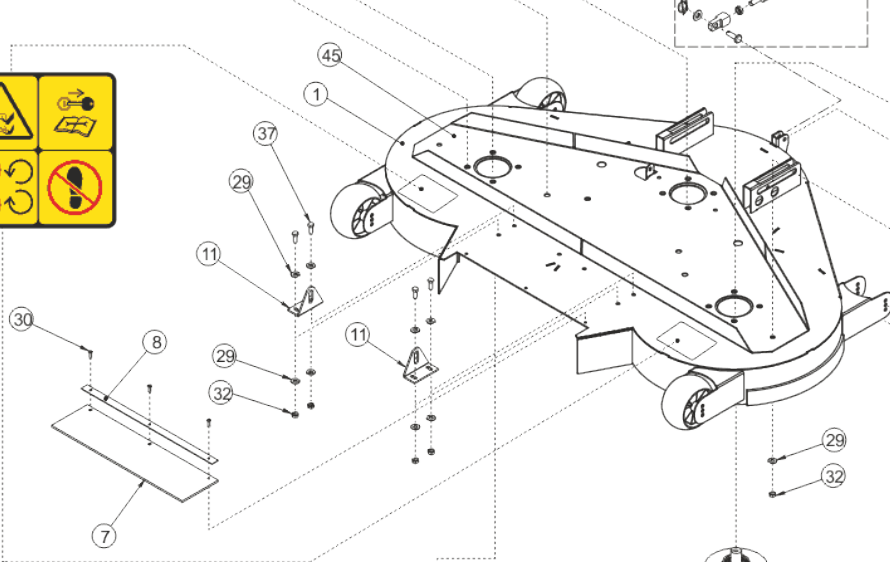

**48 INCH XRD DECK
REAR DISCHARGE OR MULCH DECK**

Alternative MK3 Tractor Adapter Kit Part

VIEW FROM UNDERNEATH

1	327401600	OBSOLETE
2	327401700	OBSOLETE
3	40503607	BEARING HOUSING ASSY SHORT SHAFT
4	16928900	17.5" LEFT HAND BLADE 1 HOLE
5	16929000	17.5" R H BLADE
6	08819901	OBSOLETE
7	14868900	RUBBER FLAP (T/AXLE DEFLECTOR)
8	541113000	SWEEPER & COMBI DECK FLAP STRIP
9	20869502	5"INTERNAL PULLEY/KEYWAY
10	30831500	DECK BEARING HOUSING SLINGER 2005
11	541039100	OBSOLETE
12	22928800	GATES BB-136 BELT
13	16928900	17.5" LEFT HAND BLADE 1 HOLE
14	40503507	DECK BEARING HOUSING ASSY LONG SHAFT
15	358098300	OBSOLETE
16	183004200	TR D 98 IDLER PULLEY SPACER
17	18831602	NEW PART NO: 18831600 SPACER JOCKEY WHEEL
18	10811600	BEARING (PTO HOUSING)
19	209044601	OBSOLETE
20	31351101	NEW PART NO: 31351100 SWEEPER JOCKEY CAP
21	20811500	PTO JOCKEY PULLEY (CAPITOL)
22	183853800	UNIVERSAL JOCKEY PIVOT SPACER
23	301123800	JOGGLED BELT RETAINING PULLEY BRACKET
24	183530500	36",38",42"HGM DECK DRIVE PULLEY SPA
25	20870202	7" DECK DRIVE PULLEY
26	149554900	50" DECK DIESEL ANTI SCALP WHEEL ARIEN
27	32731000	BELT TENSION PLATE 96
28	183856000	OBSOLETE
29	088003700	WASHER - M8 X 21 X 1.6
30	12860100	RIVET 4.8 X 16MM ALLOY POP 1031-4816
31	09853401	KEY-1/4SQ X 1 1/4 AMERICAN SPEC ROUNDED
32	04920100	M8 NYLOC NUT
33	07847600	CIRCLIP 40MM
34	52936700	OILITE BUSH - 5/8OD X 1/2ID X 1/2LONG
35	27111200	DECK PAN TAB WASHER
36	088003800	M8 INTERNALLY SERRATED SHAKEPROOF WASHER
37	02825900	BOLT, M8 X 20MM
38	02886000	M10 X 30 S/SCREW BZP
39	028662600	BOLT M8 X 55