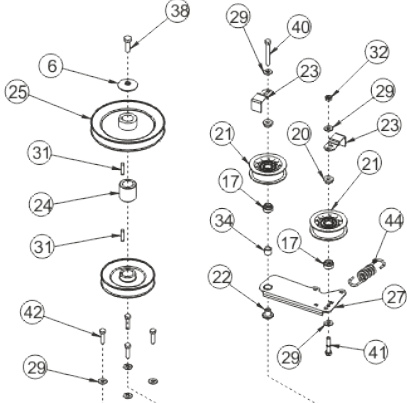

**48 INCH XRD DECK
REAR DISCHARGE OR MULCH DECK**

Alternative MK3 Tractor Adapter Kit Part