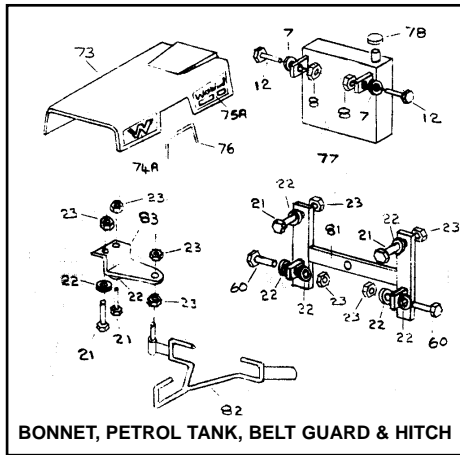

**PARTS ILLUSTRATION FOR:
48" Grass Cutter Mk2 with
Contra-Rotating Blades
Parts Illustration W16 (All Parts Not
Listed are as W8 and W11)**

PARTS LIST FOR:

48" Grass Cutter Mk2 with Contra-Rotating Blades

(Supplementary Parts List W16, All Parts Not Listed are as W8 and W11)

Item	Part No	Description	Qty	Item	Part No	Description	Qty	Item	Part No	Description	Qty
1	866	Height Adjuster Knob	1	38	268	Key	3	71	714	Star Washer 5/16"	4
2	1070	Selector Rod	1	39	267	Bearing	4	72	524	Bolt 3/8" x 3/8"	4
3	903M	Spring	1	40	2062	Blade Boss - OBSELETE	2	73	2078	Bonnet	1
4	78	Setscrew	7	41	1073	Blade 24", Left Hand	2	74(NI)	2079	'W' Transfer, Right Hand	1
5	2050	Carrier Cutter Deck	1		3341	Blade 24", Right Hand	2	75A	2080	'W' Transfer, Left Hand	1
6	713	Bolt 1/4" x 1 1/2"	2	42	2064	Belt/Pulley Guard	1	75(NI)	2081	'Westwood' Transfer, Right Hand	1
7	520	Washer 1/4"	12	43	2065	Cutter Deck	1	75A	2082	'Westwood' Transfer, Left Hand	1
8	1089	Nyloc 1/4"	7	44	2068	Wheel Frame, Height Adjuster	2	76	2083	Beading	2
9	907	Carrier Bracket	1	44A	2069	Wheel Frame, Height Adjuster Plate	2	77	2084	Petrol Tank	1
10	1071	Quadrant	1	45	2066	Wheel Frame, Right Hand	1	78	20-85	Petrol, Tank Cap	1
11	2051	Quadrant Bracket	1	46	2067	Wheel Frame, Left Hand	1	79	2086	Choke Switch	1
12	386	Bolt 1/4" x 1/2"	3	47	2070	Wheel Bracket	4	80	2088	Hitch Bracket	1
13	142	Washer 3/4"	3	48	2071	Wheel Bracket Bush	2	81	2089	Bracket (for Hitch Bracket)	1
14	524	Bolt 5/16" x 3/4"	4	49	2072	Wheel	4	82	2090	Engine Belt Guide	1
15	148	Washer 5/16"	16	50	2073	Wheel Bush	4	83	2091	Engine Belt Guide Bracket	1
16	391	Nyloc 5/16"	8	51	57	Washer 1/2"	16	84	2093	Petrol Filter	1
17	337	Split Pin	4	52	2074	Bar Hitch, Right Hand	1	85	2095	Petrol Filter Pipe Clips	3
18	1086	Cable Spacer	2	53	2075	Bar Hitch, Left Hand	1	86	2092	Control Panel	1
19	2033	Pivot	2	54	1084	Pin 1 1/4"	4	87	2096	Rubber Flap	1
20	2052	Cable	2	55	350	Pin 1 3/4"	4	88	2087	Choke Switch Cable	1
21	66	Bolt 3/8" x 1"	16	56	528	Setscrew	2	89	8	Washer	2
22	510	Washer 3/8"	30	57	927	Star washer 3/8"	2	90	2094	Petrol Filter Pipes	1
23	511	Nyloc 3/8"	16	58	210	Screw 2BA x 3/4"	2				
26	446	Bolt 5/16" x 3"	4	59	677	Nut 2BA	2				
27	926	Washer 25mm	6	60	68	Bolt 3/8" x 1 1/2"	6				
28	916	Pulley 7"	1	61	831	Roll Pin 1/8" dia. x 1 1/2" long	1				
29	2053	Belt	1	62	328	R Clip	8				
30	2054	Pulley Guard	1	63	108	Spring	4				
31	2055	Spacer 5/8"	1	64	2063	Washer	4				
32	2056	Spacer 1/4"	1	65	1030	Washer (3/8" Special)	4				
33	2057	Toothed Pulley	2	66	2097	Tab Washer	2				
34	1472	Toothed Belt	1	67	1040	Spacer 1/4"	2				
35	2059	Belt Guide	1	68	2076	Bolt (1/4" Special)	1				
36	2060	Cutter Spindle, Small	1	69	387	Nut 1/4"	2				
37	2061	Cutter Spindle, Large	1	70	2077	Stop	1