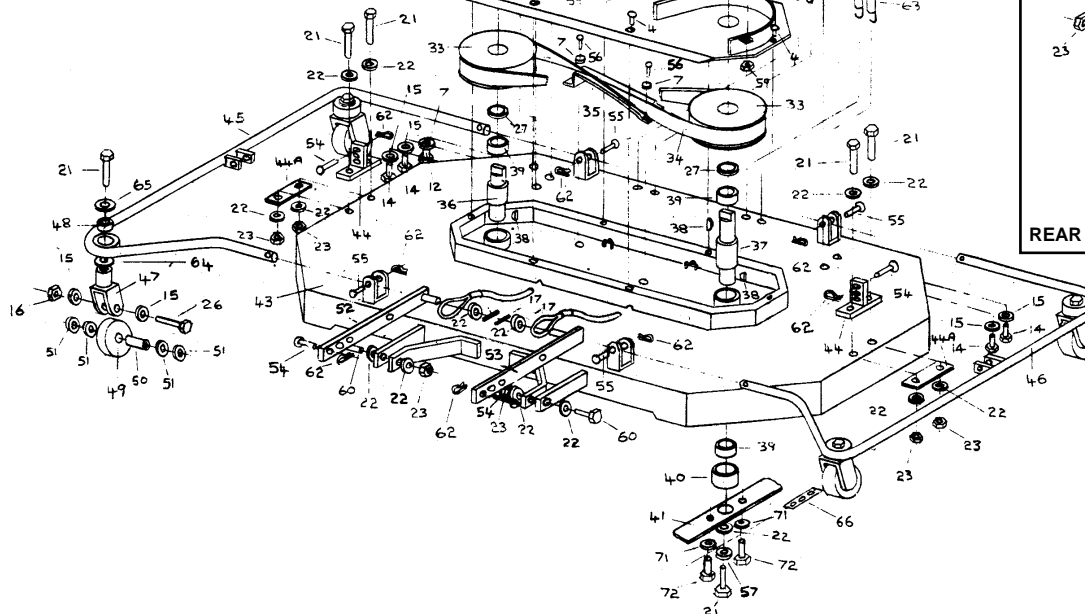

**PARTS ILLUSTRATION FOR:
48" Grass Cutter Mk2 with
Contra-Rotating Blades
Parts Illustration W16 (All Parts Not
Listed are as W8 and W11)**

PARTS LIST FOR:

48" Grass Cutter Mk2 with Contra-Rotating Blades

(Supplementary Parts List W16, All Parts Not Listed are as W8 and W11)

Item	Part No	Description	Qty	Item	Part No	Description	Qty	Item	Part No	Description	Qty
1	866	Height Adjuster Knob	1	38	268	Key	3	71	714	Star Washer 5/16"	4
2	1070	Selector Rod	1	39	267	Bearing	4	72	524	Bolt 3/8" x 3/8"	4
3	903M	Spring	1	40	2062	Blade Boss - OBSELETE	2	73	2078	Bonnet	1
4	78	Setscrew	7	41	1073	Blade 24", Left Hand	2	74(NI)	2079	'W' Transfer, Right Hand	1
5	2050	Carrier Cutter Deck	1		3341	Blade 24", Right Hand	2	75A	2080	'W' Transfer, Left Hand	1
6	713	Bolt 1/4" x 1 1/2"	2	42	2064	Belt/Pulley Guard	1	75(NI)	2081	'Westwood' Transfer, Right Hand	1
7	520	Washer 1/4"	12	43	2065	Cutter Deck	1	75A	2082	'Westwood' Transfer, Left Hand	1
8	1089	Nyloc 1/4"	7	44	2068	Wheel Frame, Height Adjuster	2	76	2083	Beading	2
9	907	Carrier Bracket	1	44A	2069	Wheel Frame, Height Adjuster Plate	2	77	2084	Petrol Tank	1
10	1071	Quadrant	1	45	2066	Wheel Frame, Right Hand	1	78	20-85	Petrol, Tank Cap	1
11	2051	Quadrant Bracket	1	46	2067	Wheel Frame, Left Hand	1	79	2086	Choke Switch	1
12	386	Bolt 1/4" x 1/2"	3	47	2070	Wheel Bracket	4	80	2088	Hitch Bracket	1
13	142	Washer 3/4"	3	48	2071	Wheel Bracket Bush	2	81	2089	Bracket (for Hitch Bracket)	1
14	524	Bolt 5/16" x 3/4"	4	49	2072	Wheel	4	82	2090	Engine Belt Guide	1
15	148	Washer 5/16"	16	50	2073	Wheel Bush	4	83	2091	Engine Belt Guide Bracket	1
16	391	Nyloc 5/16"	8	51	57	Washer 1/2"	16	84	2093	Petrol Filter	1
17	337	Split Pin	4	52	2074	Bar Hitch, Right Hand	1	85	2095	Petrol Filter Pipe Clips	3
18	1086	Cable Spacer	2	53	2075	Bar Hitch, Left Hand	1	86	2092	Control Panel	1
19	2033	Pivot	2	54	1084	Pin 1 1/4"	4	87	2096	Rubber Flap	1
20	2052	Cable	2	55	350	Pin 1 3/4"	4	88	2087	Choke Switch Cable	1
21	66	Bolt 3/8" x 1"	16	56	528	Setscrew	2	89	8	Washer	2
22	510	Washer 3/8"	30	57	927	Star washer 3/8"	2	90	2094	Petrol Filter Pipes	1
23	511	Nyloc 3/8"	16	58	210	Screw 2BA x 3/4"	2				
26	446	Bolt 5/16" x 3"	4	59	677	Nut 2BA	2				
27	926	Washer 25mm	6	60	68	Bolt 3/8" x 1 1/2"	6				
28	916	Pulley 7"	1	61	831	Roll Pin 1/8" dia. x 1 1/2" long	1				
29	2053	Belt	1	62	328	R Clip	8				
30	2054	Pulley Guard	1	63	108	Spring	4				
31	2055	Spacer 5/8"	1	64	2063	Washer	4				
32	2056	Spacer 1/4"	1	65	1030	Washer (3/8" Special)	4				
33	2057	Toothed Pulley	2	66	2097	Tab Washer	2				
34	1472	Toothed Belt	1	67	1040	Spacer 1/4"	2				
35	2059	Belt Guide	1	68	2076	Bolt (1/4" Special)	1				
36	2060	Cutter Spindle, Small	1	69	387	Nut 1/4"	2				
37	2061	Cutter Spindle, Large	1	70	2077	Stop	1