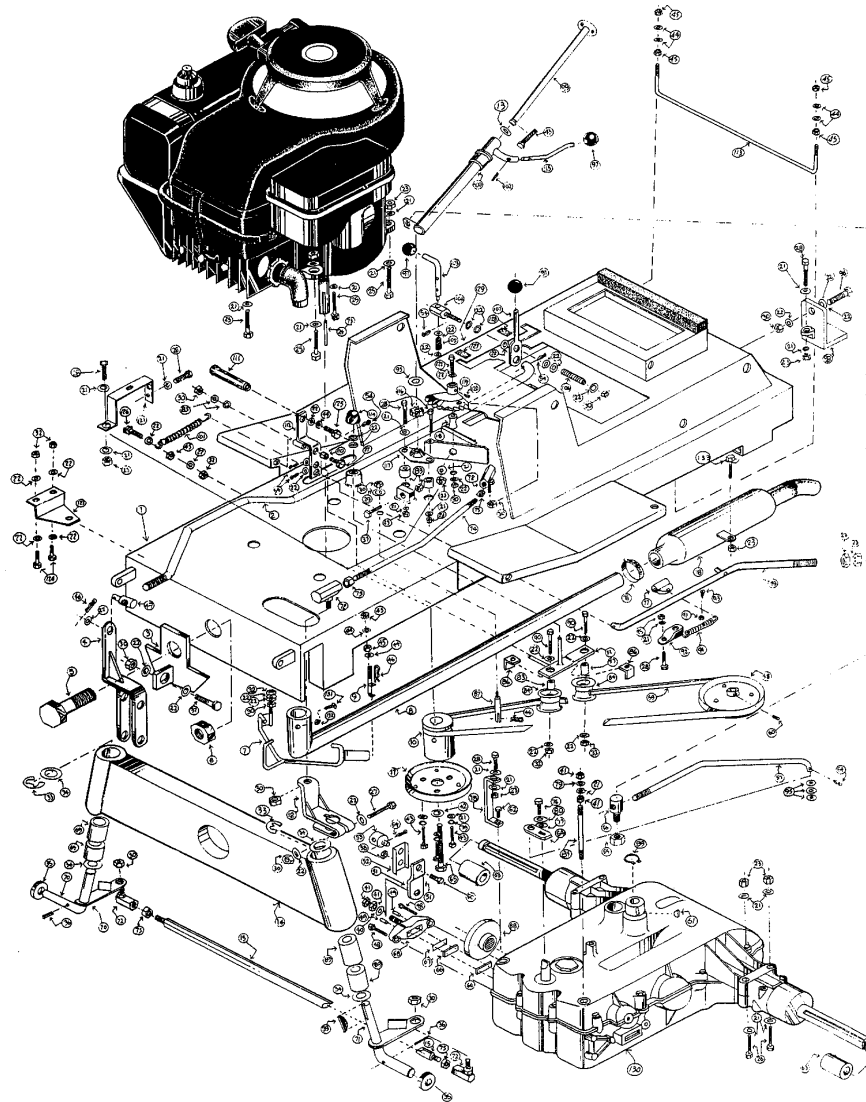

**PARTS ILLUSTRATION FOR:
W6R, W6E, W8E, W8C, W11C, W11E, W16E
Under Frame, Steering, Transaxle,
Engine/Transaxle, Transmission,
Cutter Deck, Controls, Braking, Engine
Exhaust**

PARTS LIST FOR:

W6R, W6E, W8E, W8C, W11C, W11E, W16E – Under Frame,

Steering, Transaxle, Engine/Transaxle, Transmission, Cutter Deck, Controls, Braking, Engine Exhaust

Item	Part No	Description	Qty	Item	Part No	Description	Qty	Item	Part No	Description	Qty
1	1974	Chassis, Baby 6 & 8 STD 8 & 11 HP	1	21	1105	Washer, 5/16" Dia. Ord. Plain	32			Brake Arm Extension	1
	1975	Chassis, 16 HP	1	22	1323	Washer, 3/8" Dia. Ord. Plain	34	54	1233	Split Pin, 1/8" Dia x 3/4" LG	6
2	1670	Cutter Engage Rod, Baby 6 HP	1	23	1273	Nut, 5/16" UNF Self Locking Hex	17	55	1964	Nut, 5/16" UNF Binx Locking	1
	1671	Cutter Engage Rod,		24	1181	Key, Woodruff No. 6	1	56	1694	Pivot, Gear change Column and Rod	1
		Baby 8 HP STD 8 & 11 HP	1	25	1266	Bolt, 5/16" UNF x 1 3/4" LG Hex HD	4	57	1707	Gear Change Rod	1
	1672	Cutter Engage Rod, 16 HP	1	26	1978	Bolt, 5/16" UNF x 2 1/2" LG Hex HD	4	58	1712	Transaxle Pulley 7" Dia.	1
3	1674	Catch Mount	1	27	1200	Bolt, 3/8" UNF x 2 1/4" LG Hex HD	2		1446	Transaxle Pulley 5" Dia.	1
4	1668	Hitch Pivot	1	28	1327	Bolt, 5/16" UNF x 1" LG Hex HD	8	59	1688	Transmission Belt Westwood No. 1045-42-5654	1
	1809	Hitch Pivot (Twin)	1	29	1666	Washer, 3/8" ID x 1 3/4" OD Plain	1	60	1238	Grub Screw, 5/16" UNF x 3/8" LG	
5	1673	Bolt, 5/8" UNF x 2 3/4" LG Hex HD	1	30	1324	Nut, 3/8" UNF Self Locking Hex	11			Hex Socket HD	1
6	1595	Nut, 5/8" UNF Self Locking Hex	1	31		Not Allocated		61	1104	Key, Woodruff No. 9	1
7	1743	Belt Guide, Baby 6 & 8 HP	1	32	1979	Half Size 3/8" UNF Self Locking Hex	6	62	1987	Setscrew, 5/16" UNF x 3/8" LG Hex HD	1
	1677	Belt Guide, STD 8 & 11 HP	1	33	1663	E Clip, 3/4" Dia. Shaft	2	63	1715	Spacer, Rear Wheel 3/4" ID x 1 3/4" OD x 1 5/8" LG	2
	1678	Belt Guide, 16HP/36	1	34	1099	Washer, 3/4" ID x 1 1/4" OD Plain	4	64	1711	Gear Change Arm (Transaxle)	1
	1811	Belt Guide, 16HP/48	1	35	1980	Spacer, 3/4" ID x 1 1/4" OD x 3/8" LG	2	65	1738	Bolt, 7/16" UNF x 2 1/2" LG Hex HD	1
8	1690	Exhaust Pipe, Baby 8, STD 8 & 11HP	1	36	1553	Roll Pin, 1/8" Dia x 1 1/2" LG	2	66	1988	Brake Pad (Transaxle)	2
9	1679	Belt Guide Retaining Pin	1	37	1054	Bolt, 3/8" UNF x 1 1/2" LG Hex HD	2	67	1989	Brake Pad Plate (Transaxle)	1
10	1744	Engine Pulley Block, Baby 6HP	1	38	1270	Nut, 1/4" UNF Self Locking Hex	1	68	1990	Brake Pad Holder (Transaxle)	1
	1676	Engine Pulley Block,		39	1098	Key, Woodruff No. 13	1	69	1173	Bush, Oil Impregnated Bronze 3/4" ID x 1 1/4" LG Plain	4
		Baby 8, STD 8, 11 & 16HP	1	40	1981	Washer, 5/16" ID x 1" OD Plain	1		3354	Bush (Large, round)	4
11	1745	Engine Pulley, Plates 5" Dia. Baby 6HP	1	41	1969	Nut, 5/16" UNF Thin Hex Locking	4		2591	Bush (Square)	4
	1558	Engine Pulley, Plates 7" Dia. Baby 8, STD 8, 11 & 16HP	1	42	1737	Washer, 7/16" Dia. Ord. Plain	1		3355	Bush (Nylon)	4
12	1675	Steering Arm	1	43	1982	Setscrew 5/16" UNF x 3/4" LG Hex HD	4	70	1543	Front Wheel Axle RH	1
13	1976	Washer, 5/8" ID x 1" OD	1	44	1633	Washer, 3/8" Dia Internal Shakeproof	7	71	1547	Front Axle Wheel Axle LH	1
14	1544	Front Axle Beam	1	45	1422	Nut, 3/8" UNF Ordinary Hex	6	72	1551	Rod End & Ball Joint	4
	6451	Axle Beam Centre Spacer	1	46	1225	'R' Clip	2	73	1602	Key, 1/4" Square Parallel x 1" LG RD Ends	1
15	1550	Track Rod	1	47	1695	Pivot Hitch Bracket, Cutter Engage Rod	1	74	1557	Drag Link	1
16	1590	Pipe Clip, Size 1" to 1 1/2"	1	48	1983	Setscrew, 1/4" UNC x 1 1/4" LG Hex HD Washer Faced	7	75	1991	Nut, 1/2" UNF Thin Hex Locking	4
17	1977	Clip (Safety Cut Out Switch)	1	49	1984	Dowel Pins 1/4" Dia x 3/4" LG	2	76	1992	Setscrew, 1/4" UNF x 3/8" LG Hex HD	1
18	1713	Exhaust Silencer, Baby 8, STD 8 & 11HP	1	50	1156	Bolt, 1/4" UNF x 3/4" LG Hex HD	1	77	1046	Washer, 1/2" Dia. Ord. Plain	1
19	1710	Brake Rod	1	51	1985	Brake Arm	1	78	1995	Support Bracket (Transaxle)	1
20		Not Allocated		52	1986	Brake Arm Extension	1				
				53	1693	Pivot, Clutch & Brake Rod,