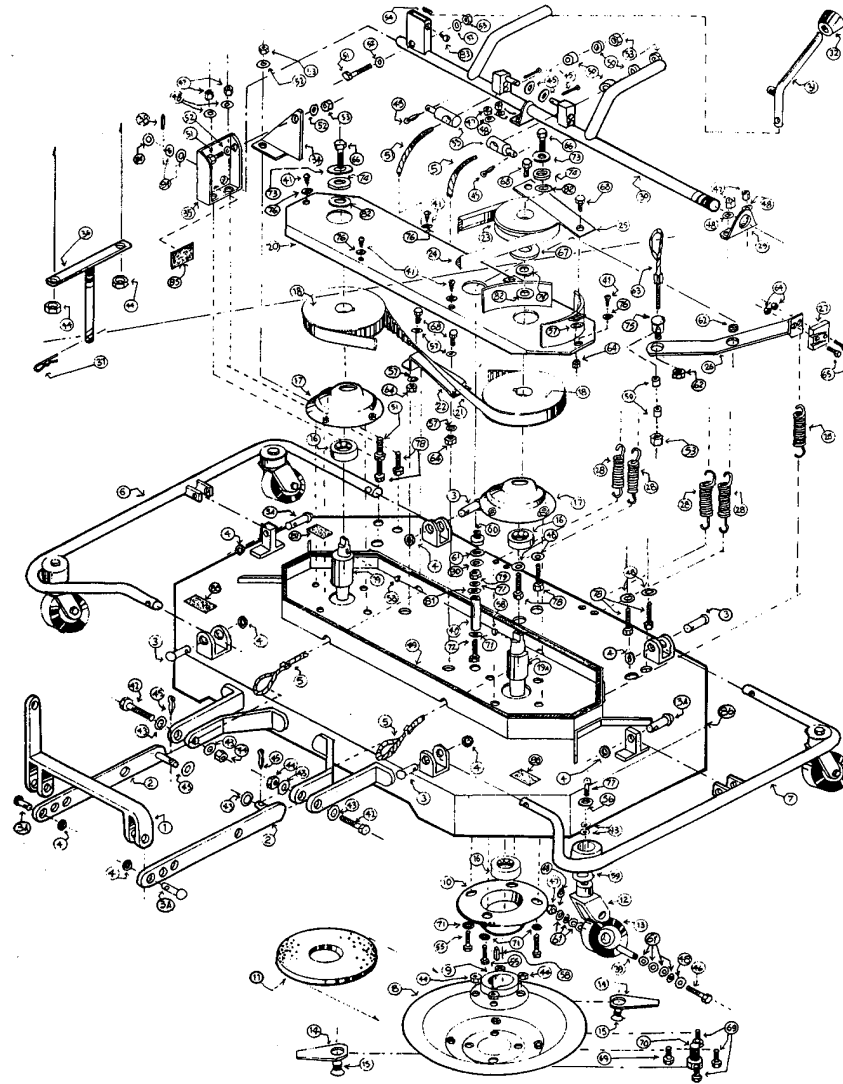

**PARTS ILLUSTRATION FOR:  
28" Grass Cutter**

**PARTS ILLUSTRATION FOR:  
36" Grass Cutter**

**PARTS ILLUSTRATION FOR:  
48" Grass Cutter**

## PARTS LIST FOR: 48" Grass Cutter

Item	Part No	Description	Qty
1	1809	Hitch Pivot	1
2	1794	Bar Hitch LH	1
	1793	Bar Hitch RH	1
3	1249	Pin, 3/8" Dia x 1 3/4" LG RD HD	4
3A	1731	Pin, 3/8" Dia x 1 1/4" LG RD HD	4
4	1945	'O' Clip 1" Dia.	8
5	1770	Cutter Deck Cable	2
6	1785	Wheel Frame RH	1
7	1786	Wheel Frame LH	1
8	1949	Blade Disc	2
9	1950	Blade Disc Hub	2
10	1951	Bearing Housing (Bottom)	2
11	1952	Polystyrene Pad	2
12	1789	Wheel Bracket	4
13	1791	Castor Wheels	4
14	1953	Cutter Blade	4
15	1954	Setscrew, High Tensile M12mm Dia x 20mm LG Socket Csk HD	4
16	1180	Bail Bearing, Sealed 25mm ID x 52mm OD x 15mm Deep	4
17	1955	Bearing Housing (Top)	2
18	1775	Toothed Pulley	2
19	1779	Cutter Spindle (Short)	1
19A	1781	Cutter Spindle (Long)	1
20	1783	Belt/Pulley Guard	1
21	1777	Toothed Belt Type HTD 17608M20	1
22	1778	Belt Bridge	1
23	1623	Pulley, 7" Dia. Engine/Cutter Drive	1
24	1771	Drive Belt Westwood Type 2053-42-5085	1
25	1772	Pulley Guard	1
26	1957	Brake Arm	1
27	1621	Brake Pad	1
28	1076	Tension Spring	5
29	1614	Carrier Bracket	2