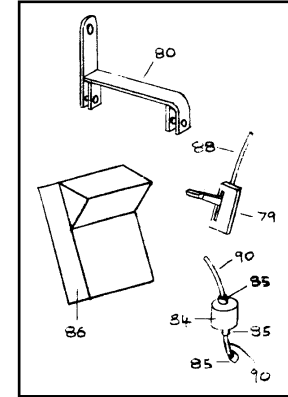

**PARTS ILLUSTRATION FOR:
48" Grass Cutter Mk2 with
Contra-Rotating Blades
Parts Illustration W16 (All Parts Not
Listed are as W8 and W11)**

PARTS LIST FOR:

48" Grass Cutter Mk2 with Contra-Rotating Blades

(Supplementary Parts List W16, All Parts Not Listed are as W8 and W11)

Item	Part No	Description	Qty	Item	Part No	Description	Qty	Item	Part No	Description	Qty
1	866	Height Adjuster Knob	1	38	268	Key	3	71	714	Star Washer 5/16"	4
2	1070	Selector Rod	1	39	267	Bearing	4	72	524	Bolt 3/8" x 3/8"	4
3	903M	Spring	1	40	2062	Blade Boss - OBSELETE	2	73	2078	Bonnet	1
4	78	Setscrew	7	41	1073	Blade 24", Left Hand	2	74(NI)	2079	'W' Transfer, Right Hand	1
5	2050	Carrier Cutter Deck	1		3341	Blade 24", Right Hand	2	75A	2080	'W' Transfer, Left Hand	1
6	713	Bolt 1/4" x 1 1/2"	2	42	2064	Belt/Pulley Guard	1	75(NI)	2081	'Westwood' Transfer, Right Hand	1
7	520	Washer 1/4"	12	43	2065	Cutter Deck	1	75A	2082	'Westwood' Transfer, Left Hand	1
8	1089	Nyloc 1/4"	7	44	2068	Wheel Frame, Height Adjuster	2	76	2083	Beading	2
9	907	Carrier Bracket	1	44A	2069	Wheel Frame, Height Adjuster Plate	2	77	2084	Petrol Tank	1
10	1071	Quadrant	1	45	2066	Wheel Frame, Right Hand	1	78	20-85	Petrol, Tank Cap	1
11	2051	Quadrant Bracket	1	46	2067	Wheel Frame, Left Hand	1	79	2086	Choke Switch	1
12	386	Bolt 1/4" x 1/2"	3	47	2070	Wheel Bracket	4	80	2088	Hitch Bracket	1
13	142	Washer 3/4"	3	48	2071	Wheel Bracket Bush	2	81	2089	Bracket (for Hitch Bracket)	1
14	524	Bolt 5/16" x 3/4"	4	49	2072	Wheel	4	82	2090	Engine Belt Guide	1
15	148	Washer 5/16"	16	50	2073	Wheel Bush	4	83	2091	Engine Belt Guide Bracket	1
16	391	Nyloc 5/16"	8	51	57	Washer 1/2"	16	84	2093	Petrol Filter	1
17	337	Split Pin	4	52	2074	Bar Hitch, Right Hand	1	85	2095	Petrol Filter Pipe Clips	3
18	1086	Cable Spacer	2	53	2075	Bar Hitch, Left Hand	1	86	2092	Control Panel	1
19	2033	Pivot	2	54	1084	Pin 1 1/4"	4	87	2096	Rubber Flap	1
20	2052	Cable	2	55	350	Pin 1 3/4"	4	88	2087	Choke Switch Cable	1
21	66	Bolt 3/8" x 1"	16	56	528	Setscrew	2	89	8	Washer	2
22	510	Washer 3/8"	30	57	927	Star washer 3/8"	2	90	2094	Petrol Filter Pipes	1
23	511	Nyloc 3/8"	16	58	210	Screw 2BA x 3/4"	2				
26	446	Bolt 5/16" x 3"	4	59	677	Nut 2BA	2				
27	926	Washer 25mm	6	60	68	Bolt 3/8" x 1 1/2"	6				
28	916	Pulley 7"	1	61	831	Roll Pin 1/8" dia. x 1 1/2" long	1				
29	2053	Belt	1	62	328	R Clip	8				
30	2054	Pulley Guard	1	63	108	Spring	4				
31	2055	Spacer 5/8"	1	64	2063	Washer	4				
32	2056	Spacer 1/4"	1	65	1030	Washer (3/8" Special)	4				
33	2057	Toothed Pulley	2	66	2097	Tab Washer	2				
34	1472	Toothed Belt	1	67	1040	Spacer 1/4"	2				
35	2059	Belt Guide	1	68	2076	Bolt (1/4" Special)	1				
36	2060	Cutter Spindle, Small	1	69	387	Nut 1/4"	2				
37	2061	Cutter Spindle, Large	1	70	2077	Stop	1