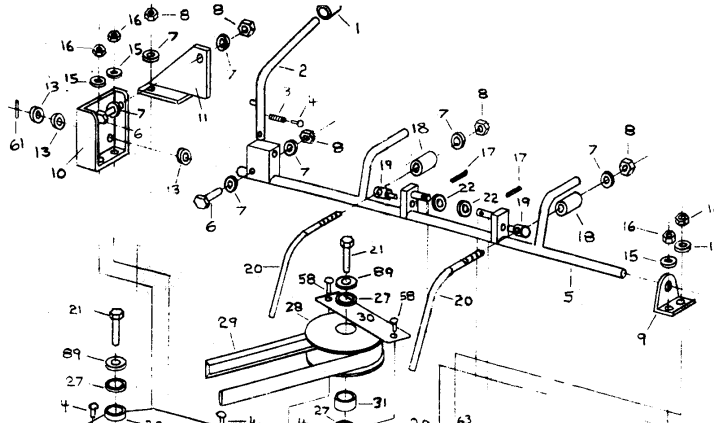

**PARTS ILLUSTRATION FOR:
48" Grass Cutter Mk2 with
Contra-Rotating Blades
Parts Illustration W16 (All Parts Not
Listed are as W8 and W11)**

PARTS LIST FOR:

48" Grass Cutter Mk2 with Contra-Rotating Blades

(Supplementary Parts List W16, All Parts Not Listed are as W8 and W11)

Item	Part No	Description	Qty	Item	Part No	Description	Qty	Item	Part No	Description	Qty
1	866	Height Adjuster Knob	1	38	268	Key	3	71	714	Star Washer 5/16"	4
2	1070	Selector Rod	1	39	267	Bearing	4	72	524	Bolt 3/8" x 3/8"	4
3	903M	Spring	1	40	2062	Blade Boss - OBSELETE	2	73	2078	Bonnet	1
4	78	Setscrew	7	41	1073	Blade 24", Left Hand	2	74(NI)	2079	'W' Transfer, Right Hand	1
5	2050	Carrier Cutter Deck	1		3341	Blade 24", Right Hand	2	75A	2080	'W' Transfer, Left Hand	1
6	713	Bolt 1/4" x 1 1/2"	2	42	2064	Belt/Pulley Guard	1	75(NI)	2081	'Westwood' Transfer, Right Hand	1
7	520	Washer 1/4"	12	43	2065	Cutter Deck	1	75A	2082	'Westwood' Transfer, Left Hand	1
8	1089	Nyloc 1/4"	7	44	2068	Wheel Frame, Height Adjuster	2	76	2083	Beading	2
9	907	Carrier Bracket	1	44A	2069	Wheel Frame, Height Adjuster Plate	2	77	2084	Petrol Tank	1
10	1071	Quadrant	1	45	2066	Wheel Frame, Right Hand	1	78	20-85	Petrol, Tank Cap	1
11	2051	Quadrant Bracket	1	46	2067	Wheel Frame, Left Hand	1	79	2086	Choke Switch	1
12	386	Bolt 1/4" x 1/2"	3	47	2070	Wheel Bracket	4	80	2088	Hitch Bracket	1
13	142	Washer 3/4"	3	48	2071	Wheel Bracket Bush	2	81	2089	Bracket (for Hitch Bracket)	1
14	524	Bolt 5/16" x 3/4"	4	49	2072	Wheel	4	82	2090	Engine Belt Guide	1
15	148	Washer 5/16"	16	50	2073	Wheel Bush	4	83	2091	Engine Belt Guide Bracket	1
16	391	Nyloc 5/16"	8	51	57	Washer 1/2"	16	84	2093	Petrol Filter	1
17	337	Split Pin	4	52	2074	Bar Hitch, Right Hand	1	85	2095	Petrol Filter Pipe Clips	3
18	1086	Cable Spacer	2	53	2075	Bar Hitch, Left Hand	1	86	2092	Control Panel	1
19	2033	Pivot	2	54	1084	Pin 1 1/4"	4	87	2096	Rubber Flap	1
20	2052	Cable	2	55	350	Pin 1 3/4"	4	88	2087	Choke Switch Cable	1
21	66	Bolt 3/8" x 1"	16	56	528	Setscrew	2	89	8	Washer	2
22	510	Washer 3/8"	30	57	927	Star washer 3/8"	2	90	2094	Petrol Filter Pipes	1
23	511	Nyloc 3/8"	16	58	210	Screw 2BA x 3/4"	2				
26	446	Bolt 5/16" x 3"	4	59	677	Nut 2BA	2				
27	926	Washer 25mm	6	60	68	Bolt 3/8" x 1 1/2"	6				
28	916	Pulley 7"	1	61	831	Roll Pin 1/8" dia. x 1 1/2" long	1				
29	2053	Belt	1	62	328	R Clip	8				
30	2054	Pulley Guard	1	63	108	Spring	4				
31	2055	Spacer 5/8"	1	64	2063	Washer	4				
32	2056	Spacer 1/4"	1	65	1030	Washer (3/8" Special)	4				
33	2057	Toothed Pulley	2	66	2097	Tab Washer	2				
34	1472	Toothed Belt	1	67	1040	Spacer 1/4"	2				
35	2059	Belt Guide	1	68	2076	Bolt (1/4" Special)	1				
36	2060	Cutter Spindle, Small	1	69	387	Nut 1/4"	2				
37	2061	Cutter Spindle, Large	1	70	2077	Stop	1