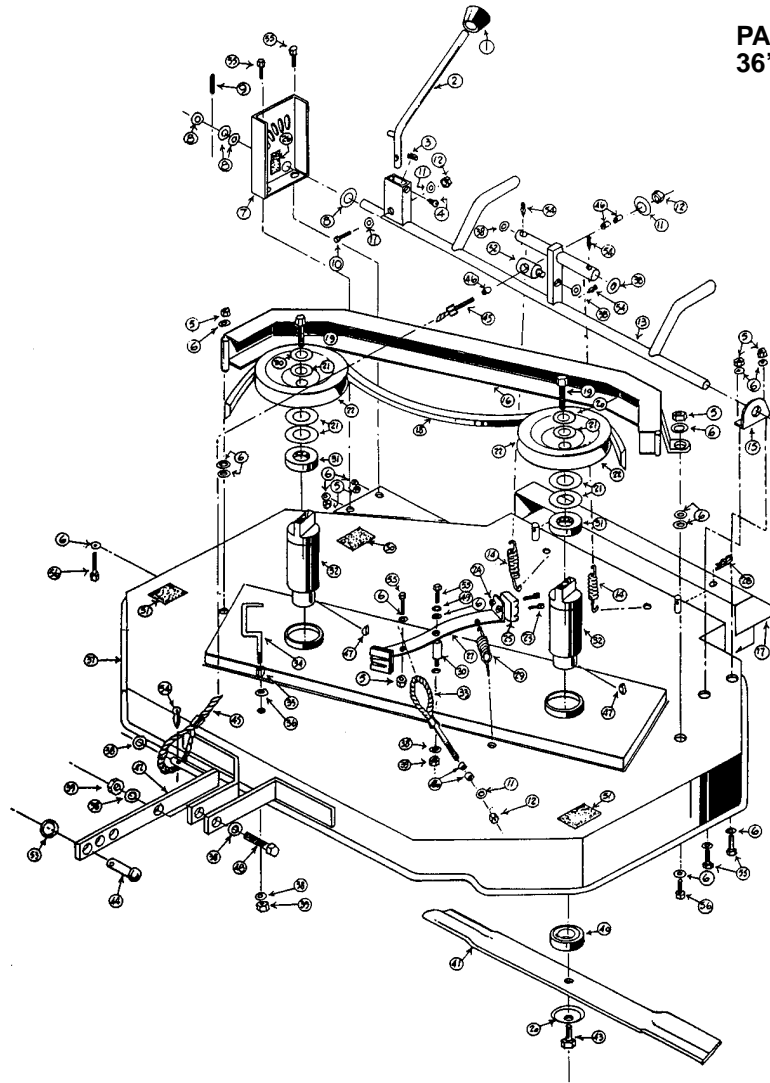

**PARTS ILLUSTRATION FOR:
36" Grass Cutter**