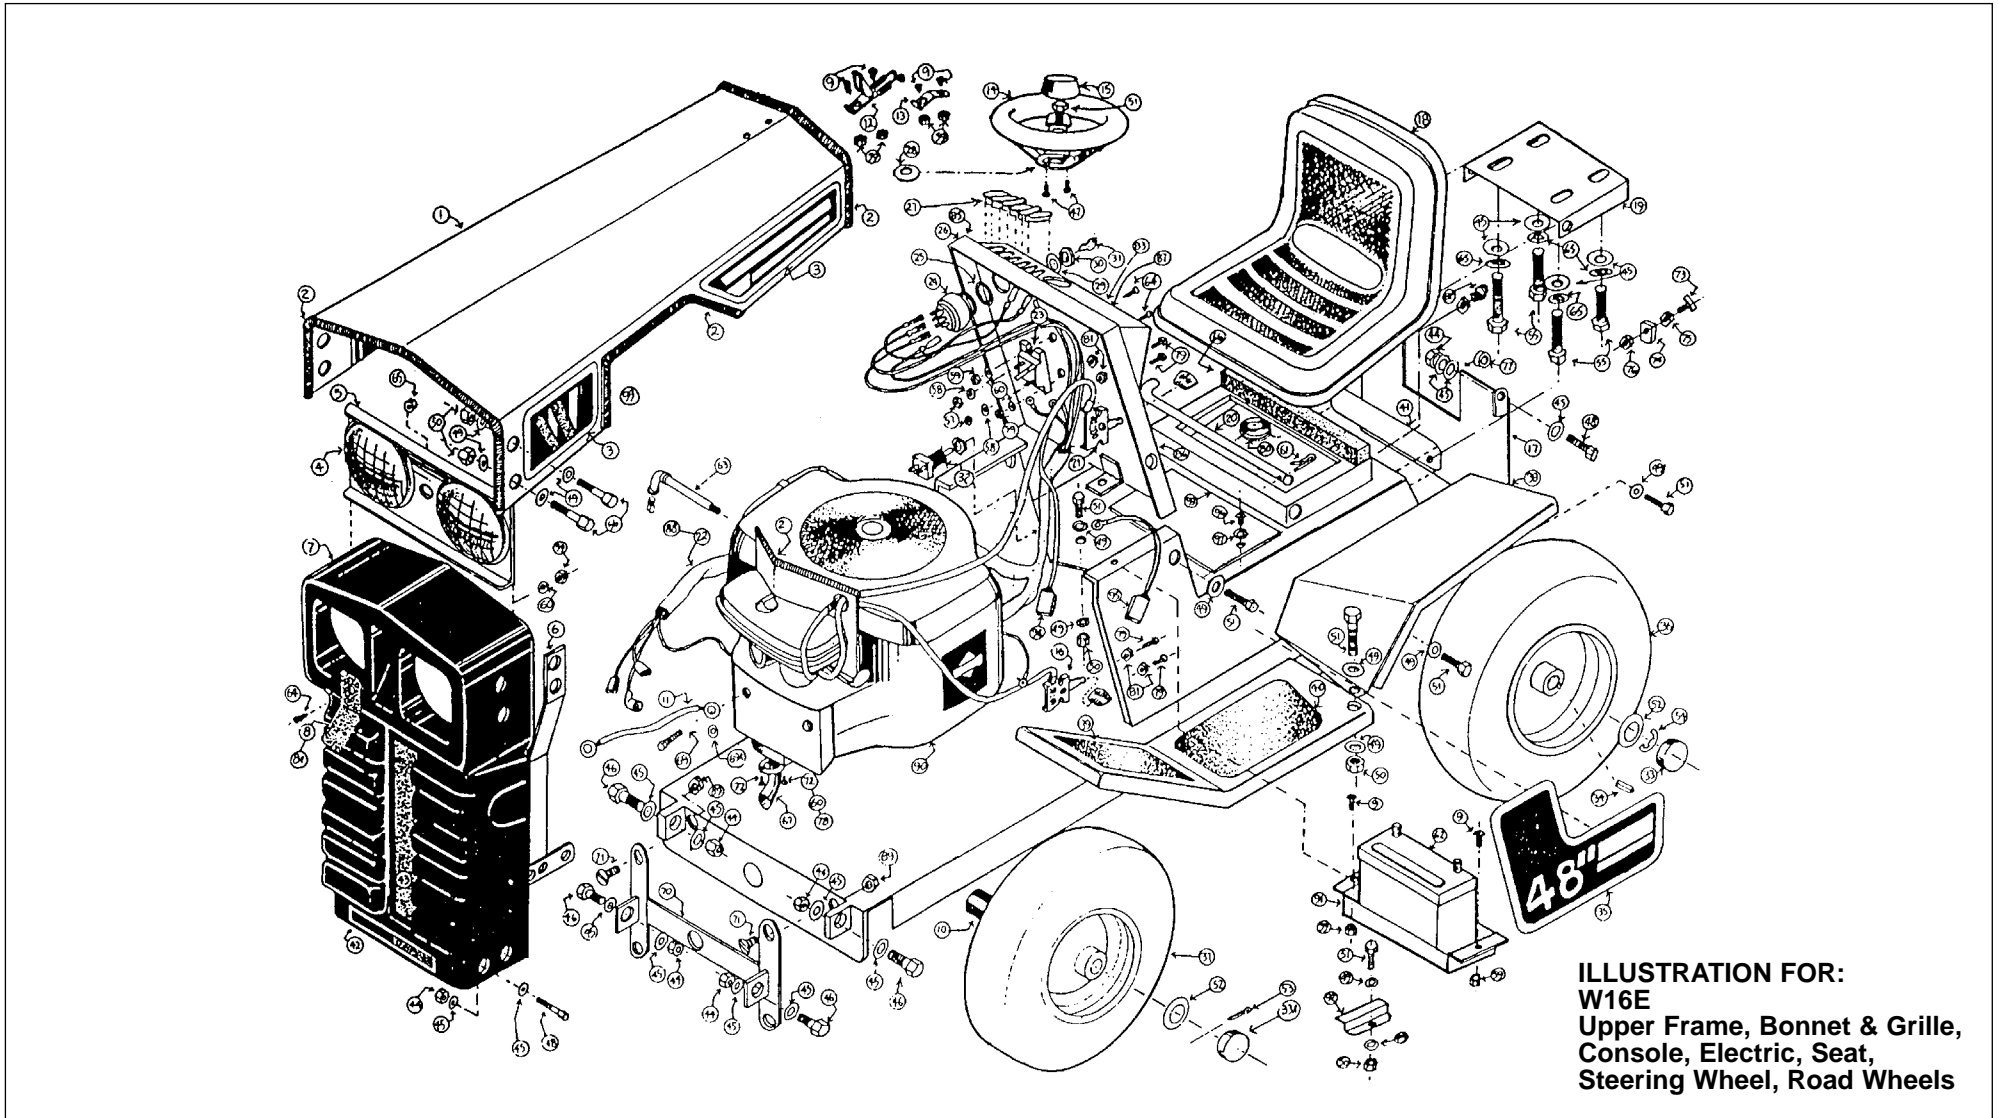

PARTS LIST FOR: W16E

Upper Frame, Bonnet & Grille, Console, Electrical, Seat, Steering Wheel, Road Wheels

Item	Part No	Description	Qty	Item	Part No	Description	Qty	Item	Part No	Description	Qty
1	1797	Bonnet	1	27 1	2062	'Safe Brake' & 'Safe Cutter' Light Green 12 V	2	45	1323	Washer, 3/8" Dia. Ord. Plain	22
2	1488	Beading, Bonnet Front	1	27 2	2063	'Charge on-off', Light Amber 12V	1	46	1054	Bolt, 3/8" UNF x 1 1/2" LG Hex HD	4
	1489	Beading, Bonnet Rear	1	27 3	2064	Ignition Light, Red 12V	1	47	2060	Pin, Steering Column Cap	2
	1802	Beading, Bonnet Sides	1	27 4	2099	'Lights on off' Light Illum, Switch White 12V	1	48	1966	Bolt, 3/8" UNF x 1" LG Hex HD	2
	2101	Beading, Engine	1	27 5	2063	'Choke', Light Amber 12V	1	49	1105	Washer, 5/16" Dia. Ord. Plain	28
3	1799	Transfer, Logo, Bonnet LH	1	28	1006	Disc Spring Washer 3/8" ID x 1 3/4" OD	1	50	1273	Nut, 5/16" UNF Self Lock Hex	14
	1798	Transfer, Logo, Bonnet RH	1	29	1976	Washer, 5/8" ID x 1" OD	1	51	1334	Bolt, 5/16" UNF x 3/4" LG Hex HD	11
	1801	Transfer, 'Westwood', Bonnet LH	1	30	2065	Special Nut, Ignition Switch	1	52	1099	Washer, 3/4" ID x 1 1/4" OD Plain	4
	1800	Transfer, 'Westwood', Bonnet RH	1	31	2066	Ignition Starter Key	2	53	1227	Split Pin, 1/8" Dia. x 1 3/4" LG	2
4	1536	Headlight	2	32	1608	Safety 'Cut Out' Switch (Cutter)	1	54	1663	'E' Clip, 3/4" Dia. Shaft	2
5	1497	Retaining Plate, Headlights	1	33	2068	Hub Cap, Rear Wheel	4	55	2034	Setscrew, 3/8" UNC x 3/4" LG Hex HD	4
6	2102	Grille Support	1	34	1664	Key, 3/16" Sq. Parallel x 2" long	2	56	1335	Bolt, 5/16" UNF x 1 1/4" LG Hex HD	4
7	1492	Grille	1	35	1515	Transfer '16 Horsepower-48" LH'	1	57	1969	Nut, 5/16" UNF Thin Lock Hex	2
8	1495	Grille Plate	1		1518	Transfer '16 Horsepower-48" RH'	1	58	2047	Washer, 5/16" Dia. Single Coil Lock	2
8A	1524	Transfer, W16	1		2105	Transfer '16 Horsepower-36" LH'	1	59	1053	Nut, 2BA Self Lock Hex	9
9	1734	Machine Screw 2BA x 1/2" LG Recess Pan HD	6		2106	Transfer '16 Horsepower-36" RH'	1	60	1962	Washer, 2BA Dia. Ord. Plain Large	3
10	1980	Spacer, 3/4" ID x 1 1/4" OD x 3/8" LG	2	36	1586	Rear Wheel	2	61	1225	'R' Clip	1
11	1498	Bonnet Stay	1		1662	Hub, Rear Wheel	2	62	1209	Battery 12V	1
12	1490	Bonnet Catch	1		1588	Inner Tube, Rear Wheel	2	63	2107	Engine Oil Drain Pipe & Plug	1
13	2058	Bonnet Clip	1		1587	Tyre, Rear Wheel	2	664	1735	Machine Screw, 2BA x 3/4" LG Recess Pan HD	3
14	1579	Steering Wheel	1	37	1538	Front Wheel	2	65	1633	Washer, 3/8" Dia. Internal Shakeproof	4
15	2059	Steering Column Cap	1		1541	Hub, Front Wheel	2	66	2079	Seat Spring	1
16	1807	Engine Choke Control	1		1540	Inner Tube, Front Wheel	2	67	2108	Exhaust Pipe	1
17	1819	Rubber Flap Assembly	1		1539	Tyre, Front Wheel	2	68		Not Allocated	
18	1660	Seat	1	38	1501	Mud Guard LH	1	69	2030	Setscrew, 1/4" UNC x 3/4" LG Hex HD	1
19	1742	Seat Mounting Plate	1		1502	Mud Guard RH	1	69A	1331	Washer, 1/4" Dia. Ord. Plain	1
20	2067	Seat Hinge Pin	1	39	1650	Foot Rest Mat, Front	2	70	1810	Bracket (for Part No. 15008)	1
21	1507	Throttle Control	1	40	1651	Foot Rest Mat, Rear	2	71	2036	Setscrew, 150 metric, M8 x 20mm LG Slot CSK HD	2
22	2100	Main Wiring Loom	1	41	1519	Transfer 'Westwood'	1	72	2029	Setscrew, 4BA x 3/8" LG Washer Faced Hex HD	2
23	1530	Solenoid	1	42	1520	Transfer 'Gazelle'	1	73	1795	Special Bolt, 1/4" UNF x 1 1/2" LG	1
24	1649	Ignition Starter Switch	1	43	1525	Transfer 'Red'	1	74	1795	Stop Piece	1
25	2049	Washer, 5/8" Dia. Internal Shakeproof	1	44	1324	Nut, 3/8" UNF Self Lock Hex	8	75	2042	Nut, 1/4" UNF Thin Lock Hex	1
26	1653	Console Body	1