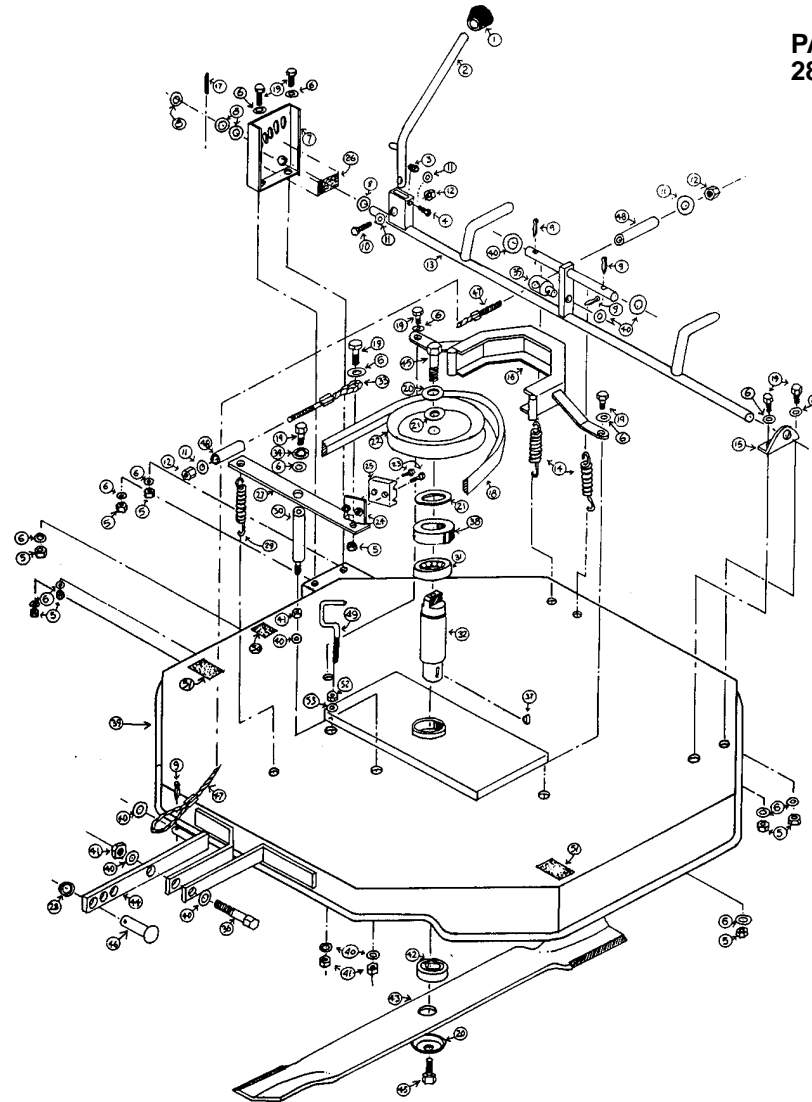

**PARTS ILLUSTRATION FOR:
28" Grass Cutter**