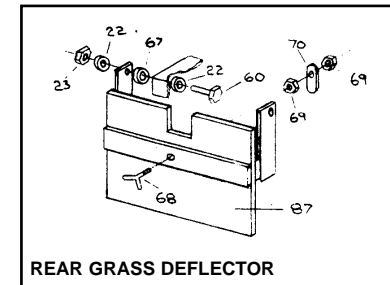

**PARTS ILLUSTRATION FOR:
48" Grass Cutter Mk2 with
Contra-Rotating Blades
Parts Illustration W16 (All Parts Not
Listed are as W8 and W11)**

PARTS LIST FOR:

48" Grass Cutter Mk2 with Contra-Rotating Blades

(Supplementary Parts List W16, All Parts Not Listed are as W8 and W11)

Item	Part No	Description	Qty	Item	Part No	Description	Qty	Item	Part No	Description	Qty
1	866	Height Adjuster Knob	1	38	268	Key	3	71	714	Star Washer 5/16"	4
2	1070	Selector Rod	1	39	267	Bearing	4	72	524	Bolt 3/8" x 3/8"	4
3	903M	Spring	1	40	2062	Blade Boss - OBSELETE	2	73	2078	Bonnet	1
4	78	Setscrew	7	41	1073	Blade 24", Left Hand	2	74(NI)	2079	'W' Transfer, Right Hand	1
5	2050	Carrier Cutter Deck	1		3341	Blade 24", Right Hand	2	75A	2080	'W' Transfer, Left Hand	1
6	713	Bolt 1/4" x 1 1/2"	2	42	2064	Belt/Pulley Guard	1	75(NI)	2081	'Westwood' Transfer, Right Hand	1
7	520	Washer 1/4"	12	43	2065	Cutter Deck	1	75A	2082	'Westwood' Transfer, Left Hand	1
8	1089	Nyloc 1/4"	7	44	2068	Wheel Frame, Height Adjuster	2	76	2083	Beading	2
9	907	Carrier Bracket	1	44A	2069	Wheel Frame, Height Adjuster Plate	2	77	2084	Petrol Tank	1
10	1071	Quadrant	1	45	2066	Wheel Frame, Right Hand	1	78	20-85	Petrol, Tank Cap	1
11	2051	Quadrant Bracket	1	46	2067	Wheel Frame, Left Hand	1	79	2086	Choke Switch	1
12	386	Bolt 1/4" x 1/2"	3	47	2070	Wheel Bracket	4	80	2088	Hitch Bracket	1
13	142	Washer 3/4"	3	48	2071	Wheel Bracket Bush	2	81	2089	Bracket (for Hitch Bracket)	1
14	524	Bolt 5/16" x 3/4"	4	49	2072	Wheel	4	82	2090	Engine Belt Guide	1
15	148	Washer 5/16"	16	50	2073	Wheel Bush	4	83	2091	Engine Belt Guide Bracket	1
16	391	Nyloc 5/16"	8	51	57	Washer 1/2"	16	84	2093	Petrol Filter	1
17	337	Split Pin	4	52	2074	Bar Hitch, Right Hand	1	85	2095	Petrol Filter Pipe Clips	3
18	1086	Cable Spacer	2	53	2075	Bar Hitch, Left Hand	1	86	2092	Control Panel	1
19	2033	Pivot	2	54	1084	Pin 1 1/4"	4	87	2096	Rubber Flap	1
20	2052	Cable	2	55	350	Pin 1 3/4"	4	88	2087	Choke Switch Cable	1
21	66	Bolt 3/8" x 1"	16	56	528	Setscrew	2	89	8	Washer	2
22	510	Washer 3/8"	30	57	927	Star washer 3/8"	2	90	2094	Petrol Filter Pipes	1
23	511	Nyloc 3/8"	16	58	210	Screw 2BA x 3/4"	2				
26	446	Bolt 5/16" x 3"	4	59	677	Nut 2BA	2				
27	926	Washer 25mm	6	60	68	Bolt 3/8" x 1 1/2"	6				
28	916	Pulley 7"	1	61	831	Roll Pin 1/8" dia. x 1 1/2" long	1				
29	2053	Belt	1	62	328	R Clip	8				
30	2054	Pulley Guard	1	63	108	Spring	4				
31	2055	Spacer 5/8"	1	64	2063	Washer	4				
32	2056	Spacer 1/4"	1	65	1030	Washer (3/8" Special)	4				
33	2057	Toothed Pulley	2	66	2097	Tab Washer	2				
34	1472	Toothed Belt	1	67	1040	Spacer 1/4"	2				
35	2059	Belt Guide	1	68	2076	Bolt (1/4" Special)	1				
36	2060	Cutter Spindle, Small	1	69	387	Nut 1/4"	2				
37	2061	Cutter Spindle, Large	1	70	2077	Stop	1