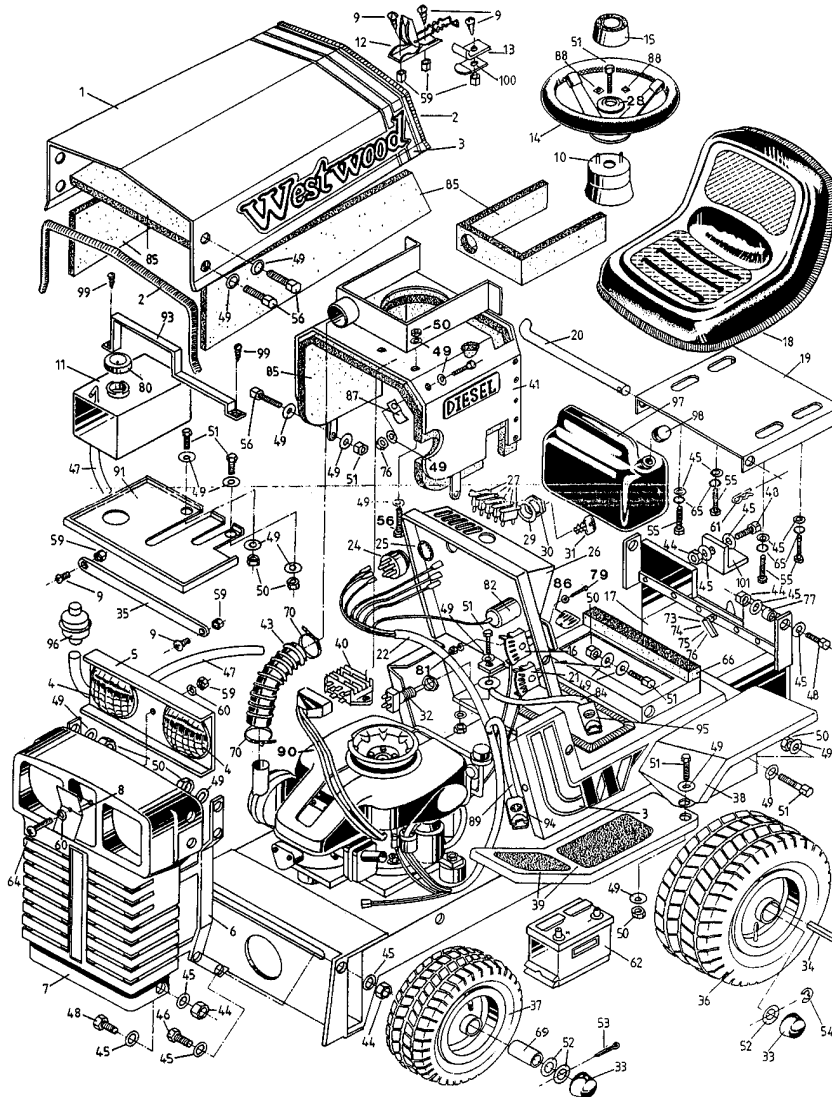

**PARTS ILLUSTRATION FOR:
T1200 (Diesel) and T1600
Upper Frame, Bonnet & Grille, Console,
Electric, Seat, Steering Wheel, Road
Wheels**

PARTS LIST FOR: T1200 (Diesel) and T1600

Upper Frame, Bonnet & Grille, Console, Electrical, Seat, Steering Wheel, Road Wheels

Item	Part No	Description	Qty
1	1643	Bonnet T1200	1
	1797	Bonnet T1600	1
2	1488	Beading, Bonnet Front	1
	1489	Beading, Bonnet Rear	1
	1802	Beading, Bonnet Sides – T1600	1
	2101	Beading, Engine Deflector – T1600	1
3	2701	Transfers, Tractor Set – T1200	1
	2702	Transfers, Tractor Set – T1600	12
4	1536	Headlamp	2
5	1497	Retaining Plate, Headlights	1
6	2257	Grille Support T1200	1
	2102	Grille Support T1600	1
7	1492	Grille	1
8	1495	Grille Plate	1
9	1734	Screw 2BA x 1/2" LG Pan Hd	4
10	2780	Steering Wheel Shroud	2
11	2811	Fuel Tank	1]
12	1490	Bonnet Catch	1
13	2058	Bonnet Clip	1
14	2367	Steering Wheel Mk4	1
15	2059	Steering Wheel Cap	1
16	2793	Engine Stop Control – T1200	1
	1807	Engine Choke Control – T1600	1
17	1819	Rubber Flap Assembly	1
18	1660	Seat	1
19	12742	Seat Mounting Plate	1
20	2067	Seat Hinge Pin	1
21	2794	Throttle Control T1200	1
	1507	Throttle Control T1600	1
22	2795	Wiring Loom T1200	1
	2100	Wiring Loom T1600	1
23	1530	Solenoid (not shown) T1600	1
24	1649	Starter Switch	1
25	2049	Washer, 5/8" dia. Shakeproof	1
26	2262	Console Body	1

Item	Part No	Description	Qty
27.1	2062	Safe Brake & Safe Cutter Green Light	2
27.2	2063	Charge Light, Amber	1
27.3	2064	Ignition Light, Red	1
27.4	2099	Switch, Lights On/Off	1
28	1006	Domed Spring Washer, 3/8" ID x 1 3/4" OD	1
29	1976	Washer, 5/8" ID x 1" OD	1
30	2065	Nut, Special, Starter Switch	1
31	2066	Key, Starter Switch	2
32	1608	Switch, Cutter Safety	1
33	2068	Hub Cap	4
34	1664	key, 3/16" Sq. Parallel x 2" Long	2
35	3359	Support Brace	1
36	1586	Rear Wheel Assembly	2
	1662	Rim, Rear Wheel	2
	1588	Tube, Rear Wheel	2
	1587	Tyre, Rear Wheel	2
37	2796	Front Wheel Assembly	2
	2797	Rim, Front Wheel	2
	1539	Tyre, Front Wheel	2
	1540	Tube, Front Wheel	2
38	1501	Mud Guard LH	1
	1502	Mud Guard RH	1
39	1650	Footrest Mats – Set	2
40	2814	Rectifier (T1200) (Lombardini Pt No. 2760, 7362, 022 FVIC)	1
41	2815	Engine Cover Assy (T1200)	1
43	2839	Hose, Air Intake (T1200)	1
44	1324	Nut, 3/8" UNF Nyloc	7
45	1323	Washer 3/8" Dia. Plain	18
46	2016	Bolt, 3/8" UNF x 1 1/4" LG	2
47	2822	Hose, Fuel	1
48	1966	Bolt, 3/8" UNFX x 1" LG	5
49	1105	Washer, 5/16" Dia. Plain	56
50	1273	Nut, 5/16" UNF Nyloc	30

Item	Part No	Description	Qty
51	1334	Bolt, 5/16" UNF x 1/3" LG	19
52	1099	Washer 3/4" ID x 1 1/4" OD	6
53	1227	Split Pin 1/8" dia. x 1 3/4" LG	2
54	1663	"E" Clip 3/4" dia. Shaft	2
55	2034	Setscrew 3/8" UNC x 3/4" LG	4
56	1335	Bolt, 5/16" UNF x 1 1/4" LG	4
57	1969	Sol/nut 5/16" UNF, Thin Nyloc (Not Shown)	2
58	2047	T1600 Solenoid (Not Shown)	2
59	1053	Nut, 2BA Nyloc	13
60	1962	Washer, 2BA Plain	8
61	1225	"R" Clip	1
62	1209	Battery Type 138	1
63	2107	Engine Oil Drain Pipe & Plug T1600	1
	2809	Engine Oil Drain Pipe & Plug T1200	1
64	1735	Screw, 2BA x 3/4" LG	3
65	1633	Washer, 3/8" dia. Shakeproof	4
66	2079	Seat Spring	1
67	2108	Exhaust Stub – T1600 (Not Shown)	1
68	2029	Setscrew 4BA x 3/8" LG (T1600 Exhaust)	2
69	3354	Bush, Oilite 3/4" ID x 1" OD x 3/4" LG	4
70	2826	Hose Clip Jubilee No.3 (Air Intake)	2
71	2827	Hoser Clip Jubilee No.00 (Fuel Line)	2
72	2828	Hose Clip No.8, Plastic (Fuel Line)	3
73	1795	Bolt, Special 1/4" UNF x 1 1/2" LG	1
74	1796	Stop Piece	1
75	2042	Nut, 1/4" UNF, Thin Nyloc	1
76	1270	Nut, 1/4" UNF Nyloc	1
77	1680	Spacer, 3/8" ID x 1 1/2" OD x 3/16" LG	2
78	2046	Washer, Locking 4BA (T1600 Exhaust Stub)	2
79	2021	Screw, 4BA x 1/2" LG Throttle Controls	4
80	1806	Cap Fuel Tank	1
81	1144	Nut, 4BA Nyloc Throttle Controls	4