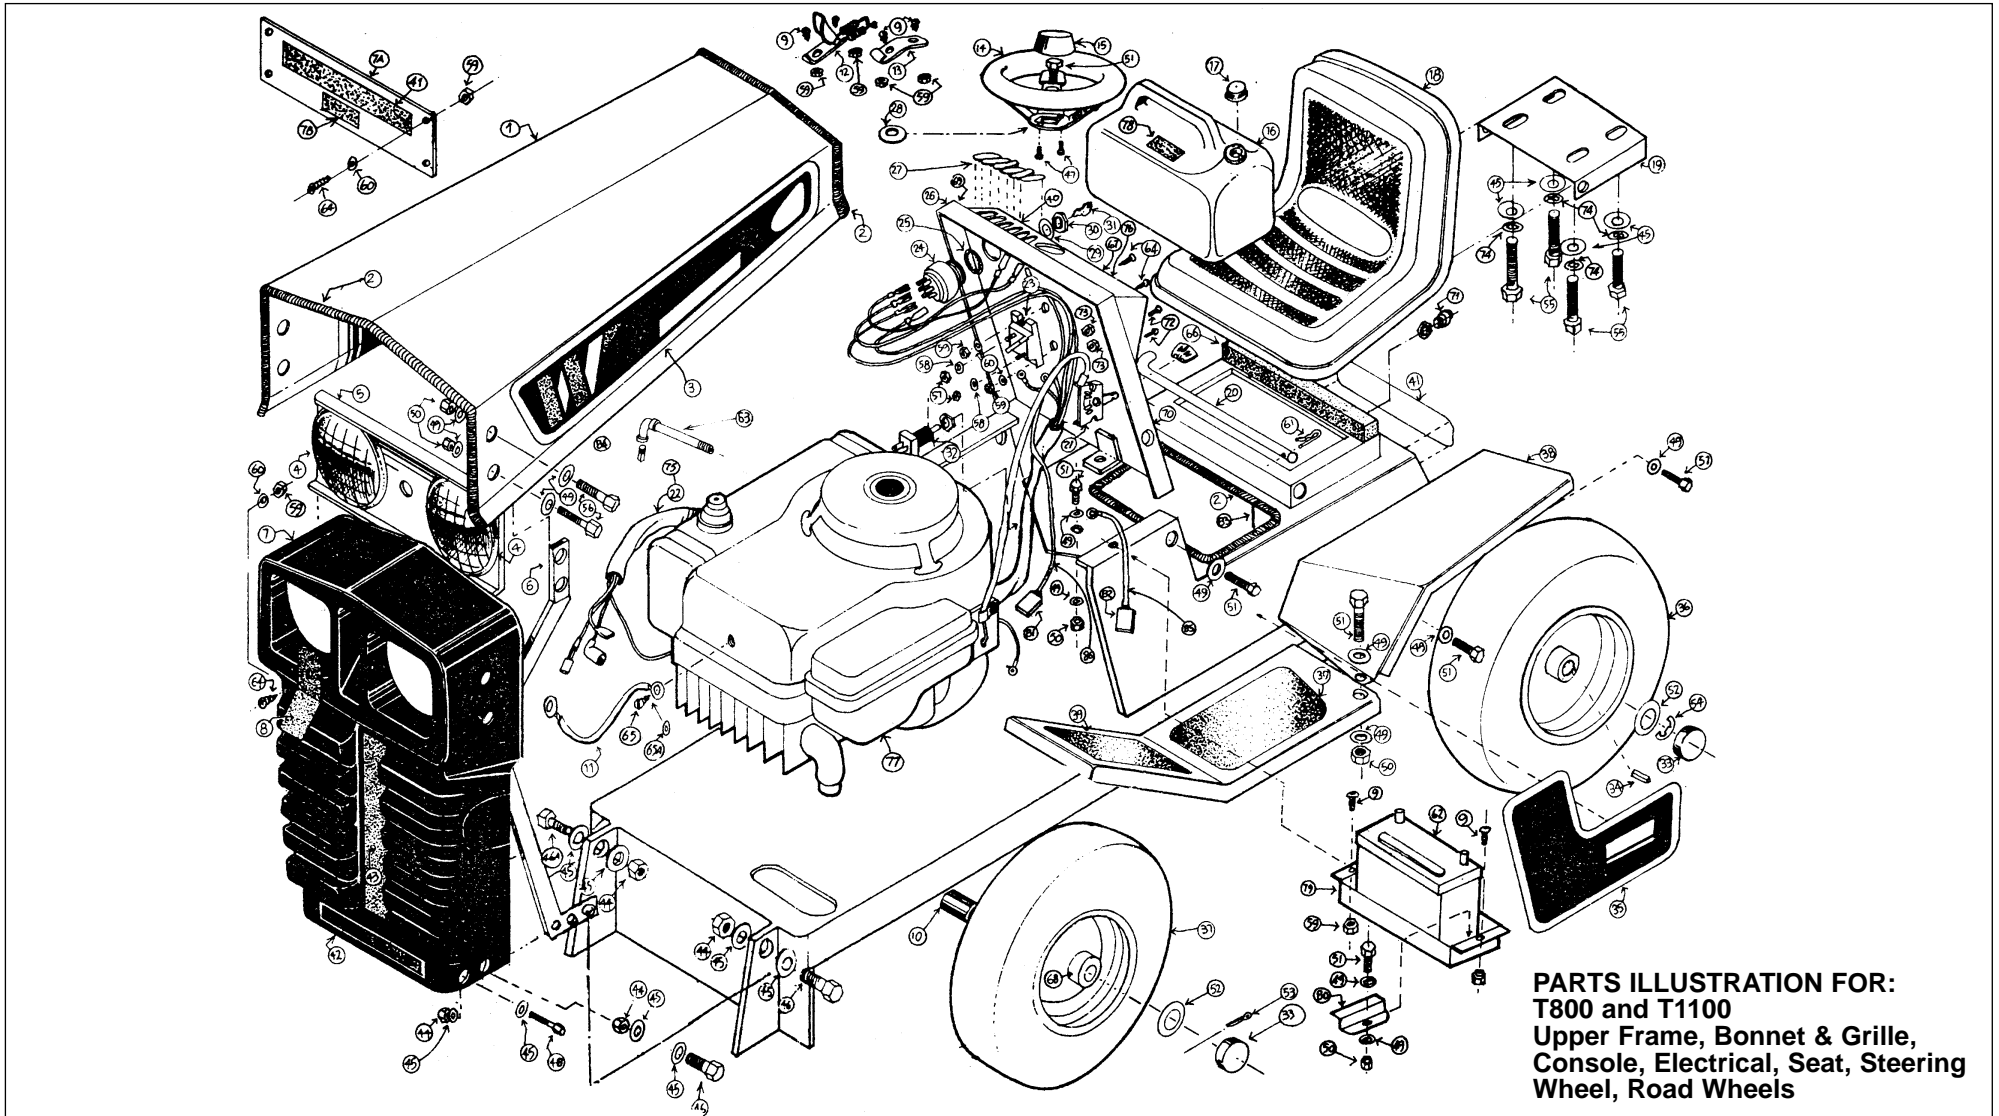

PARTS LIST FOR: T800 and T1100

Upper Frame, Bonnet & Grille, Console, Electrical, Seat, Steering Wheel, Road Wheels

Item	Part No	Description	Qty	Item	Part No	Description	Qty	Item	Part No	Description	Qty	
1	1643	Bonnet Std 8 & 11 HP	1	27/1	2062	'Safe Brake' and 'Safe Cutter' Light Green 12V	2	42		N/A	1	
2	1488	Beading Bonnet Front	1	27/2	2063	Charge On/Off Light Amber 12V	1	43		N/A	1	
	1489	Beading Bonnet Rear	1	27/3	2064	Ignition Light Red 12V	1	44	1324	Nut, 3/8" UNF Self Lock Hex.	6	
	1645	Beading Petrol Can Aperture	1	27/4	2099	'Lights On/Off' Light Illum. Switch White 12V	1	45	1323	Washer, 3/8" Dia. Ord. Plain	16	
3		Refer to Illust. 35		28	1006	Disc Spring Washer 3/8" ID x 1 3/4" OD	1	46	2016	Bolt, 3/8" UNF x 1 1/4" LG. Hex. HD	4	
4	1536	Headlight	2	29	1976	Washer 5/8" ID x 1" OD Plain	1	47	2060	Pin, Steering Column Cap	2	
5	1497	Retaining Plate Headlights	1	30	2065	Special Nut, Ignition/Starter Switch	1	48	1966	Bolt, 3/8" UNF x 1" LG. Hex. HD	2	
6	2257	Grille Frame	1	31	2066	Ignition/Starter Key	2	49	1105	Washer, 5/16" Dia. Ord. Plain	28	
7	1491	Grille, Std 8 HP	1	32	1608	Safety Cut Out Switch (Cutter)	1	50	1273	Nut, 5/16" UNF, Self Lock Hex	14	
	1492	Grille, Std 11 HP	1	33	2068	Hub Cap	4	51	1334	Bolt, 5/16" UNF x 3/4" LG. Hex. HD	11	
7A	1496	Blanking Plate	1	34	1644	Key, 3/16" sq. parallel x 2" LG	2	52	1099	Washer, 3/4" ID x 1 1/4" OD Plain	4	
7B		N/A		35	2698	Transfer Set S1100	1	53	1227	Split Pin, 1/8" Dia x 1 3/4" LG	2	
8	1495	Grille Plate	1		2699	Transfer Set T800	1	54	1663	'E' Clip for 3/4" Dia. Shaft	2	
		N/A			2700	Transfer Set T1100	1	55	2034	Setscrew, 3/8" UNC x 3/4" LG Hex HD	4	
9	1734	Machine Screw 2BA x 1/2" LG Recess Pan HD	6	36	1746	Rear Wheel Small	2	56	1335	Bolt, 5/16" UNF x 1 1/4" LG. Hex. HD	4	
10	1980	Spacer 3/4" ID x 1 1/4" OD x 3/8" LG	2		1586	Rear Wheel Large	2	57	1969	Nut, 5/16" UNF, Thin Lock Hex.	2	
11	1498	Bonnet Stay	1		1662	Hub Rear Wheel	2	58	2047	Washer, 5/16" Dia. Single Coil Lock	2	
12	1490	Bonnet Catch	1		1748	Inner Tube Rear Wheel Small	2	59	1053	Nut, 2BA Self Lock Hex.	13	
13	2058	Bonnet Clip	1		1588	Inner Tube Rear Wheel Large	2	60	1962	Washer, 2BA Dia. Ord. Plain Large	7	
14	2367	Steering Wheel	1		1747	Tyre Rear Wheel Small	2	61	1225	'R' Clip	1	
15	2059	Steering Column Cap	1		1587	Tyre Rear Wheel Large	2	62	1209	Battery 12V	1	
16	1658	Petrol Can	1		1587	Tyre Rear Wheel Large	2	63	2075	Drain Pipe & Plug, Engine Oil STD 8 & 11 HP	1	
17	1659	Cap, Petrol Can	1		1749	Front Wheel Small	2	64	1735	Machine Screw, 2BA x 3/4" LG Recess Pan HD.	7	
18	1660	Seat	1	37	1538	Front Wheel Large	2	65	2030	Setscrew, 1/4" UNC x 3/4" LG Hex HD	1	
19	1742	Seat Mounting Plate	1		1201	Inner Tube Front Wheel Small	2	65A	1331	Washer, 1/4" Dia. Ord. Plain	1	
20	2067	Seat Hinge Pin	1		1540	Inner Tube Front Wheel Large	2	66	2079	Seat Spring	1	
21	1507	Throttle/Choke Control	1		1163	Tyre Front Wheel Small	2			N/A		
22	2094	Main Wiring Loom Std. 8 HP	1		1539	Tyre Front Wheel Large	2	68	1173	Bush Oilite	4	
	2095	Main Wiring Loom Std. 11 HP	1		38	1501	Mudguard LH	1	69		N/A	
23	1530	Solenoid	1			1502	Mudguard RH	1	70		N/A	
24	1649	Ignition/Starter Switch	1		39	1650	Foot Rest Mat (Tractor Set)	1	71	2086	Accessory Power Socket	1
25	2049	Washer, 1/8" Dia. Internal Shakeproof	1		40		N/A	2	72	2021	Machine Screw, 4BA x 1/2" LG. Recess Pan HD.	2
26	2261	Console Body	1	41			N/A	1				
27	2061	Blank for Light or Switch Position	1