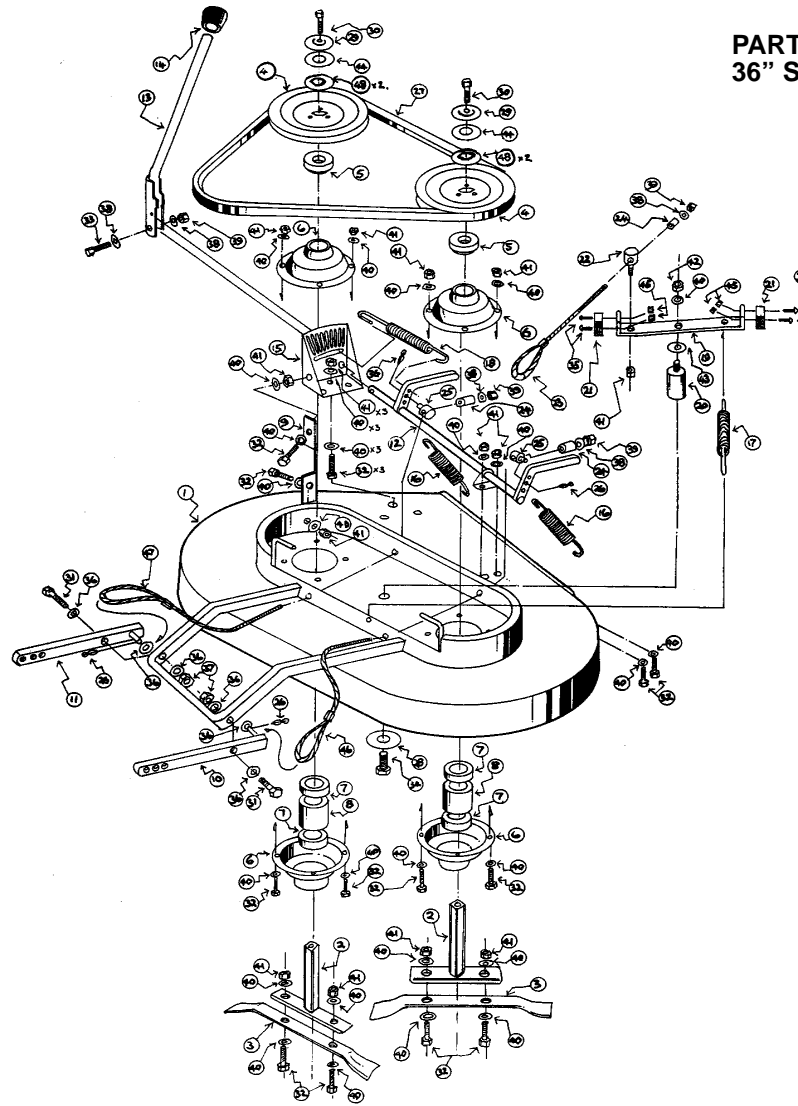

**PARTS ILLUSTRATION FOR:
36" Standard Grass Cutter**