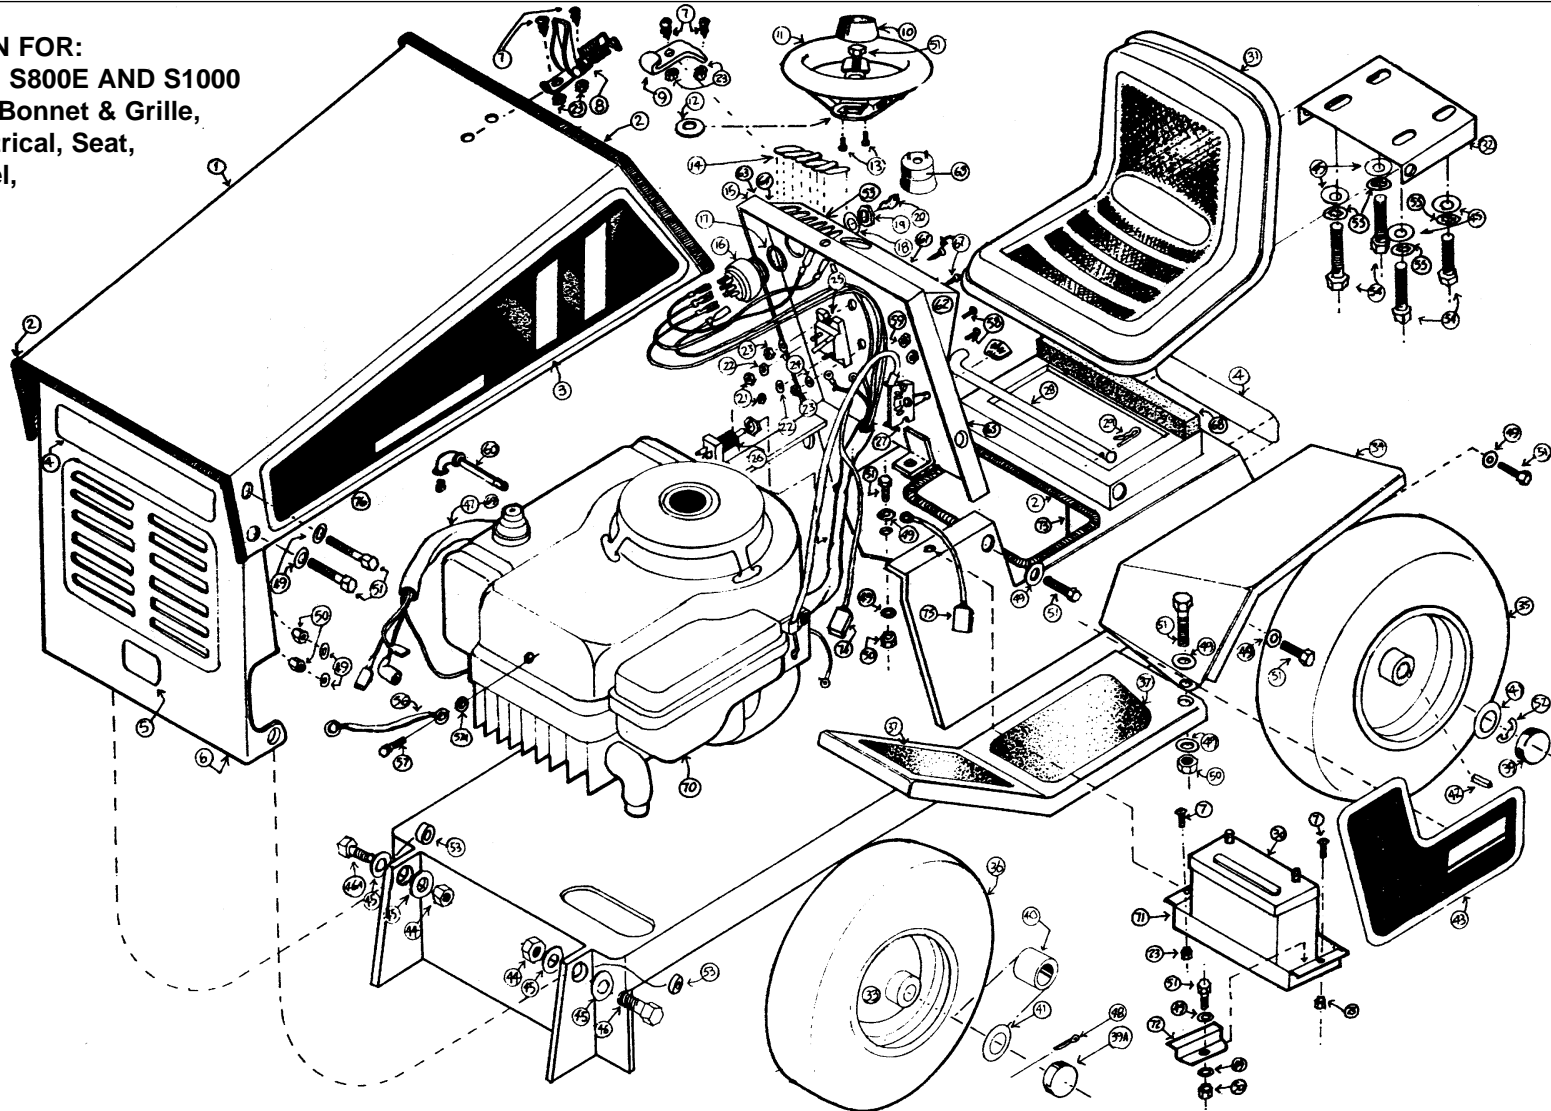

ILLUSTRATION FOR:
S600R, S600E, S800E AND S1000
Upper Frame, Bonnet & Grille,
Console, Electrical, Seat,
Steering Wheel,
Road Wheels

PARTS LIST FOR: S600R, S600E, S800E and S1000

Upper Frame, Bonnet & Grille, Console, Electrical, Seat, Steering Wheel, Road Wheels

Item	Part No	Description	Qty	Item	Part No	Description	Qty	Item	Part No	Description	Qty	
1	1739	Bonnet Baby 6 & 8 HP	1	27	1507	Throttle/Choke Control	1	55	1633	Washer, 3/8" Dia. Internal Shakeproof	4	
2	2057	Beading, Bonnet Front	1	28	2067	Seat Hinge Pin	1	56	1498	Bonnet Stay	1	
	1489	Beading, Bonnet Rear	1	29	1225	'R' Clip	1	57	2030	Setscrew, 1/4" UNC x		
	1645	Beading, Petrol Can Aperture	1	30	1209	12V Battery	1			3/4" LG. Hex. HD	1	
3	2696	Transfers, Tractor Set S600	1	31	1660	Seat	1	57A	1331	Washer, 1/4" Dia. Ord. Plain	1	
	2697	Transfers, Tractor Set S800	1	32	1742	Seat Mounting Plate	1	58	2021	M/C Screw 4BA x 1/2" LG Recess		
4		N/A		33	1173	Bush, Oilite, Front Wheels	4			Pan HD	2	
5		N/A		34	1501	Mudguard LH	1	59	1144	Nut, 4BA Self Locking Hex.	2	
6	2344	Grille, Baby 6 & 8 HP	1		1502	Mudguard RH	1	60	2074	Drain Pipe & Plug, Engine Oil		
7	1734	Screw 2BA x 1/2" LG		35	1746	Rear Wheel, Small	2			Baby 6HP	1	
		Recess Pan HD	6		1662	Hub, Rear Wheel	2			2075	Drain Pipe & Plug, Engine Oil	
8	1490	Bonnet Catch	1		1748	Inner Tube, Rear Wheel, Small	2			Baby 8HP	1	
9	2058	Bonnet Clip	1		1747	Tyre, Rear Wheel, Small	2	61		N/A		
10	2059	Steering Column Cap	1	36	1749	Front Wheel, Small	2	62		N/A		
11	2367	Steering Wheel MK.4	1		1541	Hub Front Wheel	2	63	2780	Steering Wheel Shroud	1	
12	1006	Disc Spring Washer			1201	Inner Tube Front Wheel, Small	2	64		Transfer 'Safe'		
		3/8" ID x 1 3/4" OD	1		1163	Tyre, Front Wheel	2	65		N/A		
13	2060	Pin Steering Column Cap	2	37	1650	Foot Rest Mat, Front (Tractor Set)	1	66		Not Allocated		
14	2061	Blank for light or switch position	1	38		N/A		67	1735	Machine Screw 2BA x 3/4" LG		
14-1	2062	'Safe Brake' and 'Safe Cutter' Light		39	2068	Hub Cap	4			Recess Pan HD	2	
		Green 12 V	2	40	1980	Spacer 3/4" ID x 1 1/4" OD x 3/8" LG	2	68	2079	Set Spring (Foam Rubber)	1	
14-2	2063	Light Amber 12V	1	41	1099	Washer 1/4" ID x 1 1/4" OD Plain	4	69	2080	Loom Tie	2	
14-3	2064	Ignition Light Red 12V	1	42	1664	Key 3/16" Sq Parallel x 2" LG	2	70	2081	Tecumseh 6HP Engine, Recoil Start	1	
15	2261	Console Body	1			Refer to Illust. 3			2082	Tecumseh 6HP Engine, Electric Start	1	
16	1649	Ignition Starter Switch	1	44	1324	Nut 3/8" Dia. Self Locking Hex.	2		2083	Briggs & Stratton 8HP Engine		
17	2049	Washer, 5/8" Dia. Internal Shakeproof	1	45	1323	Washer, 3/8" Dia. Ord. Plain	8			Electric Start	1	
18	1976	Washer, 5/8" ID x 1" OD Plain	1	46	1966	Bolt, 3/8" UNF x 1" LG. Hex. HD	2	71	2087	Battery Support Tray	1	
19	2065	Securing Nut (Ignition Switch)	1	47	2070	Main Wiring Loom, Baby 6 HP	1	72	2088	Restraining Bracket (Battery)	1	
20	2066	Ignition, Starter Key	2		2071	Main Wiring Loom, Baby 8 HP	1	73	2089	Lining, Petrol Can Aperture	1	
21	1969	Nut, 5/16" UNF Thin Locking Hex.	2	48	1227	Split Pin, 1/8" Dia. x 1 3/4" LG	2	74	2090	Snap on Connector, Battery Term. (Red)	1	
22	2047	Washer, 5/16" Dia.		49	1105	Washer, 5/16" Dia. Ord. Plain	28	75	2091	Snap on Connector, Battery Term.		
		Single Coil Locking	2	50	1273	Nut, 5/16" UNF Self Lock Hex.	14			(Blue)	1	
23	1053	Nut, 2BA Self Locking Hex.	6	51	1334	Bolt, 5/16" UNF x 3/4" LG. Hex. HD	11	76		N/A		
24	1962	Washer, 2BA Ord. Plain, Large	2	52	1663	'E' Clip for 3/4" Dia. Shaft	2	77	1813	Battery Lead, Black	1	
25	1530	Solenoid	1	53		N/A		78	1814	Battery Lead, Red	1	
26	1608	Safety Cut Out Switch (cutters)	1	54	2034	Setscrew, 3/8" UNC x 3/4" LG. Hex. HD	4