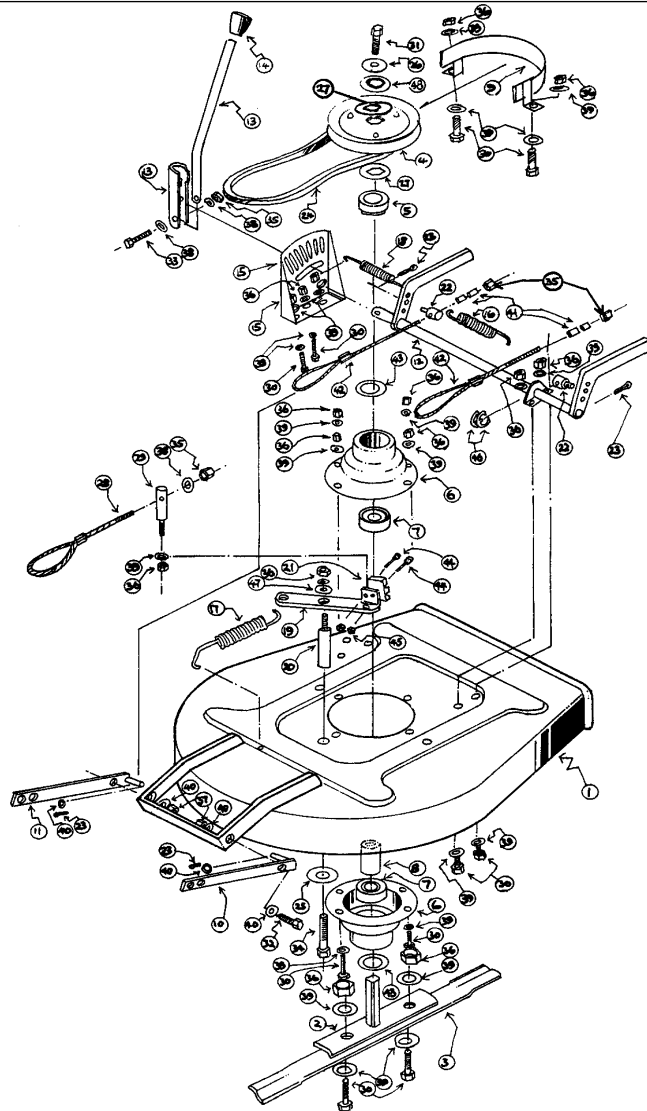

PARTS LIST FOR: MK 4 Tractors

S600, S800, T800, T1100, T1200 and T1600 Tractors (T1200 Illustrated)

Item	Part No	Description	Qty	Item	Part No	Description	Qty	Item	Part No	Description	Qty
75	1991	Nut, Locking 1/2" UNF	4	110	2354	Spacer, Transaxle ('S' Models)				1 7/16" OD x 1" ID x 4mm	As req
76	1992	Setscrew, 1/4" UNF x 3/8" LG	1			Not shown	4	141	2641	Spindle Spacer	
77	1046	Washer, 1/2" dia, Plain	1	111	2004	Foot Pedal Bar				1 7/16" OD x 1" ID x 2mm	As req
78	2831	Support Bracket (Transaxle)	2		2009	Foot Pedal Rubber	1	142	1334	Bolt, 5/16" UNF x 3/4" LG	2
79		Not Allocated	1	112	2505	Foot Pedal Arm	1	143	2784	Spacer, PTO Pulley	1
80	1331	Washer, 1/4" dia. Plain	1	113	2332	Hanger Bar, Cutter Deck		144		Bracket, Peerless Pt No. 786086	1
81	2812	Flexible Engine Mounts (T1200)	3	114	2893	Flap PTO Access	1	145		Bracket, Peerless Pt No. 792076	1
82	2715	Arm Jockey Pulley	1	115	2270	Link Plate, Gear Change	1				
83	2306	Bush, Jockey Pulley	2	116	2276	Steering Gear	1				
84	2694	Jockey Pulley	2	117	1699	Bearing, Steering Column Base	1				
85	2574	Spring, Compression	1	118	2277	Spacer, Steering Column	1				
86	1706	Belt Guide (Jockey Pulley)	2	119	2279	Steering Quadrant	1				
87	2333	Deck Stop (not illustrated)	1	120	2284	Bush, Steering Quadrant Pivot	1				
88	2825	Bracket, Exhaust (T1200)	1	121	2278	Bridge Support, Steering Quadrant	1				
89	2818	Bracket, Engine mount (T1200)	1	122	1267	Bolt, 3/8" UNF x 2 1/2" LG	2				
90	1997	Bolt, 3/8" UNF x 1 3/4" LG	3	123	1860	Bush, Flanged 1/2" ID x 5/8" OD x 1/2" LG	2				
91	1998	Nut, 2BA Plain	1	124	2588	Bush, Flanged 5/8" ID x 3/4" x 1" LG	1				
92	1609	Brake Safety Switch	1	125	2015	Setscrew, 3/8" UNF x 1" LG	3				
93	1999	Screw, 2BA x 1/2" LG	1	126	2016	Bolt, 3/8" UNF x 1 1/4" LG	1				
94	2000	Tension Spring	1	127	2786	Jockey Plate	1				
95	2592	Chain Link	1	128	2787	Spacer, Jockey Plate	2				
96	2589	'E' Clip, 5/8" dia Shaft	1	129	2820	Pulley, PTO Drive	1				
97	2648	Knob	2	130	2018	Transaxle Unit (6, 8 and 11HP)	1				
98	2275	Washer, Steering Column	1		2019	Transaxle Unit (T1200, T1600)	1				
99	2274	Steering Column	1	131	1006	Washer, Dome Spring	1				
100	2269	Gear Change Lever	1	132	1955	Bearing Housing	1				
101	2103	Spring Tension (Clutch/Brake)	1	133	1388	Bolt, 5/16" UNF x 2" LG	2				
102	1399	Pin, Tow Hitch	1	134	2587	Washer, 1/2" ID x 1" OD	1				
103	2643	Parking Brake Plunger	1	135	1180	Bearing, PTO Shaft	1				
104	2302	Pivot Boss, Engage Lever	1	136	2834	Plate, Bearing Retainer	1				
105	2003	Spring Compression (Park Brake)	1	137	2791	Spring Tension	1				
106	1613	Spring Compression (Engage Lever)	1	138	2649	Knob, Gear Lever	1				
107	2644	Cutter Engage/Disengage Lever	1	139	2788	Bush, PTO Jockey Pulley	1				
108	2590	Setscrew, 3/8" UNF x 1 1/4" LG	1	140	2640	Spindle Spacer					
109	2593	Spacer, 5/8" x 1/2" (Gear Stop)	1								

**PARTS ILLUSTRATION FOR:
30" Grass Cutter**