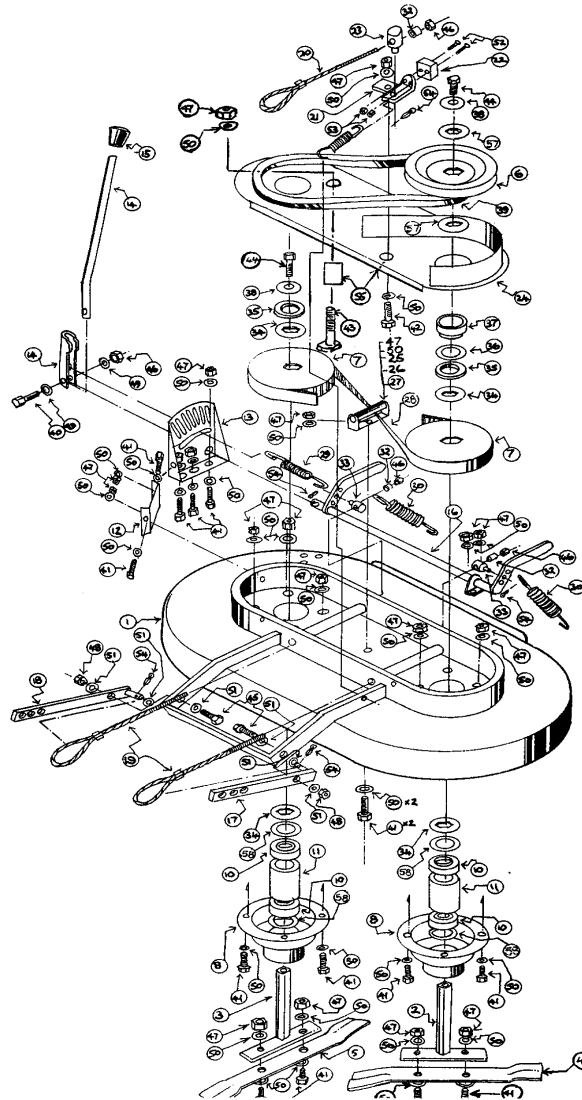

**PARTS ILLUSTRATION FOR:
Contra-Rotating Grass Cutters
32", 36" and 42"**

PARTS LIST FOR: Contra-Rotating Grass Cutters, 32", 36" and 42"

Item	Part No	Description	Qty
1	2464	32" Cutter Deck	1
	2435	36" Cutter Deck	1
	2477	42" Cutter Deck	1
2	2391	Blade Spindle LH (Long)	1
3	2452	Blade Spindle RH (Short)	1
4	2472	Cutter Blade LH (32")	1
	2450	Cutter Blade LH (36")	1
5	2486	Cutter Blade LH (42")	1
	2473	Cutter Blade RH (32")	1
	2451	Cutter Blade RH (36")	1
	2487	Cutter Blade RH (42")	1
6	2498	Cutter Drive Pulley	1
7	2652	Toothed Cutter Pulleys	2
8	1951	Bearing Housing Lower	2
9	1955	Bearing Housing Upper (Not shown)	2
10	1180	Ball Bearing	4
11	2454	Bearing Spacer	2
12	2474	Height Adjuster Bracket (32")	1
	2456	Height Adjuster Bracket (36")	1
13	2398	Height Adjustment Plate (32"/36")	1
	2485	Height Adjustment Plate (42")	1
14	2646	Height Adjustment Lever	1
15	2649	Knob	1
16	2385	Hanger Bar	1
17	2442	Bar Hitch LH	1
18	2440	Bar Hitch RH	1
19	2653	Lift Cable	2
20	2494	Brake Operating Rod (32")	1
	2495	Brake Operating Rod (36")	1
	2493	Brake Operating Rod (42")	1
21	2457	Brake Arm	1
22	1621	Brake Pad	1
23	2434	Brake Cable Pivot	1
24	2470	Belt Guard Cover (32")	1
	2446	Belt Guard Cover (36")	1

Item	Part No	Description	Qty
	2483	Belt Guard Cover (42")	1
25	1972	Bolt, 5/16" UNF x 3 1/4" LG	1
26	2443	Belt Separator Bracket Upper	1
27	2445	Belt Separator Roller Bearings	4
28	2655	Toothed Belt (1200, 8m20)	1
	2659	Toothed Belt (1280, 8.20)	1
	2660	Toothed Belt (1440, 8m20)	1
29	2595	Tension Spring (Height Adjuster Lever)	1
30	1946	Tension Spring, Hanger Bar (32")	2
	1076	Tension Spring, Hanger Bar (36"/42")	2
31	2594	Tension Spring, Cutter Brake	1
32	1733	Spacer	3
33	1756	Pivot Lift Cables	2
34	2455	Hexagonal Dimpled Washer	6
35	1632	Washer, Plain 25mm ID x	
		42mm OD (thick)	2
36	1631	Washer, Plain 25mm ID x	
		42mm OD (thin)	5
37	2412	Pulley Spacer, (32" and 42")	1
38	1006	Washer, Dome Spring	2
39	2225	Belt, Cutter Drive (SP1320) 32"/36"	1
		Belt, Cutter Drive (42-769) 42" (T1600)	1
40	2022	Bolt, 1/4" UNF x 1 1/4" LG Hex HD	1
41	1982	Setscrew, 5/16" UNF x 3/4" LG Hex HD	19
42	1933	Bolt, 5/16" UNF x 3 1/2" LG Hex HD	1
43	1272	Bolt, 5/16" UNF x 2 3/4" LG Hex HD	1
44	1051	Bolt, 3/8" UNF x 1" LG Hex HD	2
45	1054	Bolt, 3/8" UNF x 1 1/2" LG Hex HD	2
46	1270	Nut, 1/4" UNF Self Locking	4
47	1273	Nut, 5/16" UNF Self Locking	23
48	1324	Nut, 3/8" UNF Self Locking	2
49	1331	Washer, Plain 1/4" Dia.	2
50	1105	Washer, Plain 5/16" Dia.	36
51	1323	Washer, Plain 3/8" Dia.	6
52	1735	Machine Screw, 2BA x 3/4" LG Pan HD	2

Item	Part No	Description	Qty
53	1053	Nut, 2BA Self Locking	2
54	1233	Split Pin, 1/8" x 3/4" LG	5
55	2460	Spacer, 2 1/8" LG x 5/8"	2
56	2573	Compression Spring Cutter	
		Brake Rod (not shown)	1
57	2621	Hexagonal Dimpled Washers	2
58	2640	Spindle Spacer	4