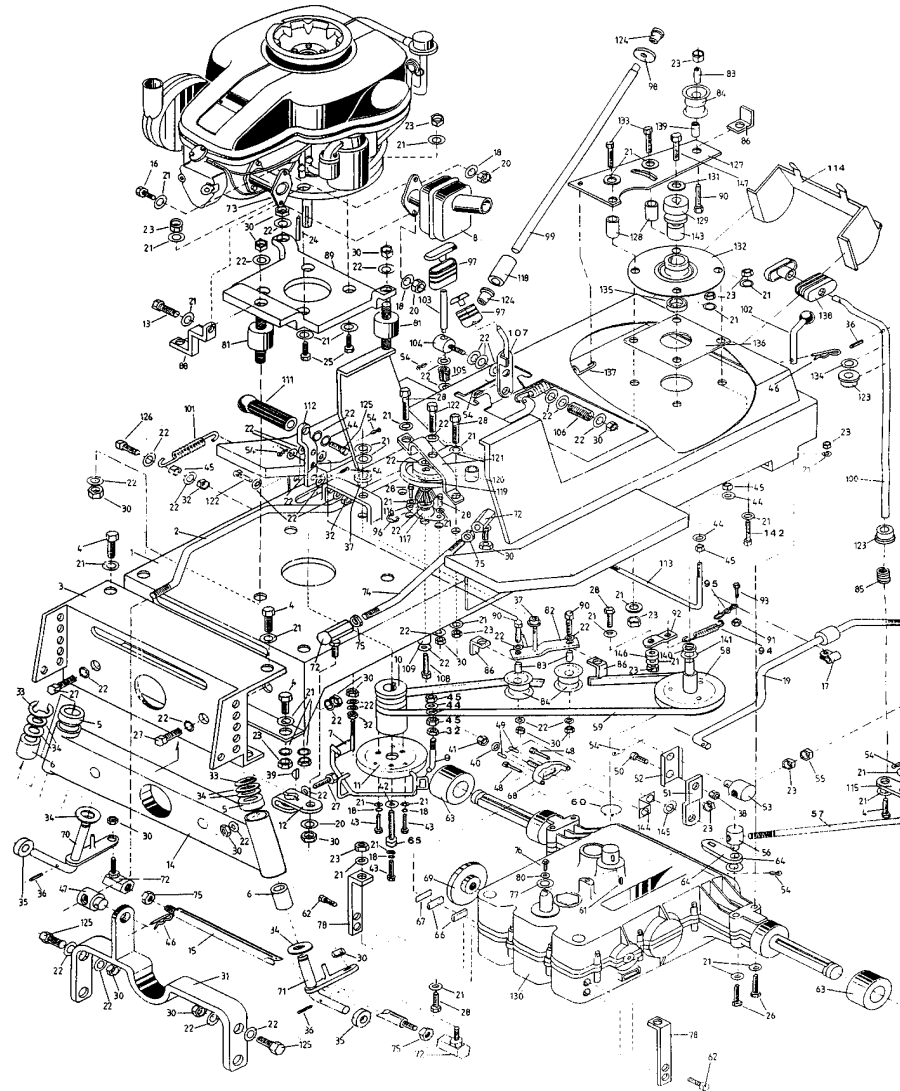

**PARTS ILLUSTRATION FOR:
MK4 Tractors S600, S800, T800, T1100,
T1200 Diesel and T1600 Tractors
(T1200 Illustrated)**

PARTS LIST FOR: MK 4 Tractors

S600, S800, T800, T1100, T1200 Diesel and T1600 Tractors (T1200 Illustrated)

Item	Part No	Description	Qty
1	2238	Chassis (all models)	1
2	2355	Cutter Engage Rod ("S" Series)	1
	1671	Cutter Engage Rod (T800, T1100)	1
	1672	Cutter Engage Rod (T1600)	1
	2802	Cutter Engage Rod (T1200)	1
3	2249	Chassis Front Bracket	1
4	1982	Setscrew, 5/16" UNF x 3/4" LG	5
5	2293	Stub Axle Spacer	3
6	3355	Nylon Bush (6, 8 and 11 HP only)	4
	3354	Bush, Oilite (T1200, T1600)	
		001"- I/D 3/4"	4
7	2313	Belt Guide (30" cutter units)	1
	2311	Belt Guide (36" cutter units)	1
	2312	Belt Guide (32" and 36" Contra Cutter Units)	1
	2314	Belt Guide (T1600/42")	1
	2804	Belt Guide (T1200/42")	1
8		Muffler (Refer to Engine Manufacturers Parts List)	1
9	2319	Pin, Belt guide retaining	1
10	2307	Engine Pulley Block (6HP only)	1
	2308	Engine Pulley Block	1
11	1745	Engine Cutter Drive Pulley ('S' Models)	1
	1558	Engine Cutter Drive Pulley ('T' Models)	1
12	2286	Steering Arm	1
13	1321	Bolt, 5/16" UNF x 1 1/2" LG (T1200 only)	1
14	2296	Axle Beam	1
15	2691	Track Rod	1
16	2688	Setscrew 5/16" UNC x 1 1/4" LG (T1200 only)	1
17	1977	Clip, Brake safety switch	1
18	2048	Washer, 5/16" shakeproof	3

Item	Part No	Description	Qty
19	1710	Brake Rod	1
20	2040	Nut, 5/16" Plain	2
21	1105	Washer, 5/16" Plain	28
22	1323	Washer, 3/8" Plain	36
23	1273	Nut, 5/16" UNF Nyloc	20
24	1181	Woodruff Key, No 6 (6HP only)	1
	1602	Drive Key, 1/4" square	1
25	1318	Bolt, 5/16" UNF x 2" LG (6HP only)	3
	2688	Bolt, 5/16" UNF x 1 1/4" LG (6HP only)	1
	1321	Bolt, 5/16" UNF x 1 1/2" LG (8, 11 HP Diesel)	4
	1336	Bolt, 5/16" UNF x 2 1/4" LG (16HP only)	4
26	1978	Bolt, 5/16" UNF x 2 1/2" LG ('T' series)	4
	1933	Bolt, 5/16" UNF x 3 1/2" LG ('S' series)	4
27	1200	Bolt, 3/8" UNF x 2 1/2" LG	3
28	1327	Bolt, 5/16" UNF x 1" LG	5
29	1666	Washer, Plain 3/8" ID x 1 3/4" OD (Deck stop - Not shown)	2
30	1324	Nut, 3/8" UNF Nyloc	15
31	2329	Hitching bracket	1
32	1979	Half nut, 3/8" UNF Nyloc	5
33	1663	'E' Clip 3/4" dia	2
34	1099	Washer, 3/4" ID x 1 1/4" OD	4
35	1980	Spacer, 3/4" ID x 1 1/4" OD x 3/8" LG	2
36	1553	Roll Pin, 1/8" dia x 1 1/2" LG	3
37	2833	Bush, flanged 1/2" OD x 5/15" ID x 1/2" LG	2
38	1270	Nut, 1/4" UNF Nyloc	1
39	1098	Key, Woodruff No 13	1
40	1981	Washer, 5/16" ID x 1" OD	1
41	1969	Nut, thin 5/16" UNF Nyloc	1
42	1737	Washer, 7/16" dia plain	1
43	2031	Setscrew, 5/16" UNF x 1" LG	3
44	1633	Washer, 3/8" dia shakeproof	7
45	1422	Nut, 3/18" UNF Plain	7

Item	Part No	Description	Qty
46	1225	'R' Clip	2
47	1695	Swivel Engage Rod	1
48	1983	Setscrew, 1/4" UNC x 1 1/4" LG	2
49	1984	Dowel Pins 1/4" dia x 3/4" LG	2
50	1156	Bolt, 1/4" UNF x 3/4" LG	1
51	1985	Brake Arm	1
52	1986	Brake Arm Extension ('T' models)	1
	2356	Brake Arm Extension ('S' models)	1
53	1693	Brake Rod Swivel	1
54	1233	Split Pin, 1/8" dia x 3/4" LG	8
55	1964	Nut, 5/16" UNF Binx	2
56	1694	Swivel, Gear Change Rod	1
57	2271	Rod, Gear Change ('T' models)	1
	2272	Rod, Gear Change ('S' models)	1
58	2821	Transaxle Pulley/PTO ('S' models)	1
	2819	Transaxle Pulleys/PTO ('T' models)	1
	3356	Transaxle Pulleys/PTO (T1600 only)	1
59	1688	Belt Transmission	1
60	1996	Circlip, External 5/8" dia	1
61	1104	Key, Woodruff No 9	1
62	1987	Setscrew, 5/16" UNC x 7/8" LG	2
63	1715	Spacer, 3/4" ID x 1 1/4" OD x 1 5/8" LG	2
64	2273	Gear Change Arm (Transaxle)	1
65	2586	Bolt, 7/16" UNF x 3" LG	1
	2690	Bolt, 3/8" UNF x 3 1/4" LG (6HP only)	1
66	1988	Brake Pad (Transaxle)	1
67	1989	Brake Pad Plate (Transaxle)	1
68	1990	Brake Pad Holder (Transaxle)	1
69	1995	Disc Brake (Transaxle)	1
70	2291	Stub Axle RH	1
71	2287	Stub Axle LH	1
72	1551	Rod End and Ball Joint	4
73	2824	Exhaust Stub (T1200 only)	1
74	2285	Steering Rod (T1200 only)	1
	2807	Steering Rod (Kinked)	1