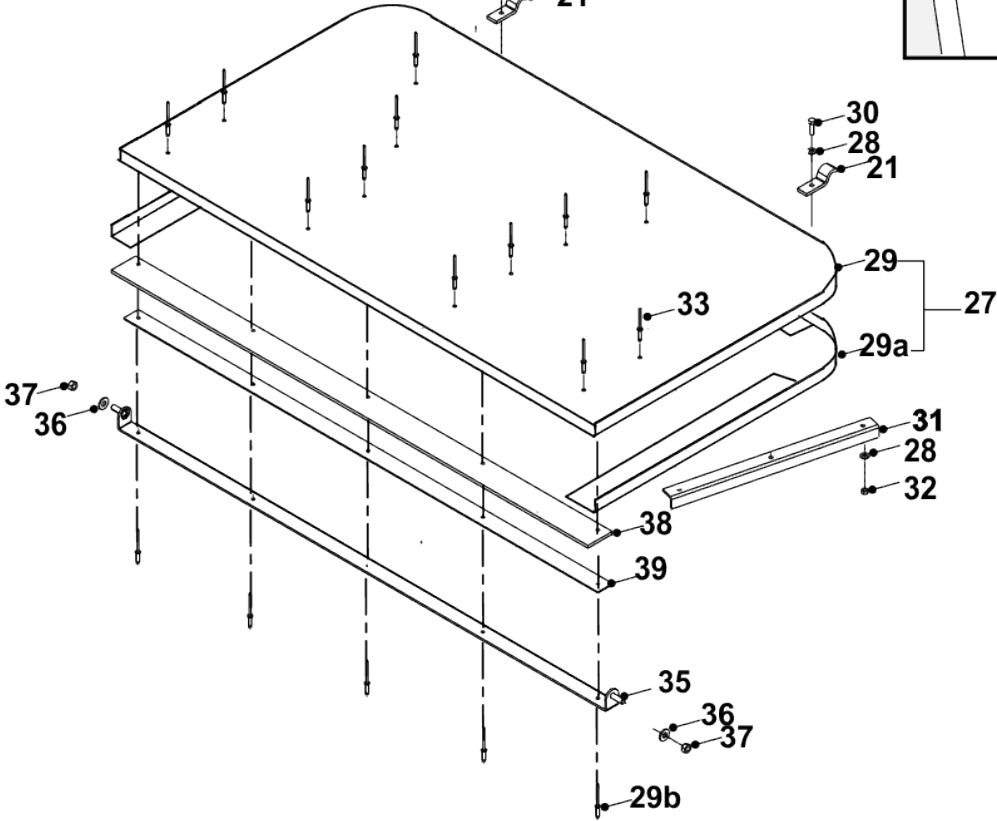

**A,D & K SERIES
POWERED GRASS COLLECTOR NET**

Electric 2003 - 2004

**DRWG No: T1320005
ISSUE No: 5**

1	174004600	BAG FRAME TOP 1998/1999
2	178966600	LOWER FRAME TUBE 2000
3	301133600	307193400 NEW PART NO: 307242400 L/H GOALPOST
4	301133700	NEW PART NO: 307193500 R/H GOALPOST
5	327011700	148015500 NEW PART NO: 148015501 PLASTIC PGC LID
6	327178100	SWEEPER BAG EAR ASSY R/H
7	327178000	SWEEPER BAG EAR ASSY L/H
8	30149600	PGC BAG FRAME CLAMPING PLATE
9	183003300	NEW PART NO: 183024500 PLASTIC LID FIXING
10	08819700	WASHER 5/16 T4 ZINC PLATED H/DUTY
11	04827500	NYLOC NUT - 5/16 UNF
12	01820600	BOLT - 5/16UNF X 1.1/4 HT Z/P
13	028000100	ALLEN SCREW - M6X30MM BZP
14	04920500	NUT M6 NYLOC
15	08827800	NEW PART NO: 08874300 WASHER
16	01820500	BOLT - 1/4UNF X 1.1/2 HT Z/P
17	04819400	NEW PART NO: 04891400 NYLOC NUT
18	27707701	NEW PART NO: 541124500 SWEEPER LOCKING HANDLE
19	30149800	L/H PGC LEVER LOCK
20	08850500	NYLON WASHER 1/2"
21	301008400	BAG FLOOR CLAMP
22	01844700	BOLT - 1/4X1IN
23	27707801	NEW PART NO: 541124500 SWEEPER LOCKING HANDLE
24	30150300	R/H PGC LEVER LOCK
25	14871500	SWEEPER WINDOW
26	388000200	NEW PART NO: 388000202 PGC COLLECTOR NET
27	301045200	NEW PART NO: 302015500 GALVANISED FLOOR & TRIM
28	08827800	NEW PART NO: 08874300 WASHER
29B	12949401	NEW PART NO: 12949400 RIVET POP
29A	307025100	NEW PART NO: 302015500 GALVANISED FLOOR & TRIM
29	307025400	GALVANISED FLOOR A/D SERIES
30	018000300	BOLT - M6 X 20MM
31	301046500	NEW PART NO: 327011101 FLOOR SUPPORT
32	04920500	NUT M6 NYLOC
33	12847900	NEW PART NO: 12860100 RIVET ALLOY POP
35	327011100	NEW PART NO: 327011101 FLOOR SUPPORT
36	08819700	WASHER 5/16 T4 ZINC PLATED H/DUTY
36A	18302700	31302700 NEW PART NO: 183016900 TRACK ROD END SPACER