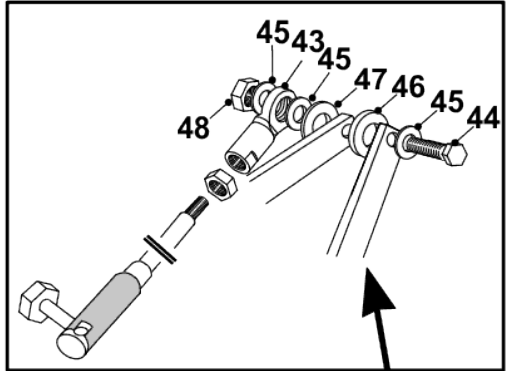

**A,D & K SERIES
POWERED GRASS COLLECTOR NET**

Electric 2003 - 2004

**DRWG No: T1320005
ISSUE No: 5**

1	174004600	BAG FRAME TOP 1998/1999
2	178966600	LOWER FRAME TUBE 2000
3	301133600	307193400 NEW PART NO: 307242400 L/H GOALPOST
4	301133700	NEW PART NO: 307193500 R/H GOALPOST
5	327011700	148015500 NEW PART NO: 148015501 PLASTIC PGC LID
6	327178100	SWEEPER BAG EAR ASSY R/H
7	327178000	SWEEPER BAG EAR ASSY L/H
8	30149600	PGC BAG FRAME CLAMPING PLATE
9	183003300	NEW PART NO: 183024500 PLASTIC LID FIXING
10	08819700	WASHER 5/16 T4 ZINC PLATED H/DUTY
11	04827500	NYLOC NUT - 5/16 UNF
12	01820600	BOLT - 5/16UNF X 1.1/4 HT Z/P
13	028000100	ALLEN SCREW - M6X30MM BZP
14	04920500	NUT M6 NYLOC
15	08827800	NEW PART NO: 08874300 WASHER
16	01820500	BOLT - 1/4UNF X 1.1/2 HT Z/P
17	04819400	NEW PART NO: 04891400 NYLOC NUT
18	27707701	NEW PART NO: 541124500 SWEEPER LOCKING HANDLE
19	30149800	L/H PGC LEVER LOCK
20	08850500	NYLON WASHER 1/2"
21	301008400	BAG FLOOR CLAMP
22	01844700	BOLT - 1/4X1IN
23	27707801	NEW PART NO: 541124500 SWEEPER LOCKING HANDLE
24	30150300	R/H PGC LEVER LOCK
25	14871500	SWEEPER WINDOW
26	388000200	NEW PART NO: 388000202 PGC COLLECTOR NET
27	301045200	NEW PART NO: 302015500 GALVANISED FLOOR & TRIM
28	08827800	NEW PART NO: 08874300 WASHER
29B	12949401	NEW PART NO: 12949400 RIVET POP
29A	307025100	NEW PART NO: 302015500 GALVANISED FLOOR & TRIM
29	307025400	GALVANISED FLOOR A/D SERIES
30	018000300	BOLT - M6 X 20MM
31	301046500	NEW PART NO: 327011101 FLOOR SUPPORT
32	04920500	NUT M6 NYLOC
33	12847900	NEW PART NO: 12860100 RIVET ALLOY POP
35	327011100	NEW PART NO: 327011101 FLOOR SUPPORT
36	08819700	WASHER 5/16 T4 ZINC PLATED H/DUTY
36A	18302700	31302700 NEW PART NO: 183016900 TRACK ROD END SPACER