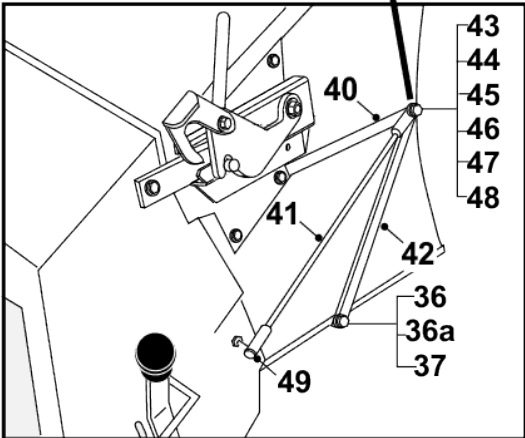

**A,D & K SERIES
POWERED GRASS COLLECTOR NET**

Electric 2003 - 2004

**DRWG No: T1320005
ISSUE No: 5**

1	174004600	BAG FRAME TOP 1998/1999
2	178966600	LOWER FRAME TUBE 2000
3	301133600	307193400 NEW PART NO: 307242400 L/H GOALPOST
4	301133700	NEW PART NO: 307193500 R/H GOALPOST
5	327011700	148015500 NEW PART NO: 148015501 PLASTIC PGC LID
6	327178100	SWEEPER BAG EAR ASSY R/H
7	327178000	SWEEPER BAG EAR ASSY L/H
8	30149600	PGC BAG FRAME CLAMPING PLATE
9	183003300	NEW PART NO: 183024500 PLASTIC LID FIXING
10	08819700	WASHER 5/16 T4 ZINC PLATED H/DUTY
11	04827500	NYLOC NUT - 5/16 UNF
12	01820600	BOLT - 5/16UNF X 1.1/4 HT Z/P
13	028000100	ALLEN SCREW - M6X30MM BZP
14	04920500	NUT M6 NYLOC
15	08827800	NEW PART NO: 08874300 WASHER
16	01820500	BOLT - 1/4UNF X 1.1/2 HT Z/P
17	04819400	NEW PART NO: 04891400 NYLOC NUT
18	27707701	NEW PART NO: 541124500 SWEEPER LOCKING HANDLE
19	30149800	L/H PGC LEVER LOCK
20	08850500	NYLON WASHER 1/2"
21	301008400	BAG FLOOR CLAMP
22	01844700	BOLT - 1/4X1IN
23	27707801	NEW PART NO: 541124500 SWEEPER LOCKING HANDLE
24	30150300	R/H PGC LEVER LOCK
25	14871500	SWEEPER WINDOW
26	388000200	NEW PART NO: 388000202 PGC COLLECTOR NET
27	301045200	NEW PART NO: 302015500 GALVANISED FLOOR & TRIM
28	08827800	NEW PART NO: 08874300 WASHER
29B	12949401	NEW PART NO: 12949400 RIVET POP
29A	307025100	NEW PART NO: 302015500 GALVANISED FLOOR & TRIM
29	307025400	GALVANISED FLOOR A/D SERIES
30	018000300	BOLT - M6 X 20MM
31	301046500	NEW PART NO: 327011101 FLOOR SUPPORT
32	04920500	NUT M6 NYLOC
33	12847900	NEW PART NO: 12860100 RIVET ALLOY POP
35	327011100	NEW PART NO: 327011101 FLOOR SUPPORT
36	08819700	WASHER 5/16 T4 ZINC PLATED H/DUTY
36A	18302700	31302700 NEW PART NO: 183016900 TRACK ROD END SPACER