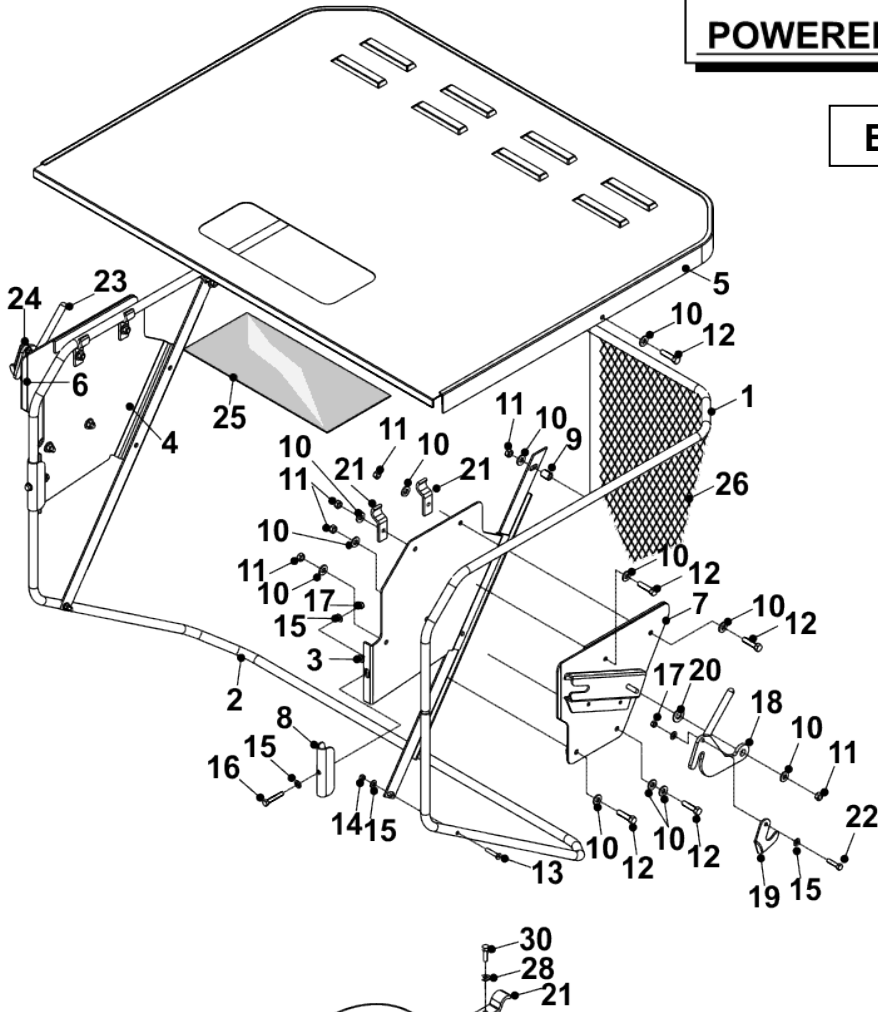

**A,D & K SERIES
POWERED GRASS COLLECTOR NET**

Electric 2003 - 2004

**DRWG No: T1320005
ISSUE No: 5**

1	174004600	BAG FRAME TOP 1998/1999
2	178966600	LOWER FRAME TUBE 2000
3	301133600	307193400 NEW PART NO: 307242400 L/H GOALPOST
4	301133700	NEW PART NO: 307193500 R/H GOALPOST
5	327011700	148015500 NEW PART NO: 148015501 PLASTIC PGC LID
6	327178100	SWEEPER BAG EAR ASSY R/H
7	327178000	SWEEPER BAG EAR ASSY L/H
8	30149600	PGC BAG FRAME CLAMPING PLATE
9	183003300	NEW PART NO: 183024500 PLASTIC LID FIXING
10	08819700	WASHER 5/16 T4 ZINC PLATED H/DUTY
11	04827500	NYLOC NUT - 5/16 UNF
12	01820600	BOLT - 5/16UNF X 1.1/4 HT Z/P
13	028000100	ALLEN SCREW - M6X30MM BZP
14	04920500	NUT M6 NYLOC
15	08827800	NEW PART NO: 08874300 WASHER
16	01820500	BOLT - 1/4UNF X 1.1/2 HT Z/P
17	04819400	NEW PART NO: 04891400 NYLOC NUT
18	27707701	NEW PART NO: 541124500 SWEEPER LOCKING HANDLE
19	30149800	L/H PGC LEVER LOCK
20	08850500	NYLON WASHER 1/2"
21	301008400	BAG FLOOR CLAMP
22	01844700	BOLT - 1/4X1IN
23	27707801	NEW PART NO: 541124500 SWEEPER LOCKING HANDLE
24	30150300	R/H PGC LEVER LOCK
25	14871500	SWEEPER WINDOW
26	388000200	NEW PART NO: 388000202 PGC COLLECTOR NET
27	301045200	NEW PART NO: 302015500 GALVANISED FLOOR & TRIM
28	08827800	NEW PART NO: 08874300 WASHER
29B	12949401	NEW PART NO: 12949400 RIVET POP
29A	307025100	NEW PART NO: 302015500 GALVANISED FLOOR & TRIM
29	307025400	GALVANISED FLOOR A/D SERIES
30	018000300	BOLT - M6 X 20MM
31	301046500	NEW PART NO: 327011101 FLOOR SUPPORT
32	04920500	NUT M6 NYLOC
33	12847900	NEW PART NO: 12860100 RIVET ALLOY POP
35	327011100	NEW PART NO: 327011101 FLOOR SUPPORT
36	08819700	WASHER 5/16 T4 ZINC PLATED H/DUTY
36A	18302700	31302700 NEW PART NO: 183016900 TRACK ROD END SPACER